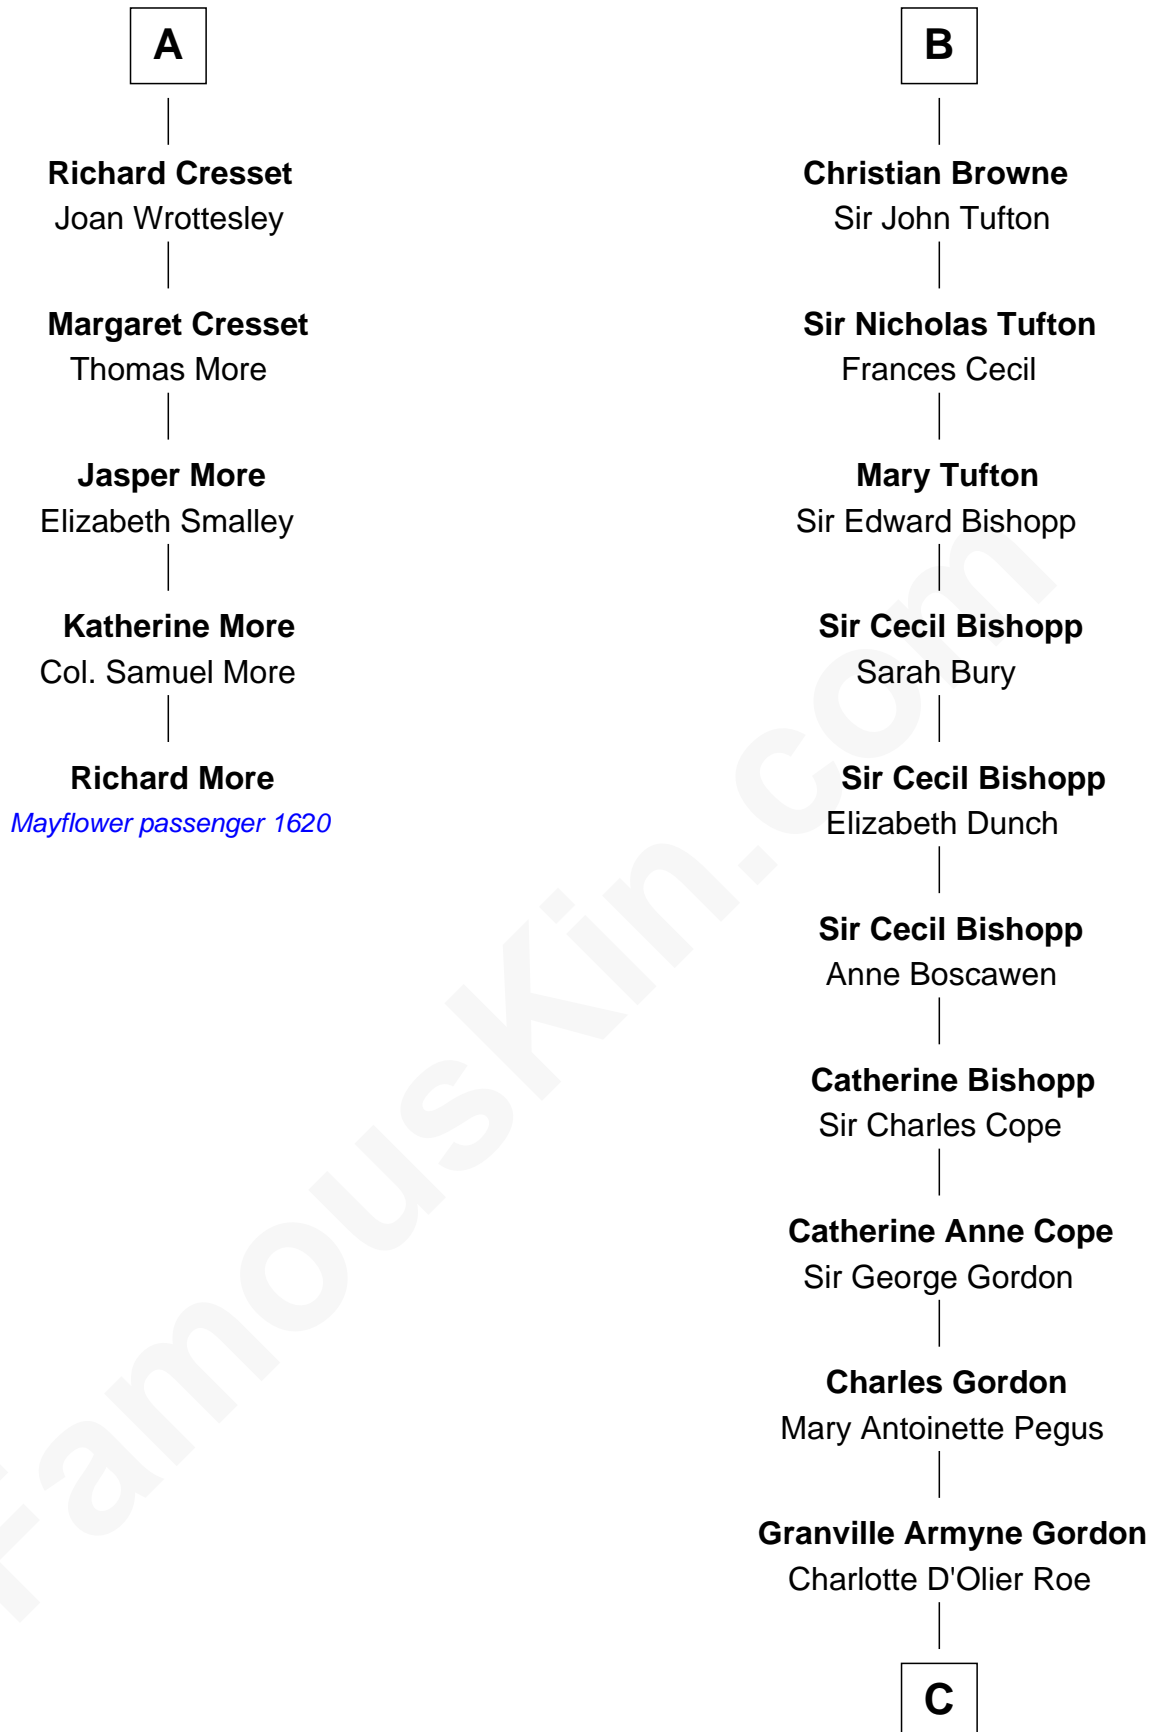

MAYFLOWER

FamousKin.com Relationship Chart of **Richard More**

(c1614 - c1696) *Mayflower passenger 1620*

11th cousin 10 times removed of

Cara Delevingne

Fashion Model and Movie Actress

C

Armyne Evelyne Gordon

Sir Lionel Lawson Faudel-Phillips

Anne Margaret Faudel-Phillips

John Vincent Sheffield

Jane Armyne Sheffield

Sir Jocelyn Edward Greville Stevens

Pandora Anne Stevens

Charles Hamar Delevingne

Cara Delevingne