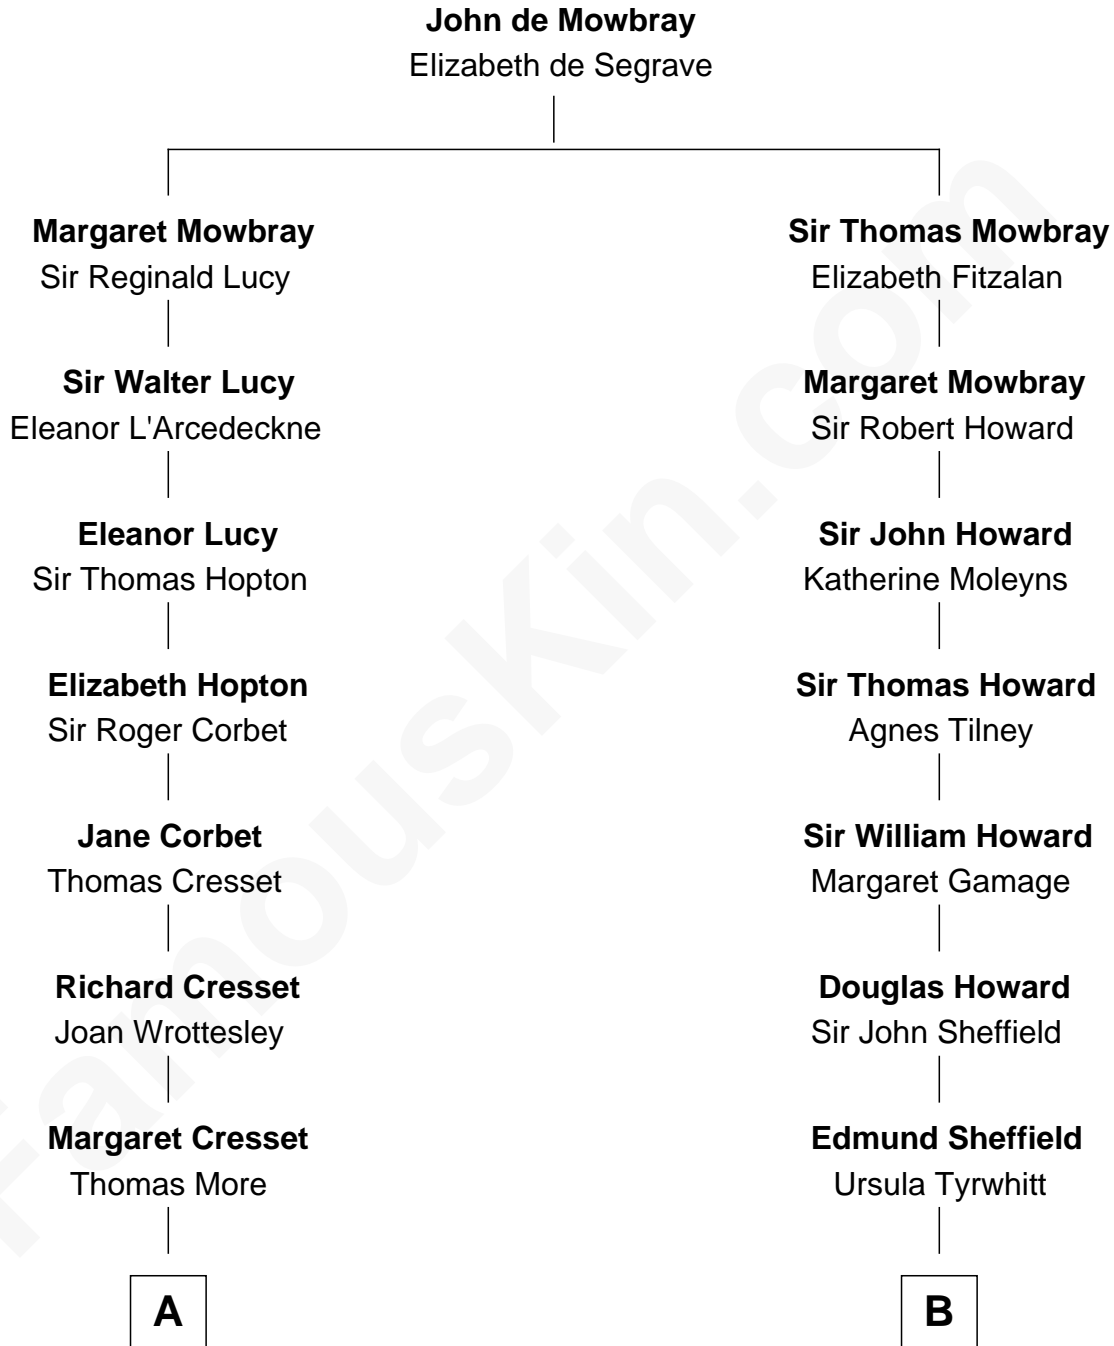

**MAYFLOWER**

# FamousKin.com Relationship Chart of **Richard More**

(c1614 - c1696) Mayflower passenger 1620

9th cousin 9 times removed of

**Cara Delevingne**

*Fashion Model and Movie Actress*

**Pandora Anne Stevens**  
Charles Hamar Delevingne

**Cara Delevingne**  
*Model and Actress*

FamousKin.com