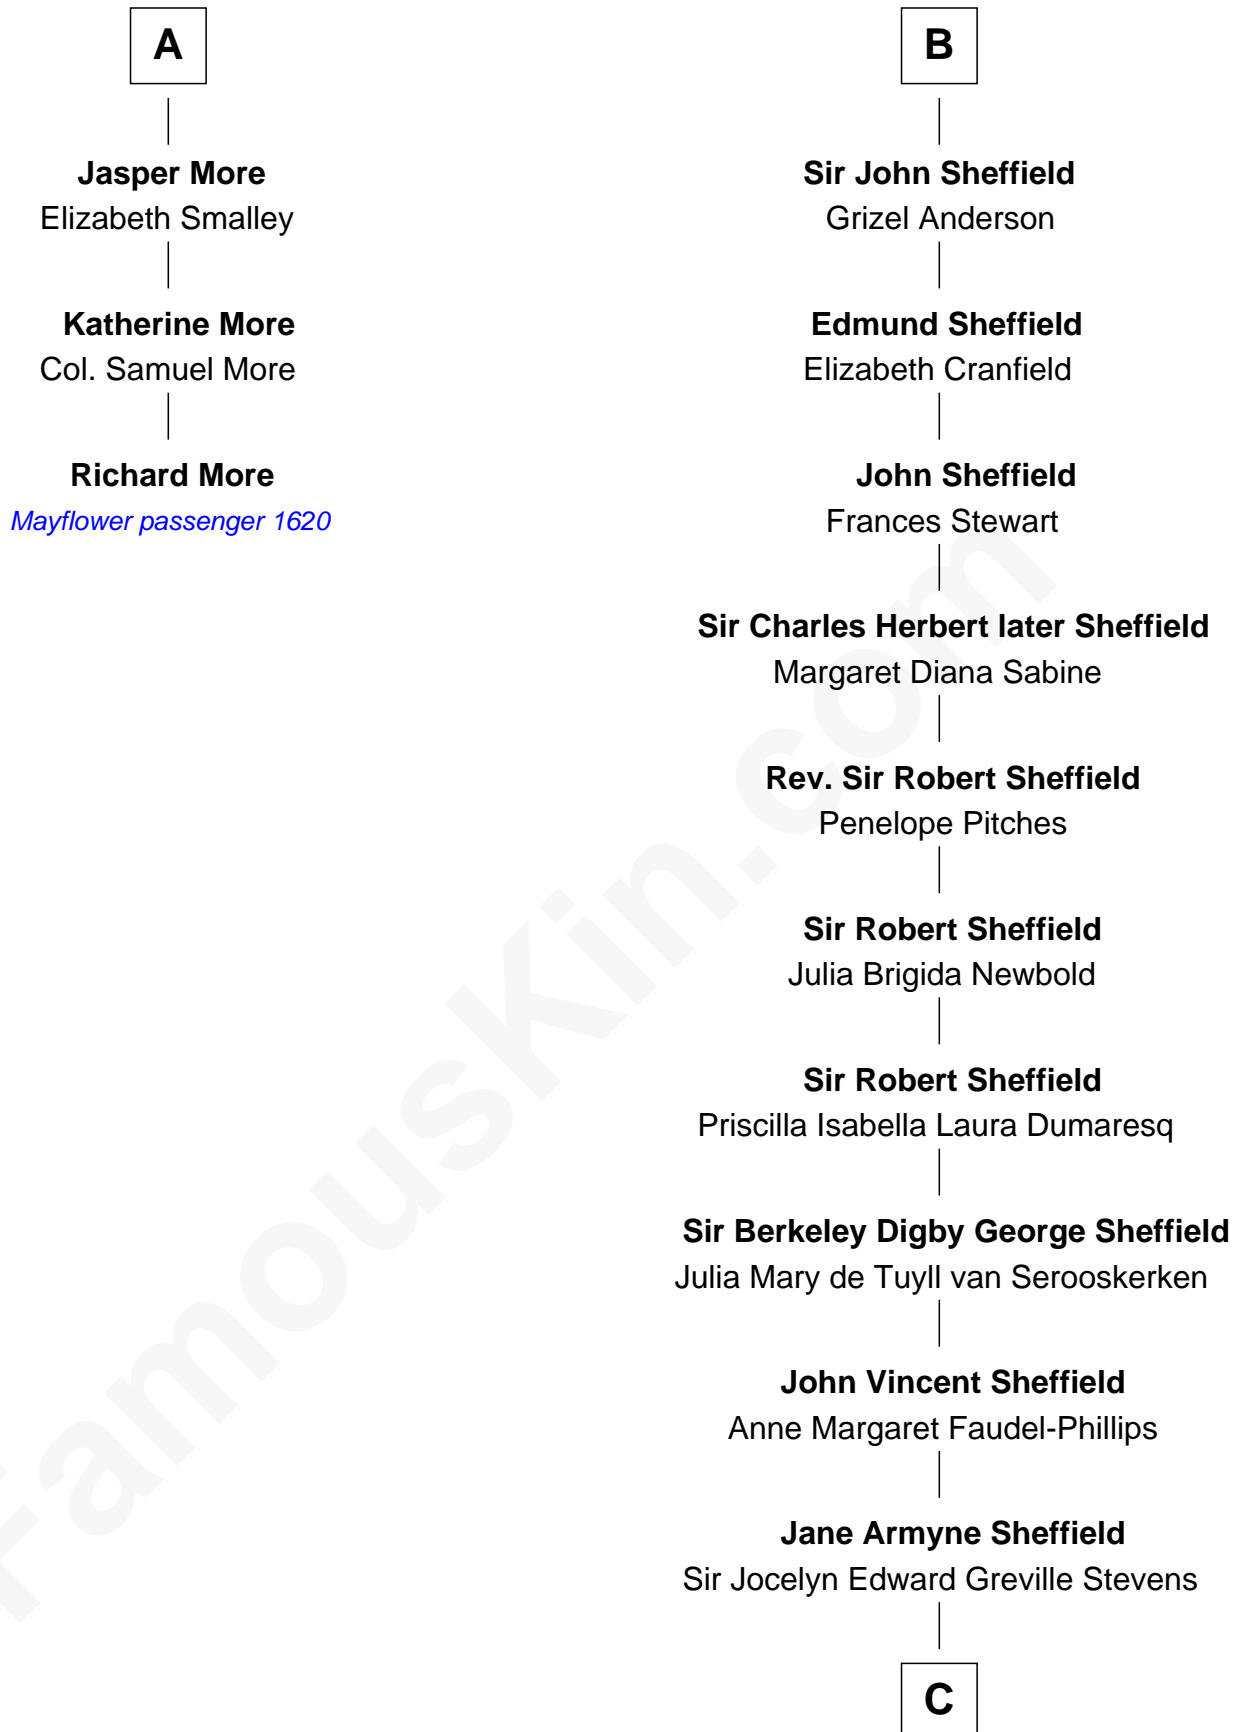

**MAYFLOWER**

# FamousKin.com Relationship Chart of **Richard More**

(c1614 - c1696) Mayflower passenger 1620

9th cousin 9 times removed of

**Cara Delevingne**

*Fashion Model and Movie Actress*

**Pandora Anne Stevens**  
Charles Hamar Delevingne

**Cara Delevingne**  
*Model and Actress*

FamousKin.com