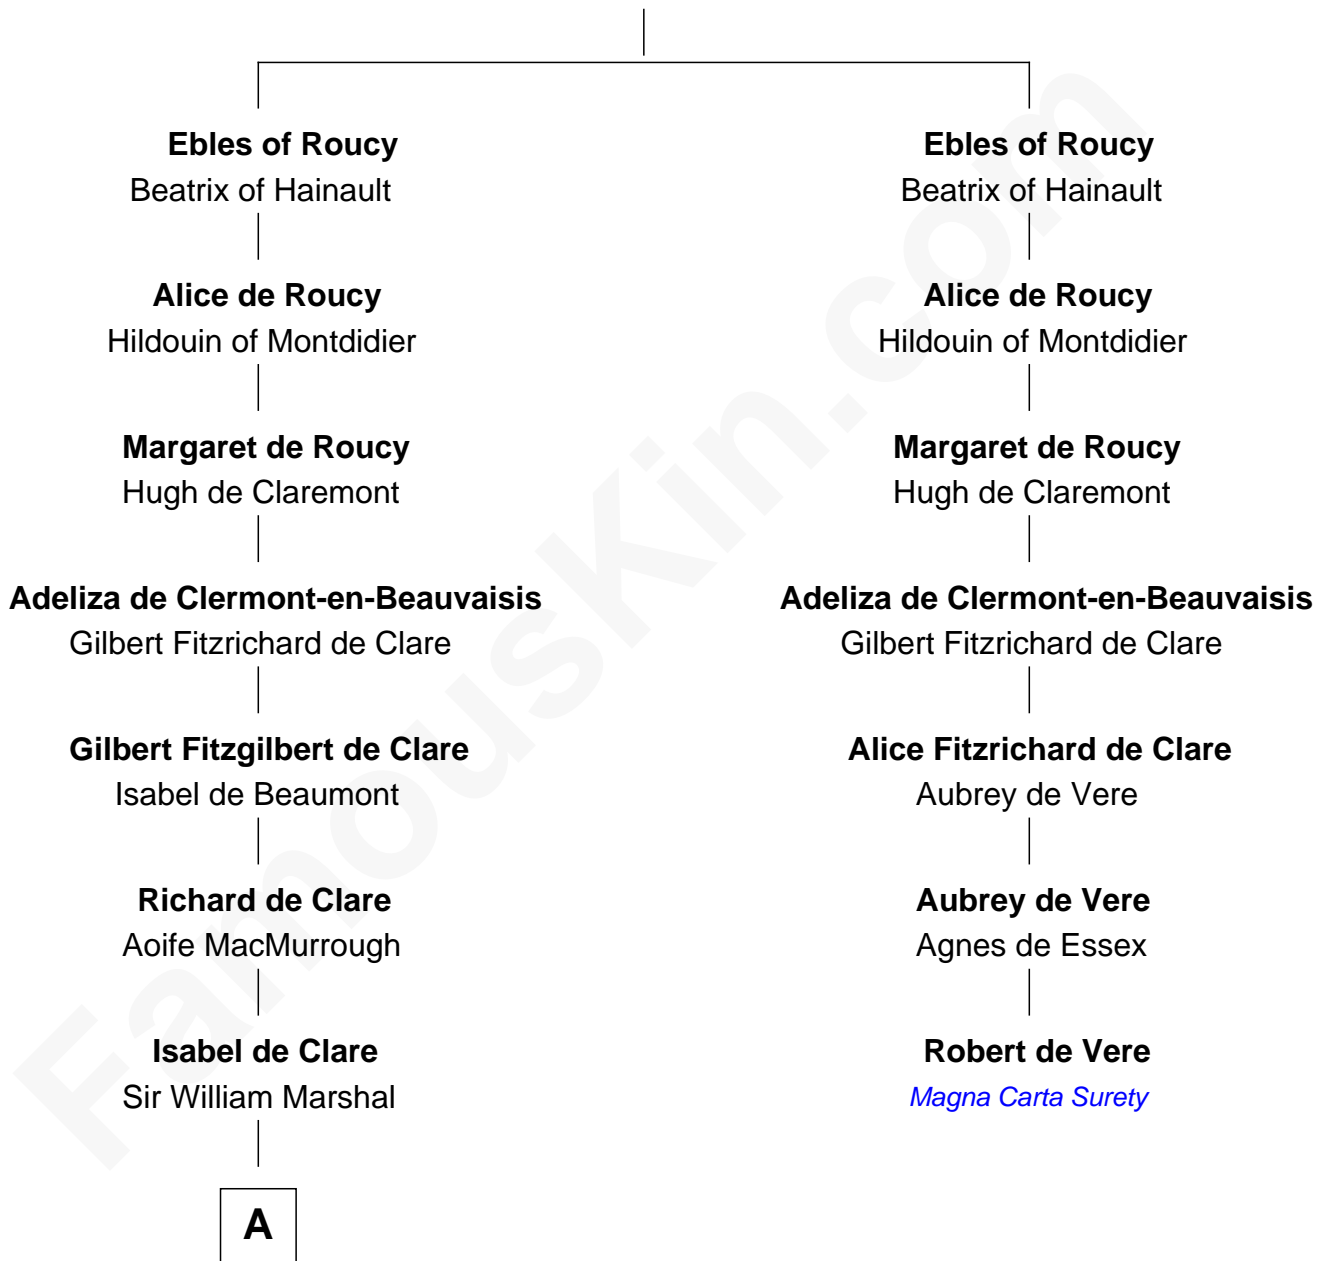

MAYFLOWER

FamousKin.com Relationship Chart of

Richard More

(c1614 - c1696) *Mayflower passenger 1620*

6th cousin 14 times removed of

Robert de Vere

Magna Carta Surety

Giselbert de Roucy

A

Eva Marshal

William de Braiose

Eve de Braiose

Sir William de Cantilupe

Milicent de Cantilupe

Eudo la Zouche

Eve la Zouche

Thomas More

—
Jasper More

Elizabeth Smalley

—
Katherine More

Col. Samuel More

—
Richard More

Mayflower passenger 1620

FamousKin.com