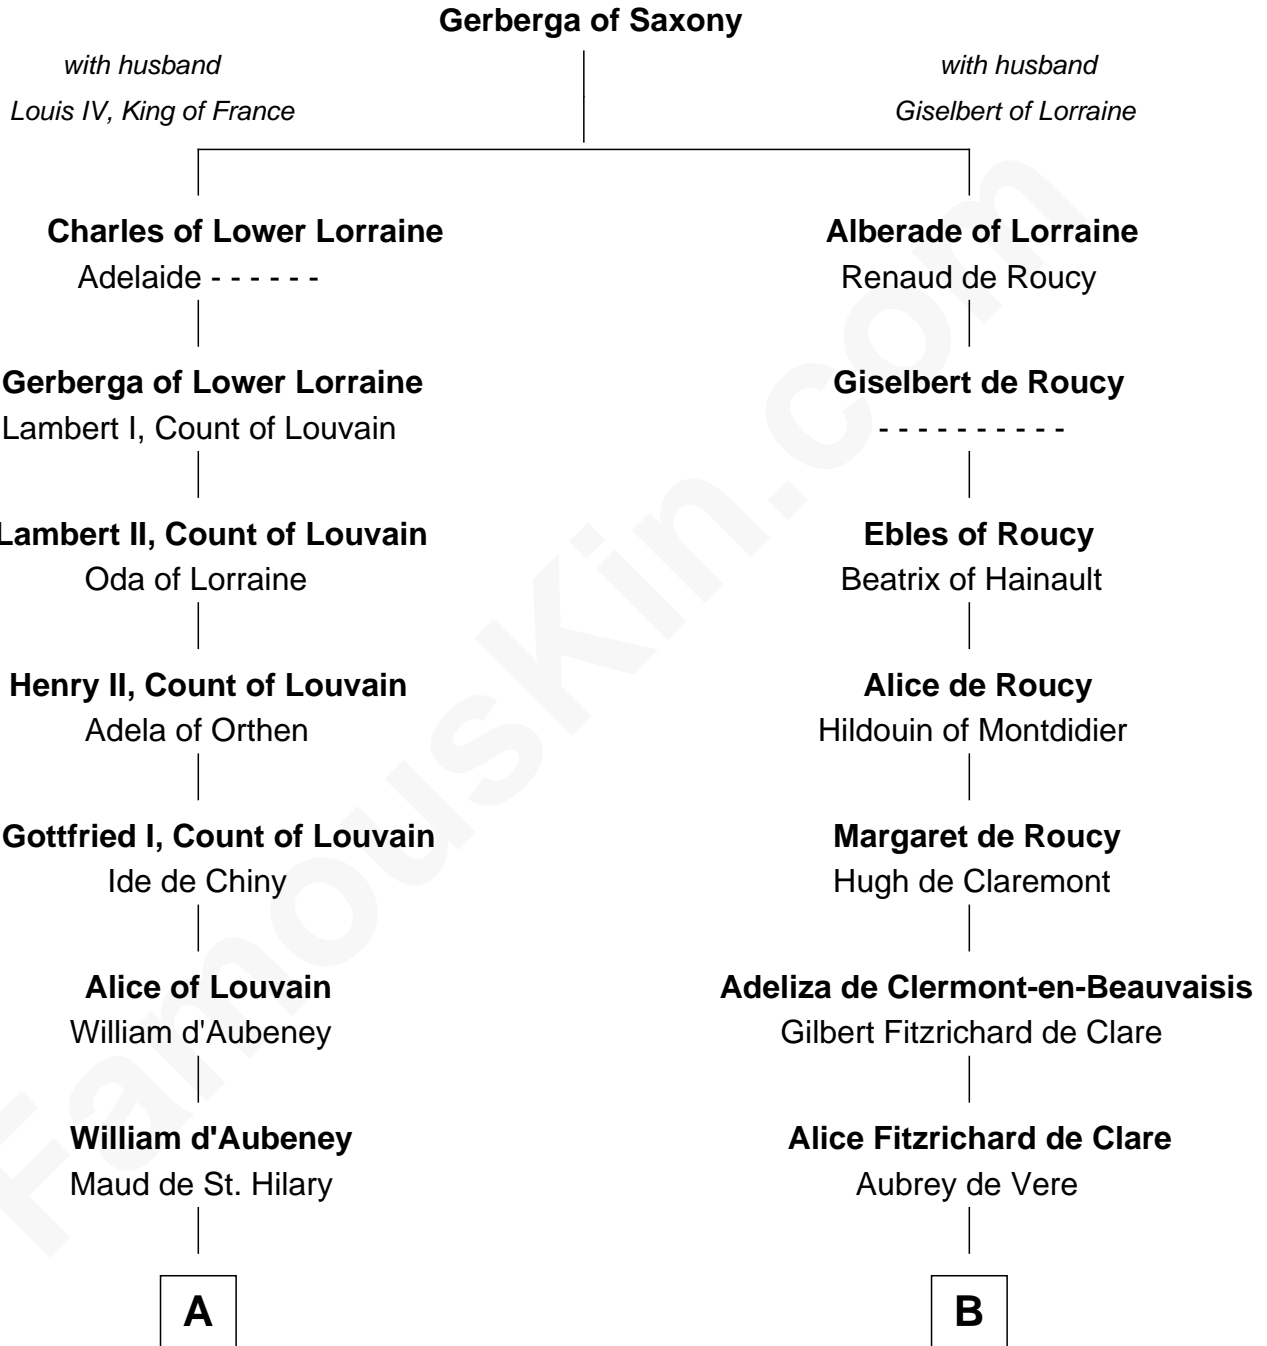

MAYFLOWER

FamousKin.com Relationship Chart of **Richard More**

(c1614 - c1696) Mayflower passenger 1620

8th cousin 12 times removed of

Robert de Vere

Magna Carta Surety

C

—
Margaret Cresset

Thomas More

—
Jasper More

Elizabeth Smalley

—
Katherine More

Col. Samuel More

—
Richard More

Mayflower passenger 1620