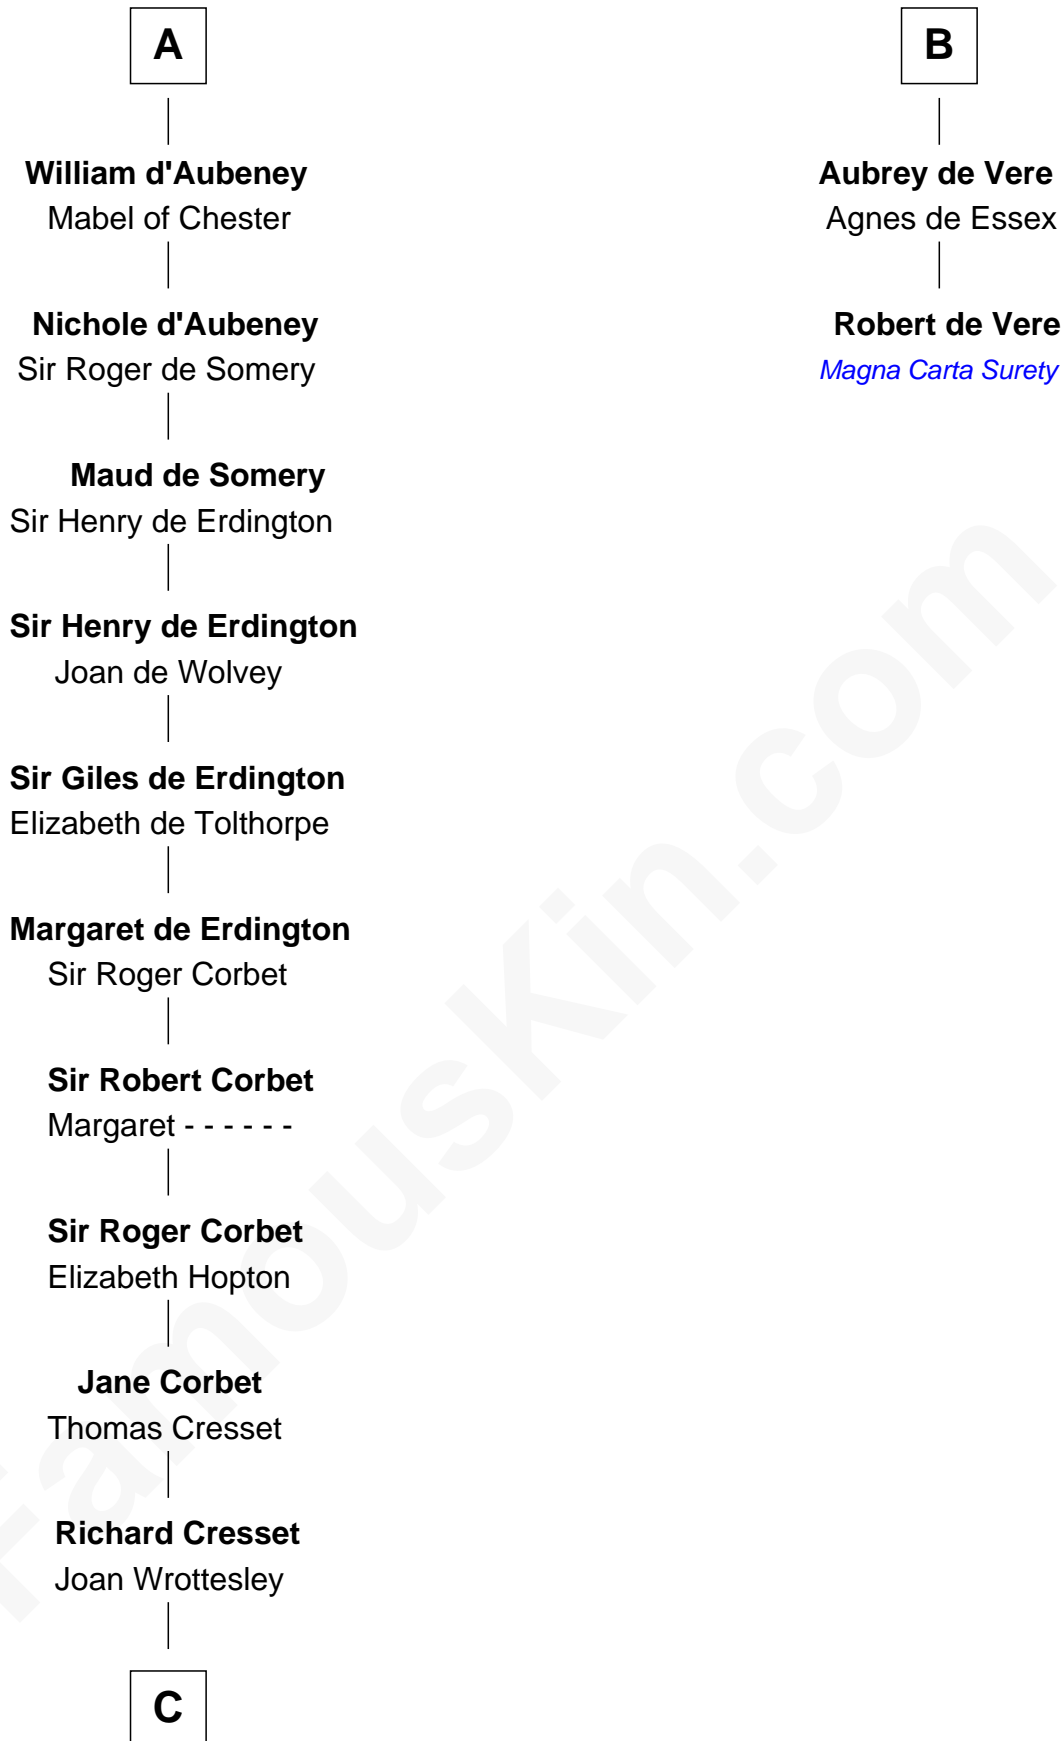

MAYFLOWER

FamousKin.com Relationship Chart of **Richard More**

(c1614 - c1696) Mayflower passenger 1620

8th cousin 12 times removed of

Robert de Vere

Magna Carta Surety

C

—
Margaret Cresset

Thomas More

—
Jasper More

Elizabeth Smalley

—
Katherine More

Col. Samuel More

—
Richard More

Mayflower passenger 1620