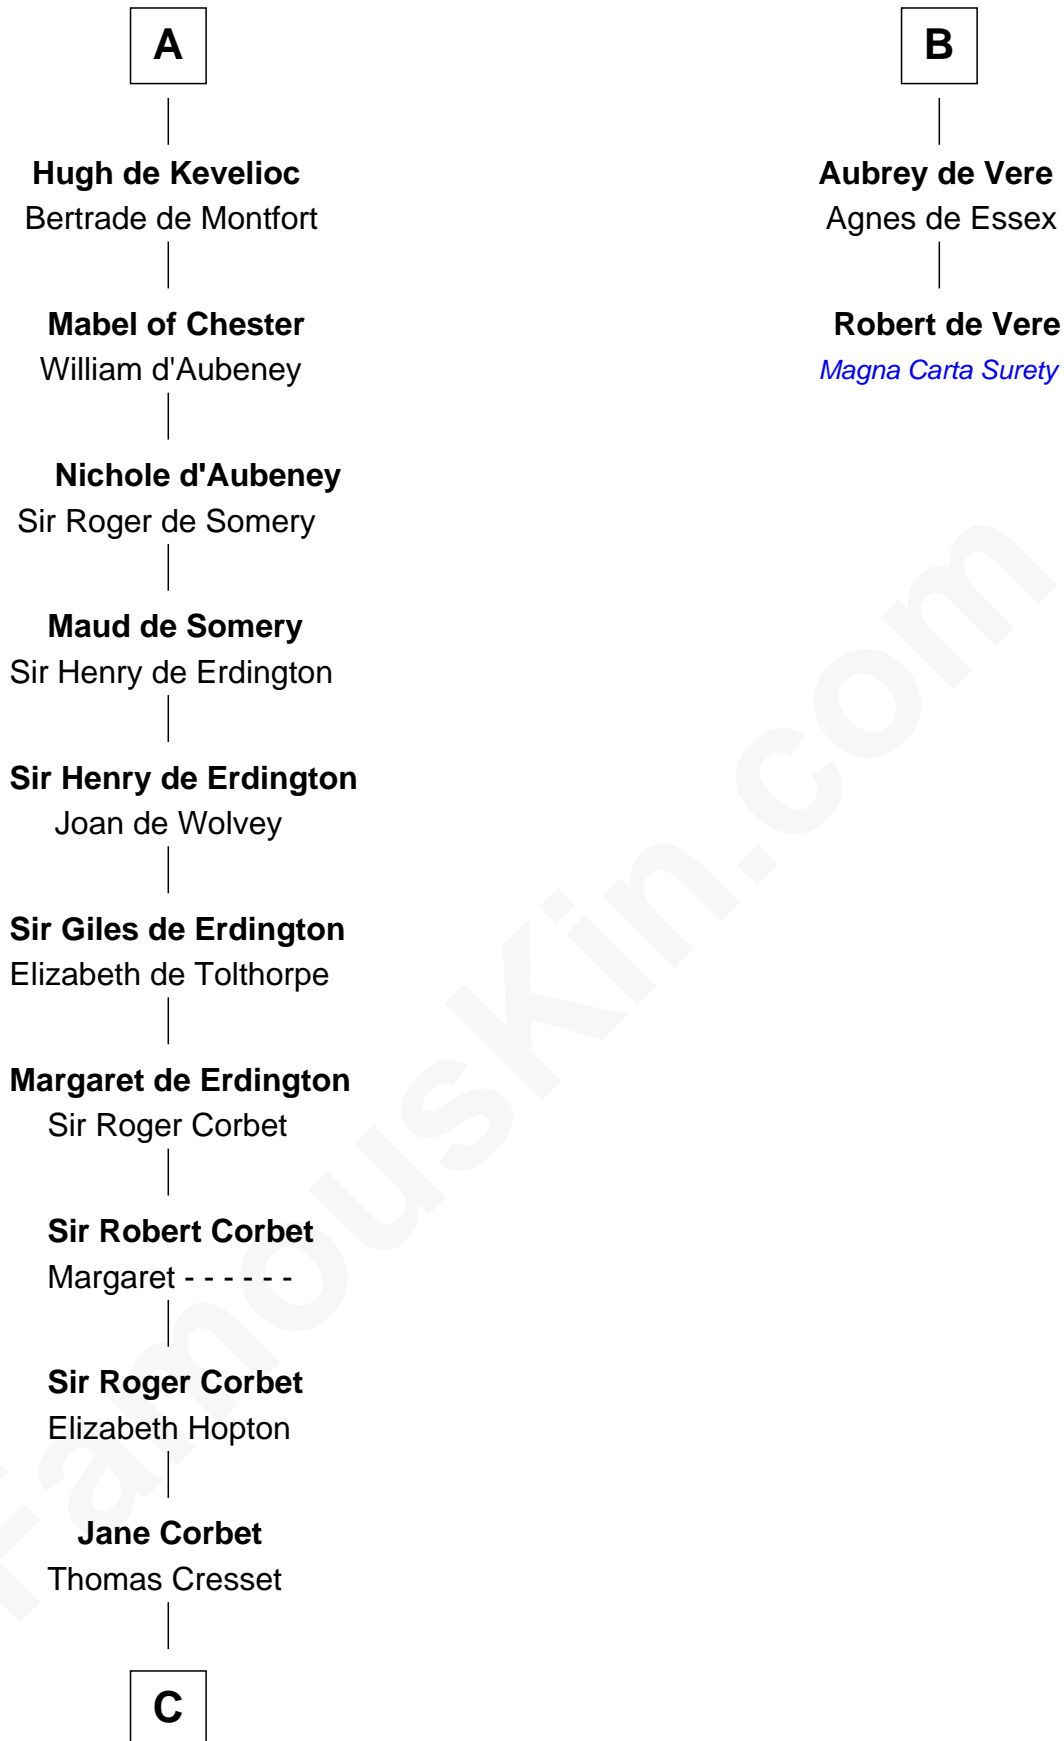

**MAYFLOWER**

# FamousKin.com Relationship Chart of **Richard More**

(c1614 - c1696) *Mayflower* passenger 1620

8th cousin 13 times removed of

**Robert de Vere**

*Magna Carta* Surety

**William III of Aquitaine**

Adele of Normandy

**C**

Richard Cresset

Joan Wrottesley

Margaret Cresset

Thomas More

Jasper More

Elizabeth Smalley

Katherine More