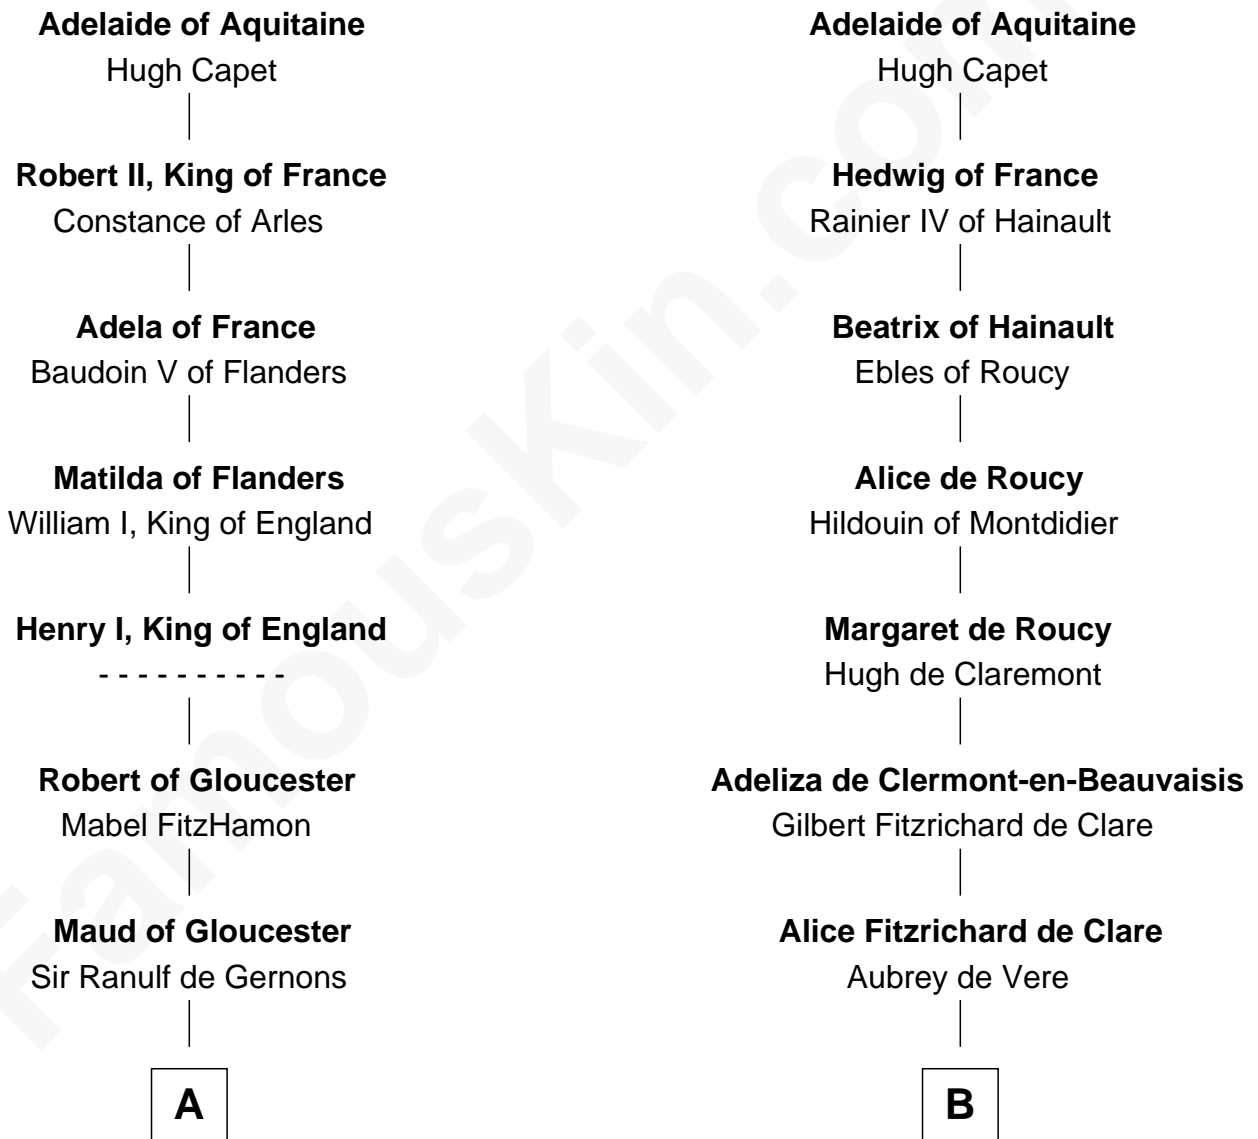

**MAYFLOWER**

# FamousKin.com Relationship Chart of **Richard More**

(c1614 - c1696) *Mayflower* passenger 1620

8th cousin 13 times removed of

**Robert de Vere**

*Magna Carta* Surety

**William III of Aquitaine**

Adele of Normandy