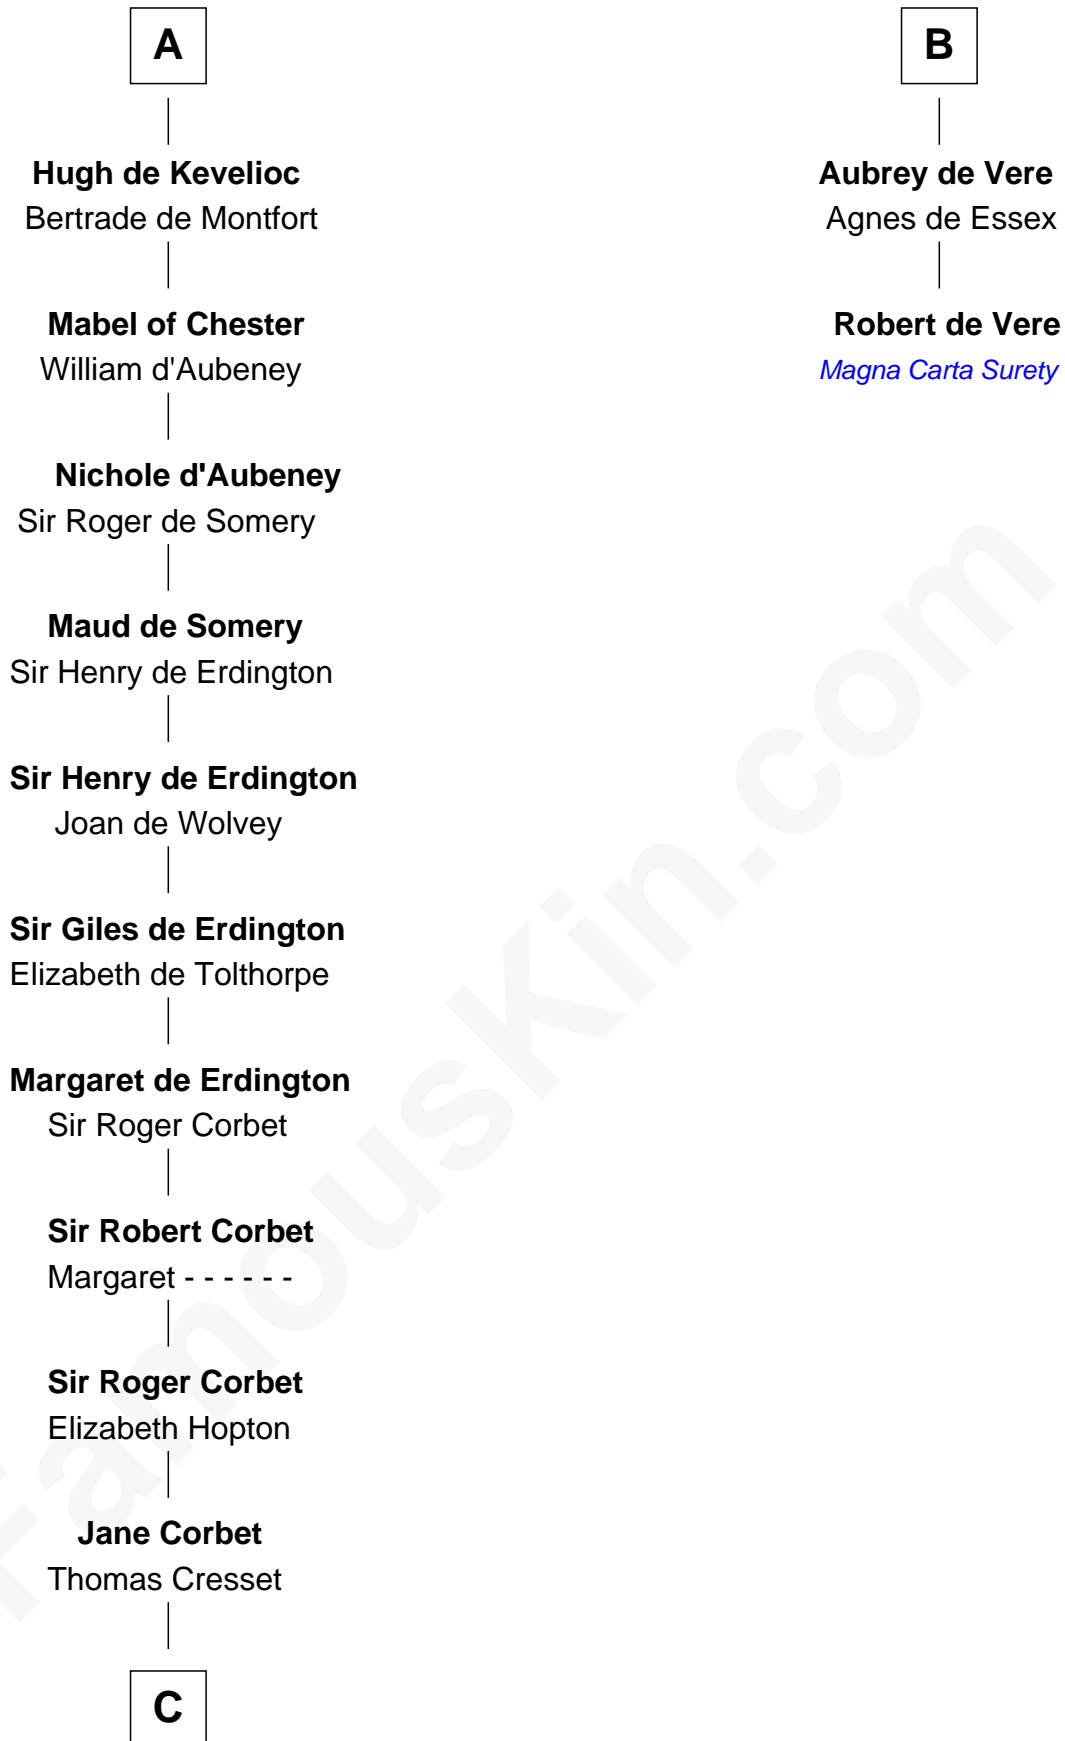

MAYFLOWER

FamousKin.com Relationship Chart of **Richard More**

(c1614 - c1696) *Mayflower* passenger 1620

8th cousin 13 times removed of

Robert de Vere

Magna Carta Surety

C

Richard Cresset

Joan Wrottesley

Margaret Cresset

Thomas More

Jasper More

Elizabeth Smalley

Katherine More

Col. Samuel More

Richard More

Mayflower passenger 1620