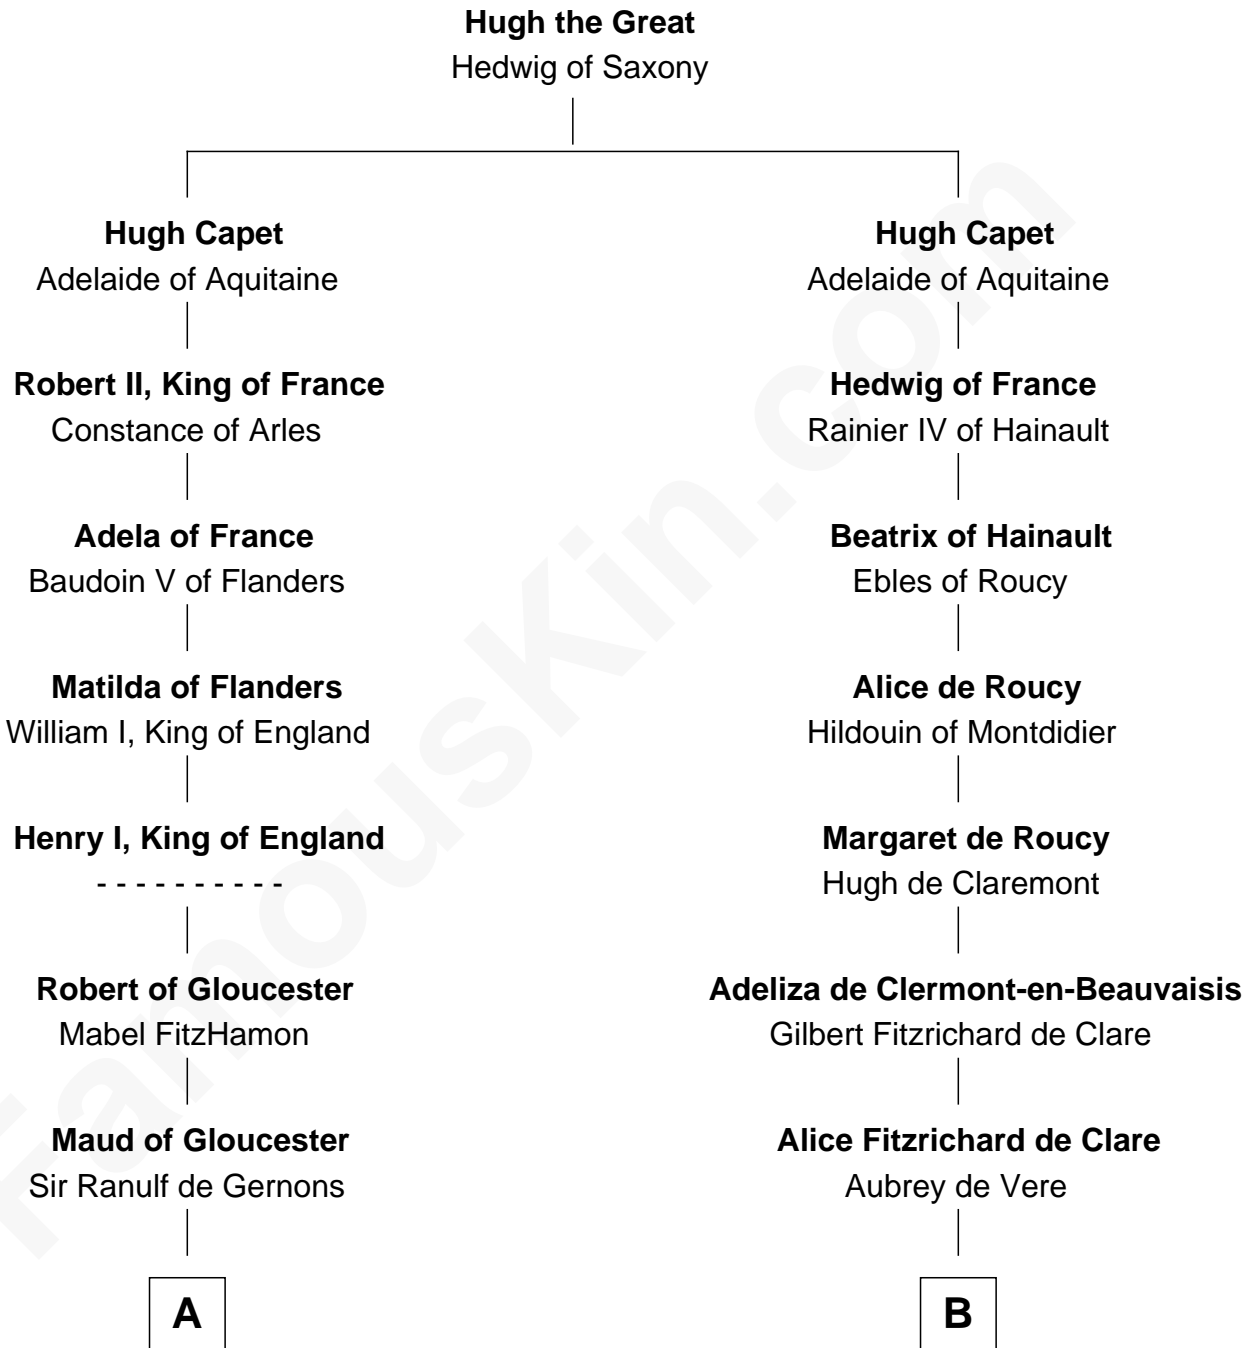

MAYFLOWER

FamousKin.com Relationship Chart of **Richard More**

(c1614 - c1696) *Mayflower* passenger 1620

8th cousin 13 times removed of

Robert de Vere

Magna Carta Surety

C

Richard Cresset

Joan Wrottesley

Margaret Cresset

Thomas More

Jasper More

Elizabeth Smalley

Katherine More

Col. Samuel More

Richard More

Mayflower passenger 1620