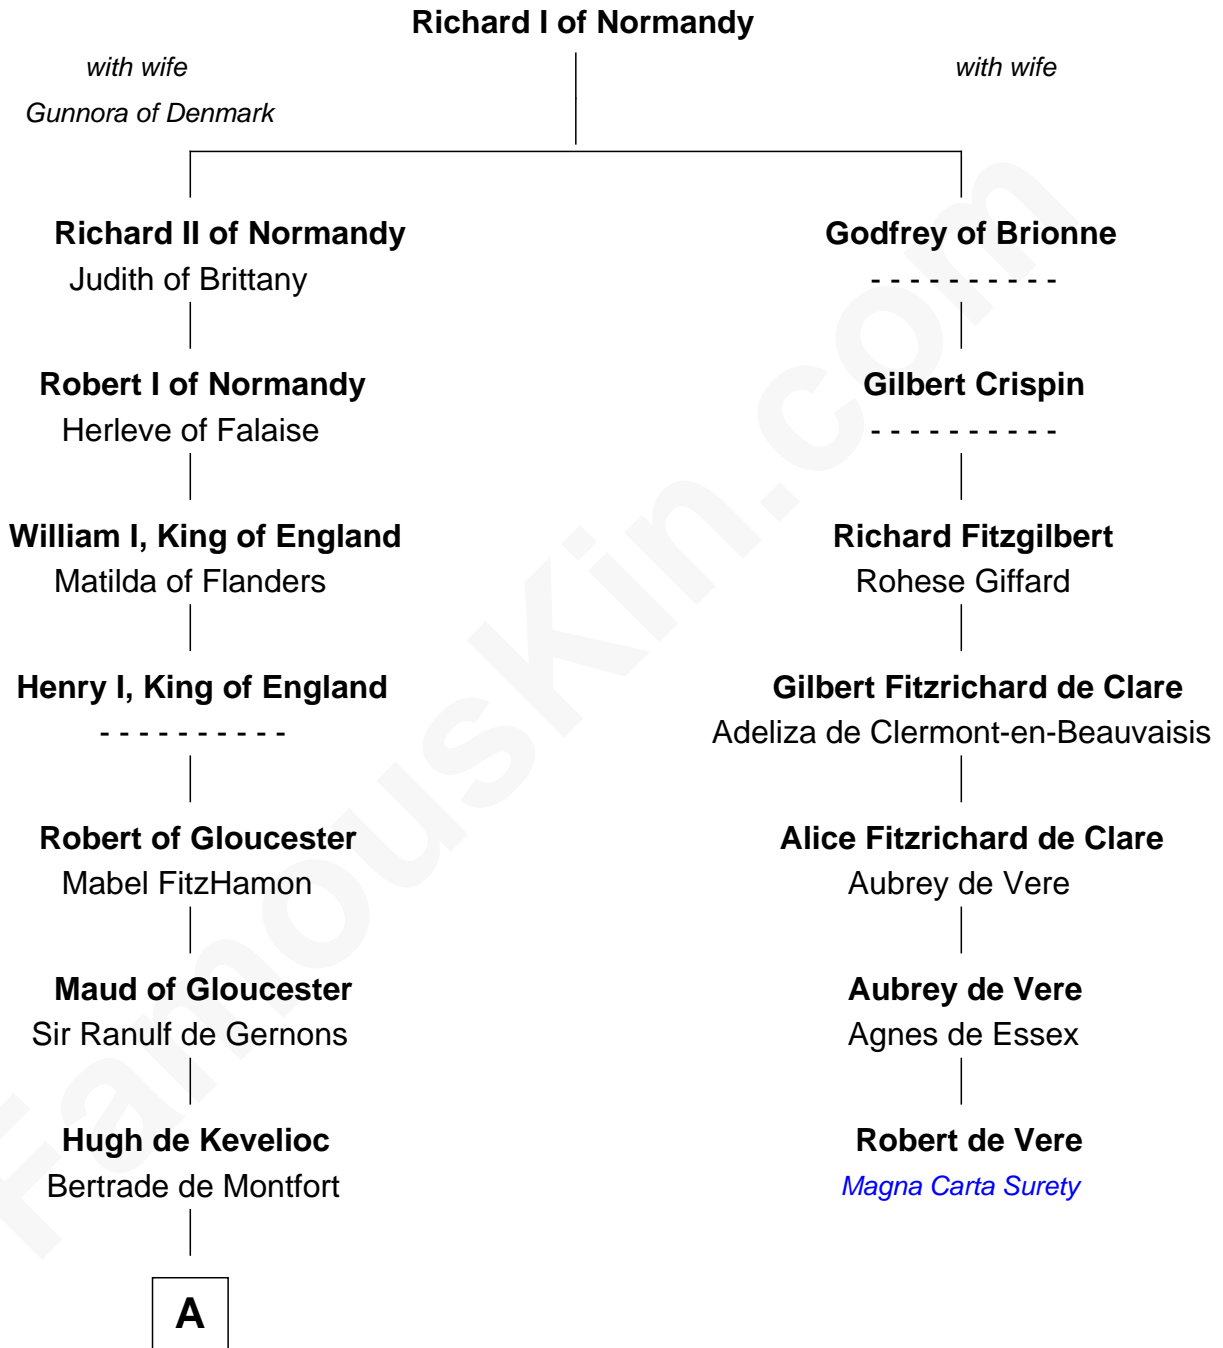

MAYFLOWER

FamousKin.com Relationship Chart of

Richard More

(c1614 - c1696) *Mayflower passenger 1620*

6th cousin 14 times removed of

Robert de Vere

Magna Carta Surety

A

Mabel of Chester

William d'Aubenev

Nichole d'Aubenev

Sir Roger de Somery

Maud de Somery

Sir Henry de Erdington

Sir Henry de Erdington

Joan de Wolvey

—
Jasper More

Elizabeth Smalley

—
Katherine More

Col. Samuel More

—
Richard More

Mayflower passenger 1620

FamousKin.com