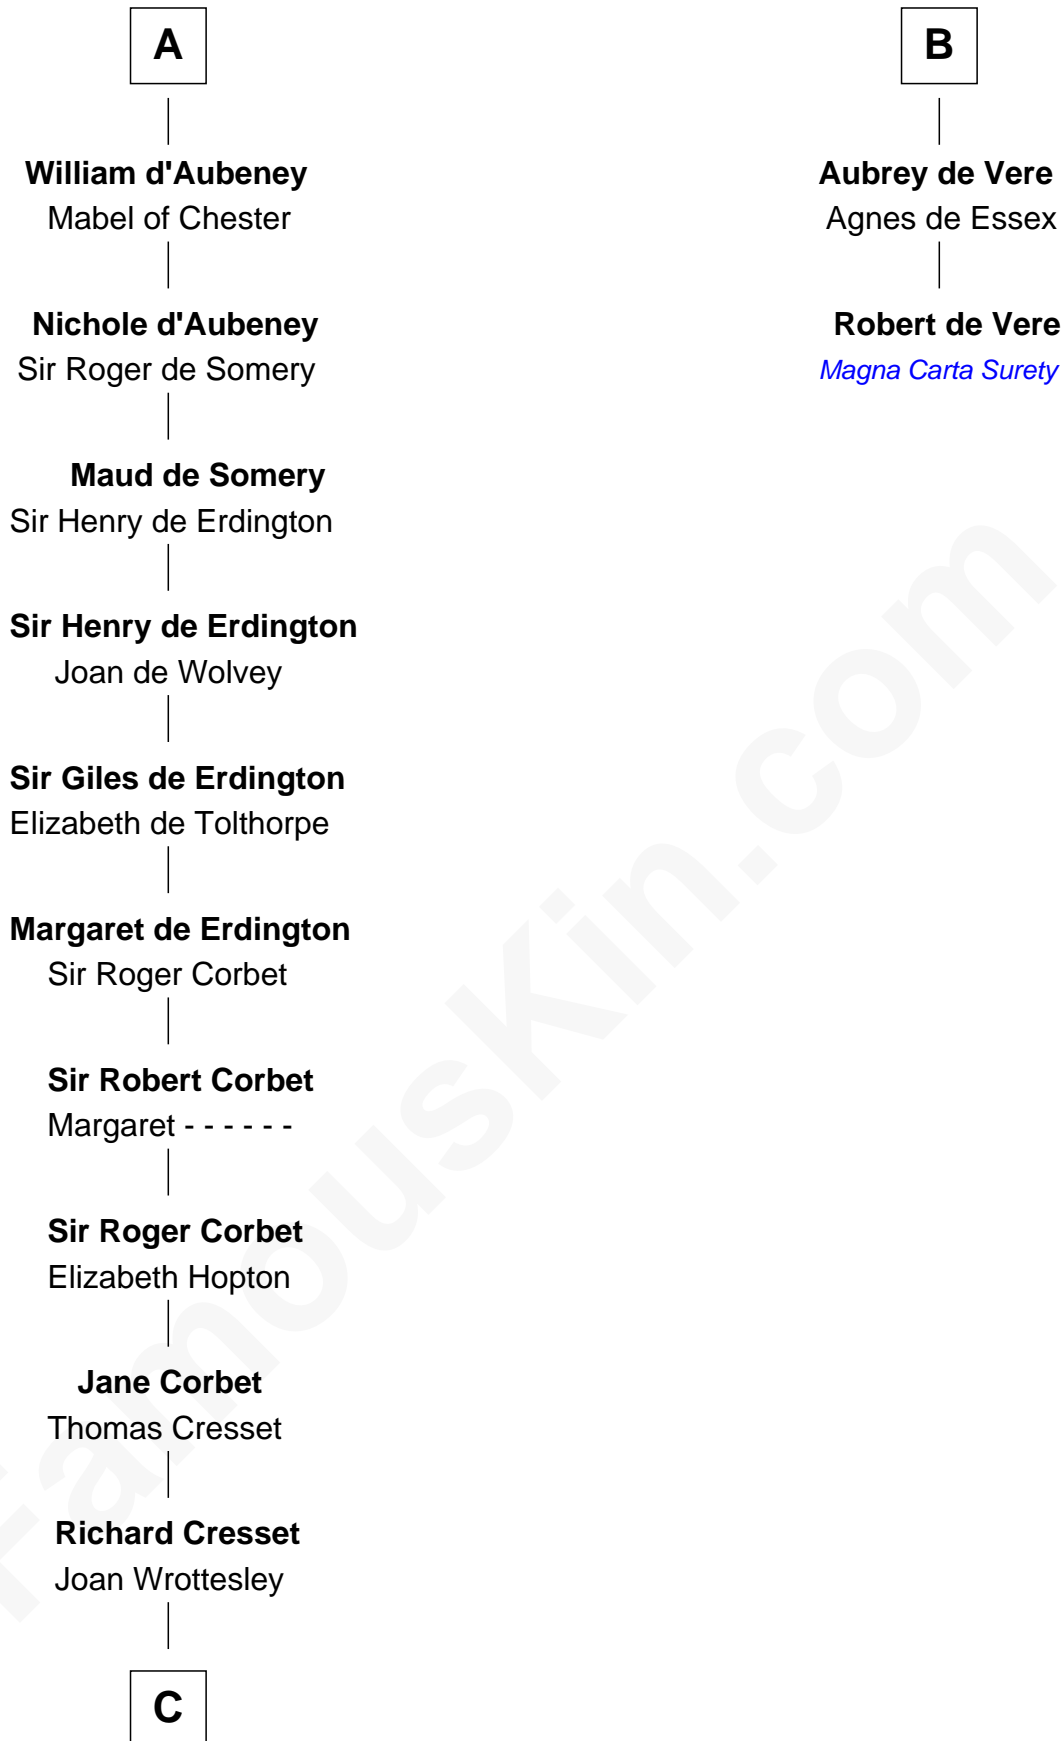

MAYFLOWER

FamousKin.com Relationship Chart of

Richard More

(c1614 - c1696) *Mayflower passenger 1620*

8th cousin 12 times removed of

Robert de Vere

Magna Carta Surety

C

—
Margaret Cresset

Thomas More

—
Jasper More

Elizabeth Smalley

—
Katherine More

Col. Samuel More

—
Richard More

Mayflower passenger 1620