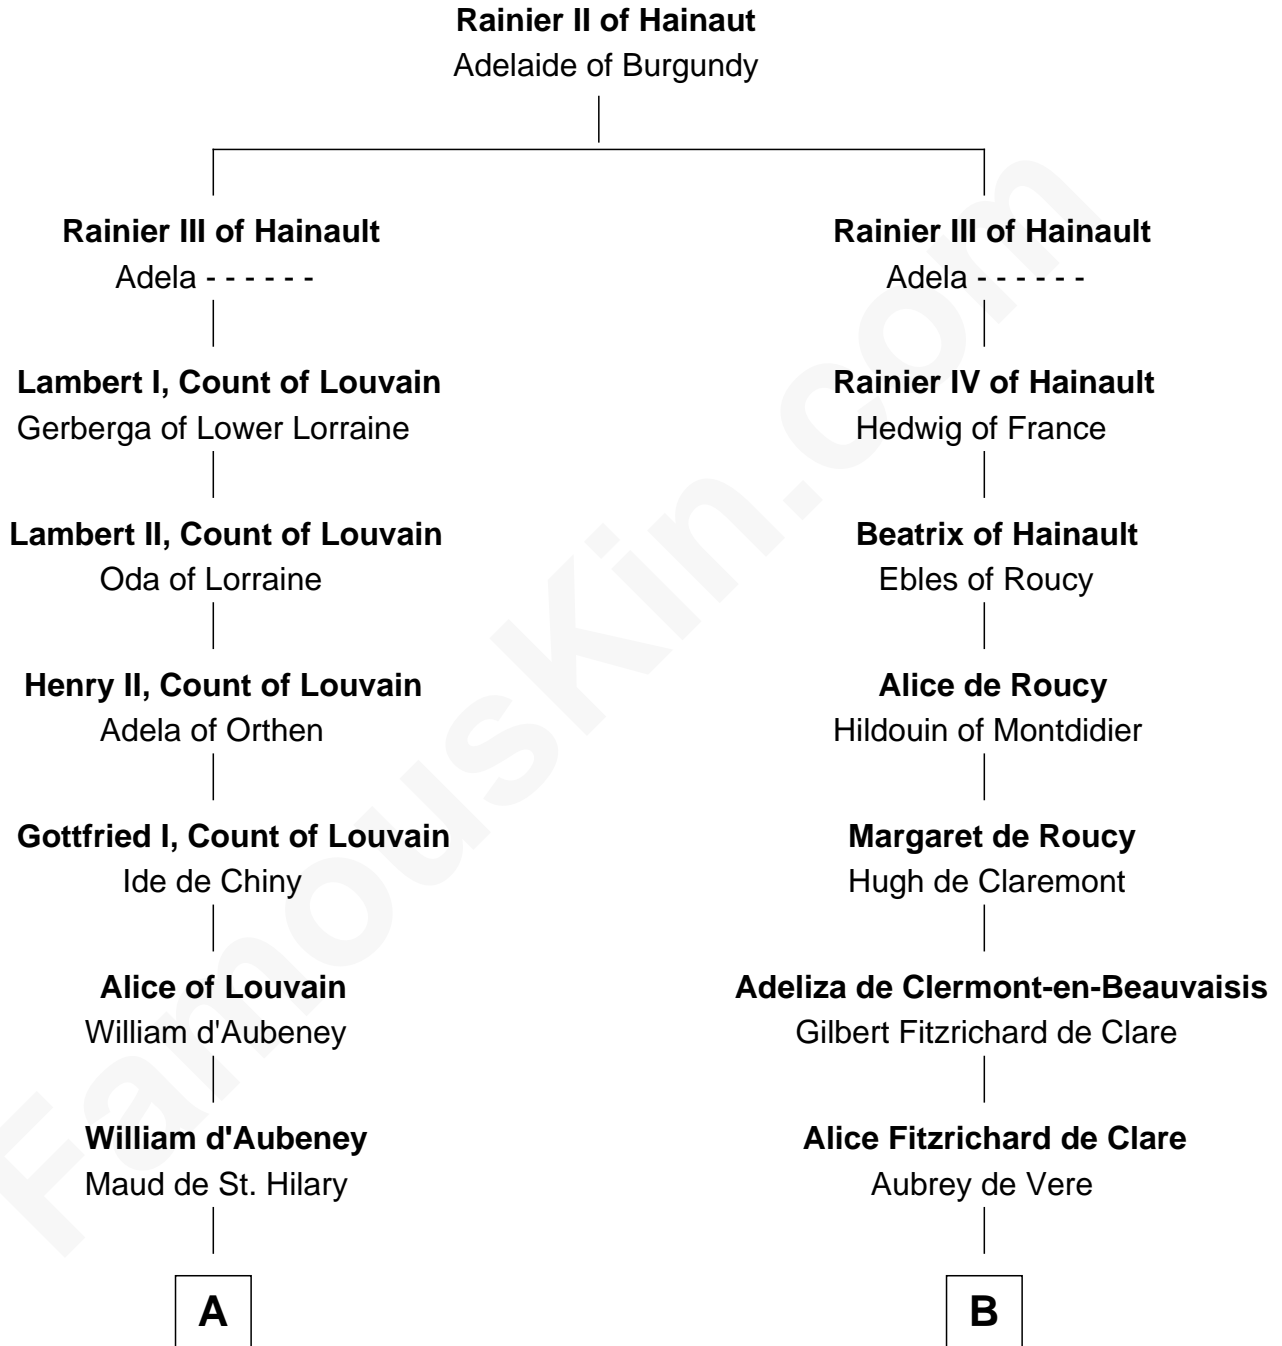

MAYFLOWER

FamousKin.com Relationship Chart of

Richard More

(c1614 - c1696) *Mayflower passenger 1620*

8th cousin 12 times removed of

Robert de Vere

Magna Carta Surety

C

—
Margaret Cresset

Thomas More

—
Jasper More

Elizabeth Smalley

—
Katherine More

Col. Samuel More

—
Richard More

Mayflower passenger 1620