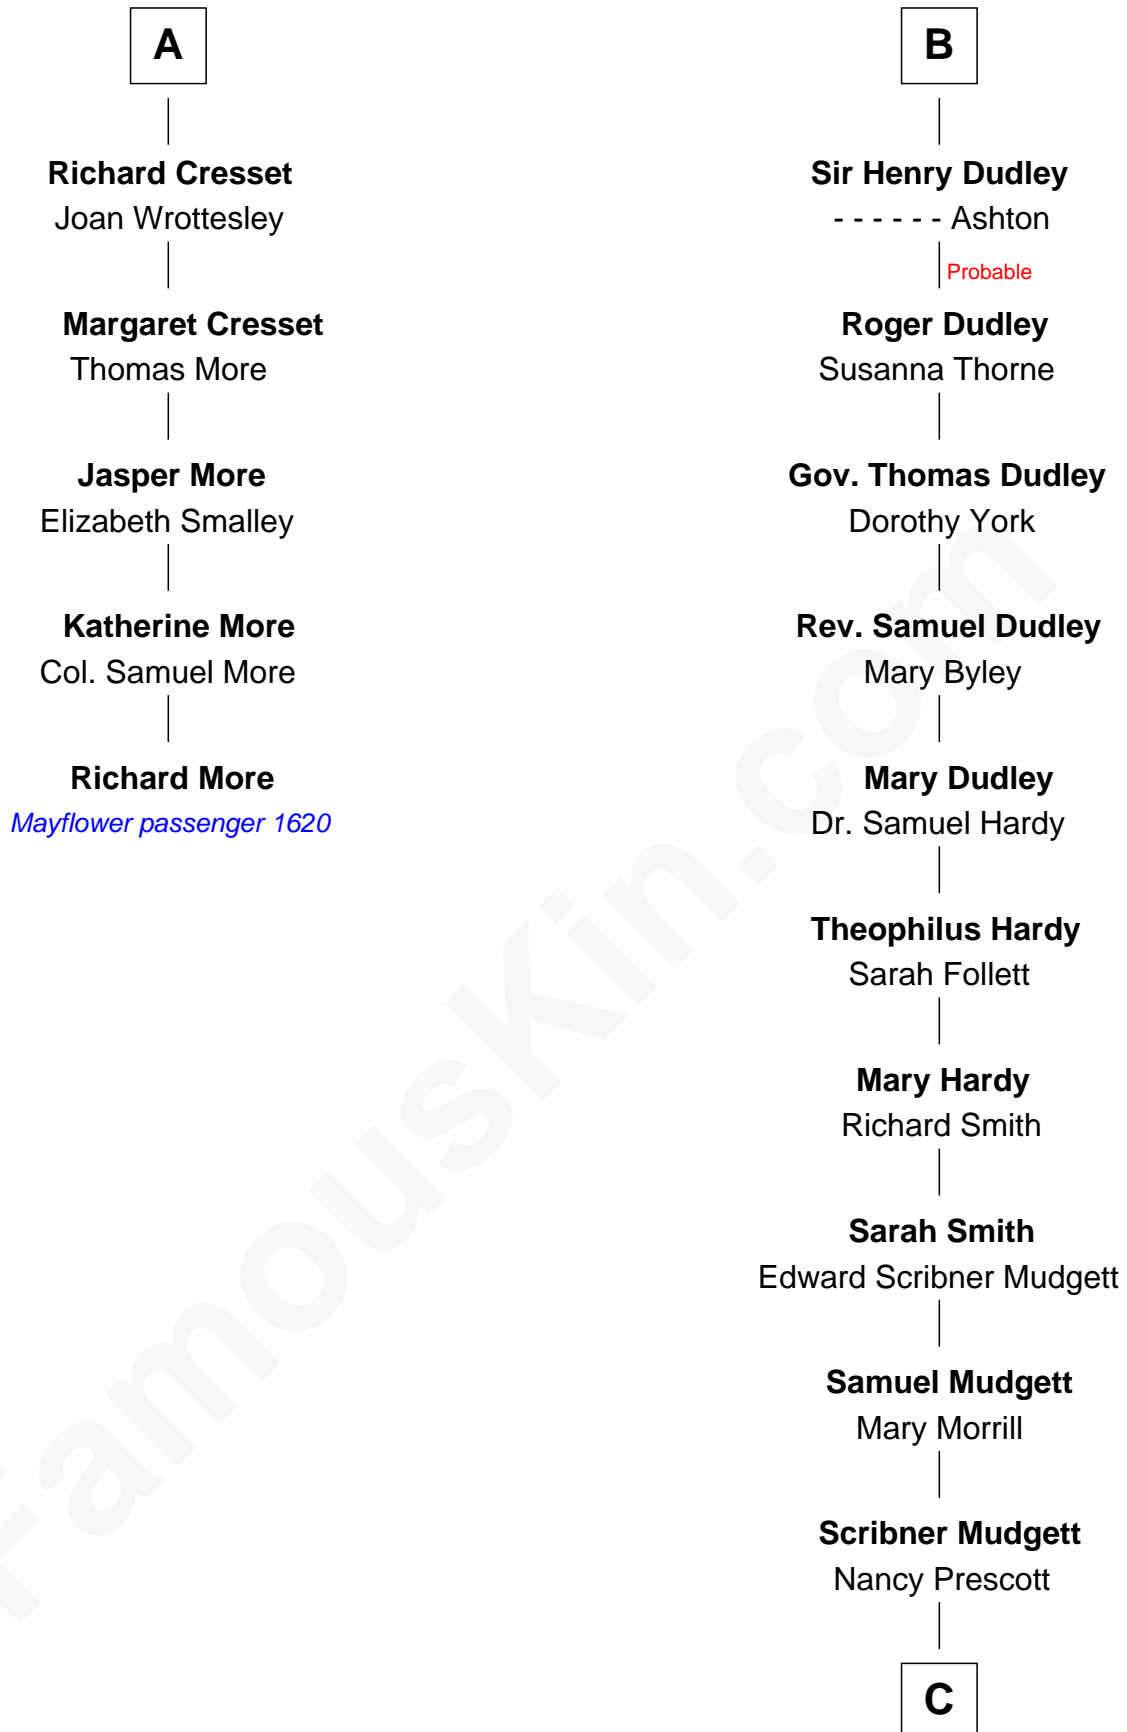

**MAYFLOWER**

# FamousKin.com Relationship Chart of

**Richard More**

(c1614 - c1696) Mayflower passenger 1620

11th cousin 7 times removed of

**Dr. H. H. Holmes**

Serial Killer aka "Devil in the White City"

**C**

—  
**Levi Horton Mudgett**

Theodate Page Price

—  
**Dr. H. H. Holmes**

*Serial Killer Dr. H. H. Holmes*

FamousKin.com