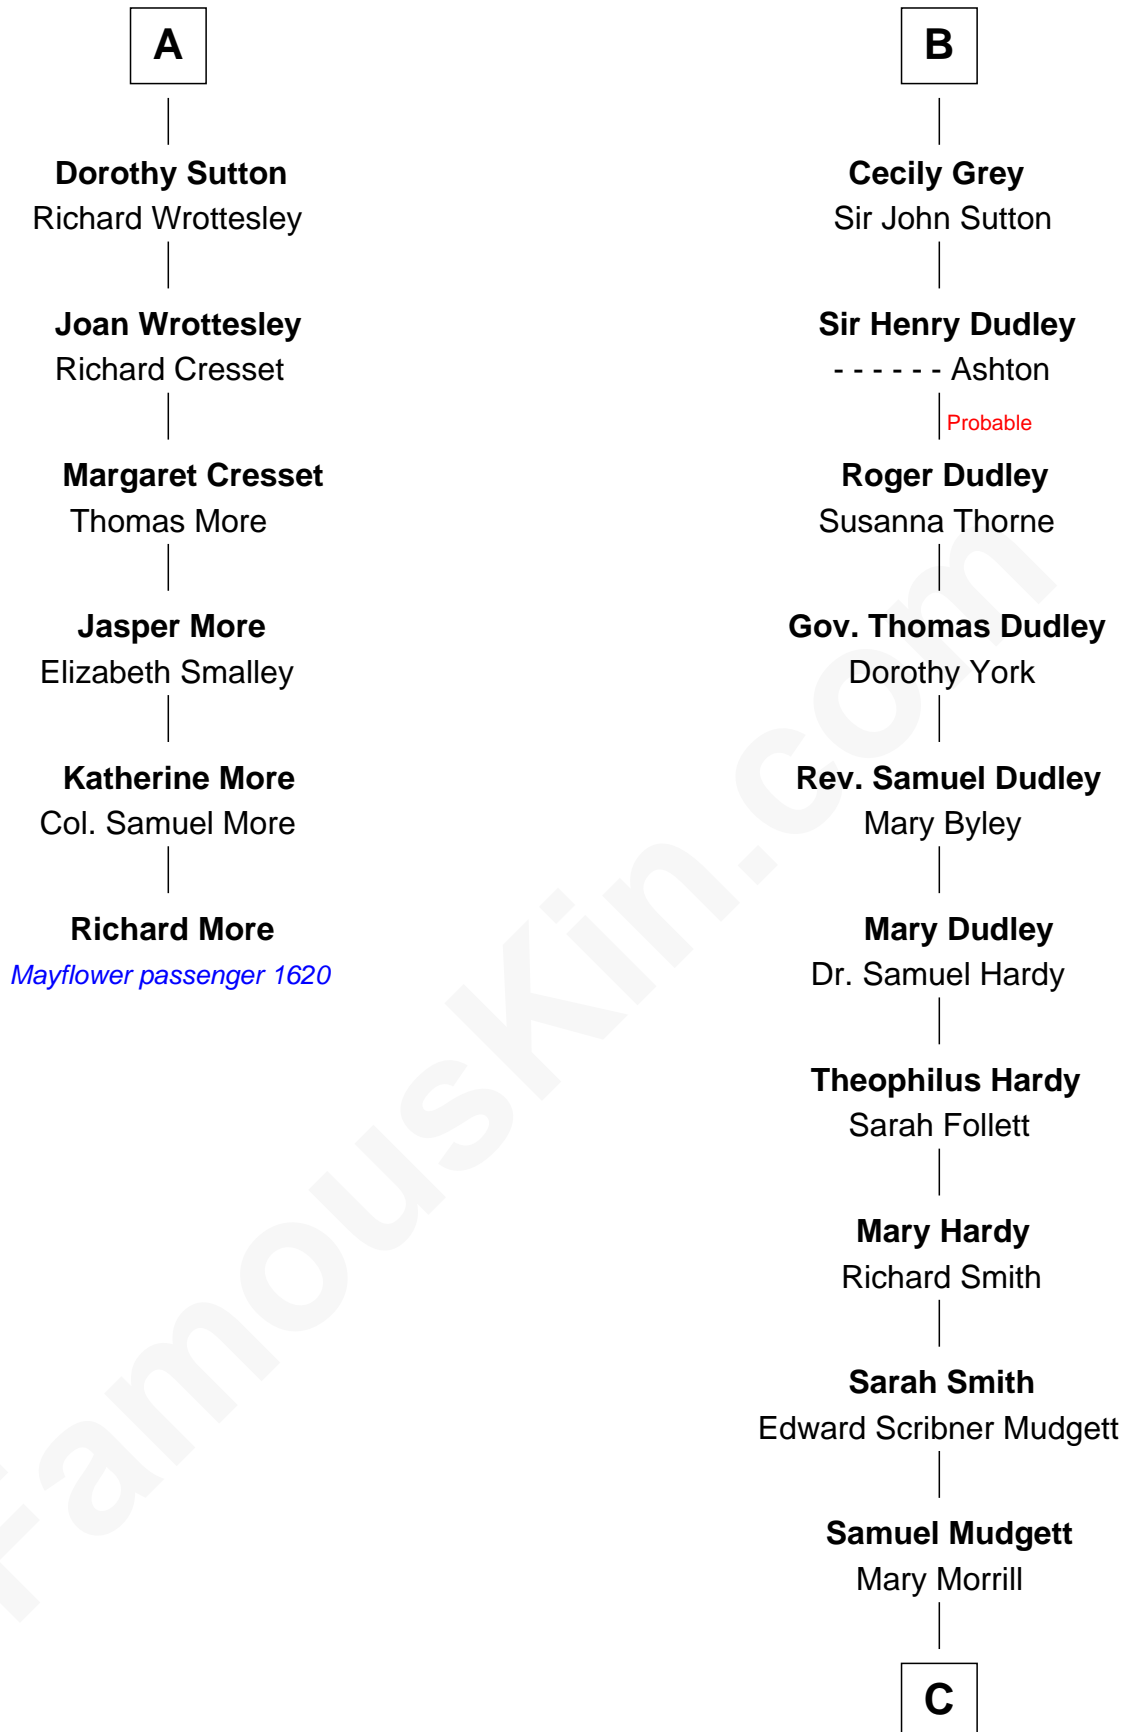

MAYFLOWER

FamousKin.com Relationship Chart of

Richard More

(c1614 - c1696) Mayflower passenger 1620

12th cousin 7 times removed of

Dr. H. H. Holmes

Serial Killer aka "Devil in the White City"

Bartholomew de Badlesmere

Margaret de Clare

Elizabeth de Badlesmere

Sir Edmund Mortimer

Sir Roger de Mortimer

Philippa de Montagu

Edmund Mortimer

Philippa Plantagenet

Elizabeth Mortimer

William Bonville

Elizabeth Harington

William Bonville

Katherine Neville

Cecily Bonville

Thomas Grey

B

C

—
Scribner Mudgett

Nancy Prescott

—
Levi Horton Mudgett

Theodate Page Price

—
Dr. H. H. Holmes

Serial Killer Dr. H. H. Holmes

FamousKin.com