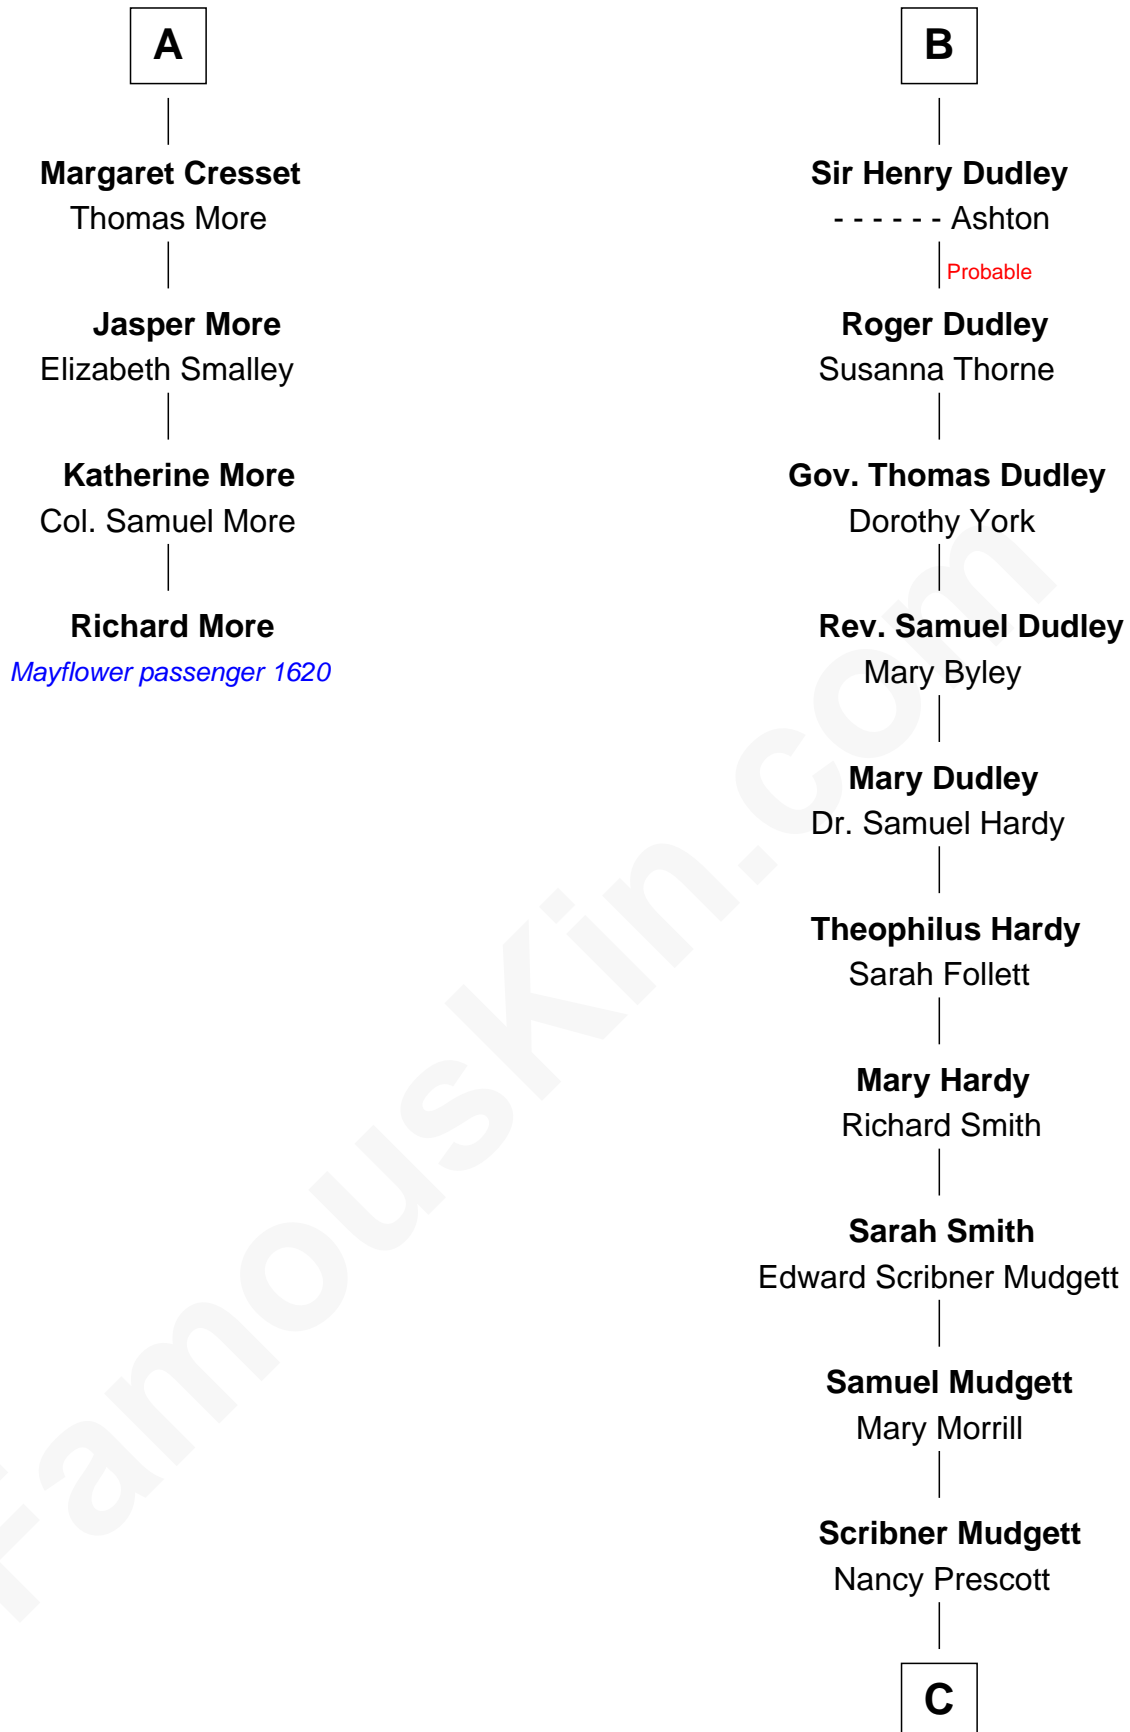

MAYFLOWER

FamousKin.com Relationship Chart of

Richard More

(c1614 - c1696) *Mayflower passenger 1620*

10th cousin 8 times removed of

Dr. H. H. Holmes

Serial Killer aka "Devil in the White City"

C

Levi Horton Mudgett

Theodate Page Price

Dr. H. H. Holmes

Serial Killer Dr. H. H. Holmes

FamousKin.com