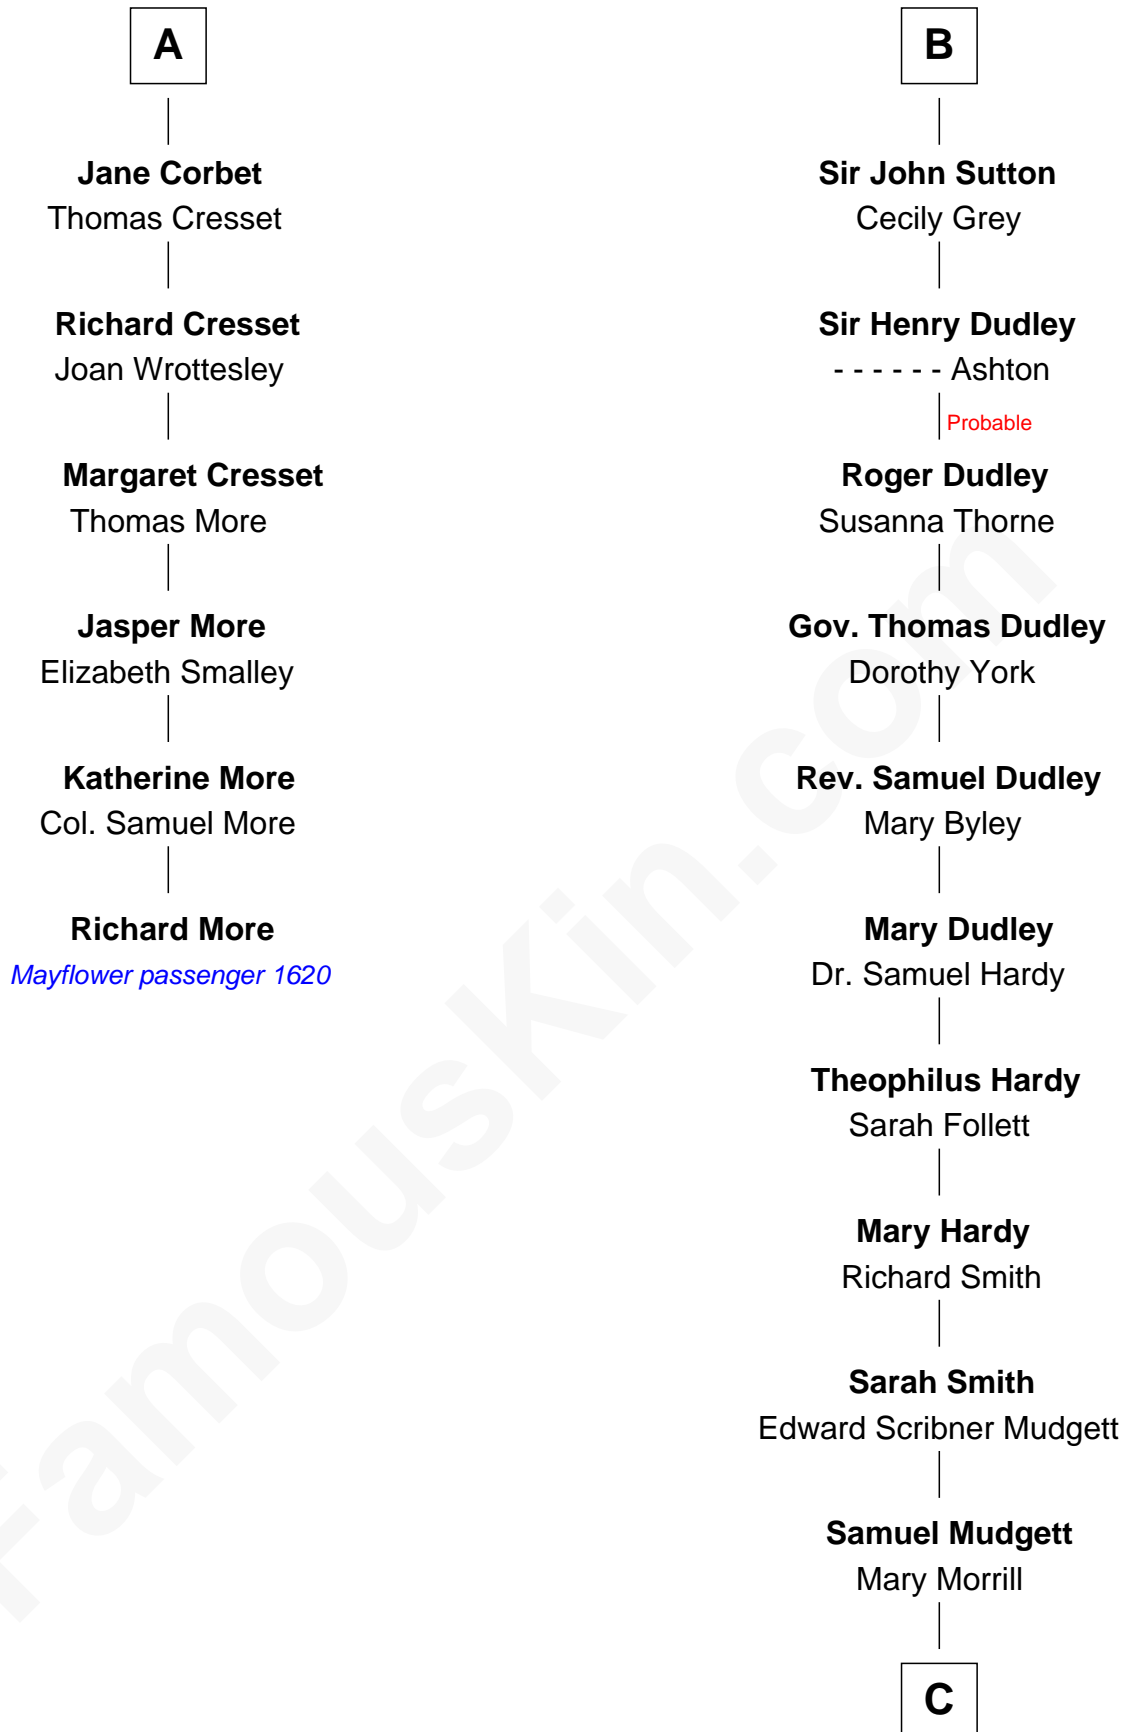

**MAYFLOWER**

# FamousKin.com Relationship Chart of **Richard More**

(c1614 - c1696) *Mayflower passenger 1620*

**12th cousin 7 times removed of**

## **Dr. H. H. Holmes**

*Serial Killer aka "Devil in the White City"*

**C**

—  
**Scribner Mudgett**

Nancy Prescott

—  
**Levi Horton Mudgett**

Theodate Page Price

—  
**Dr. H. H. Holmes**

*Serial Killer Dr. H. H. Holmes*

FamousKin.com