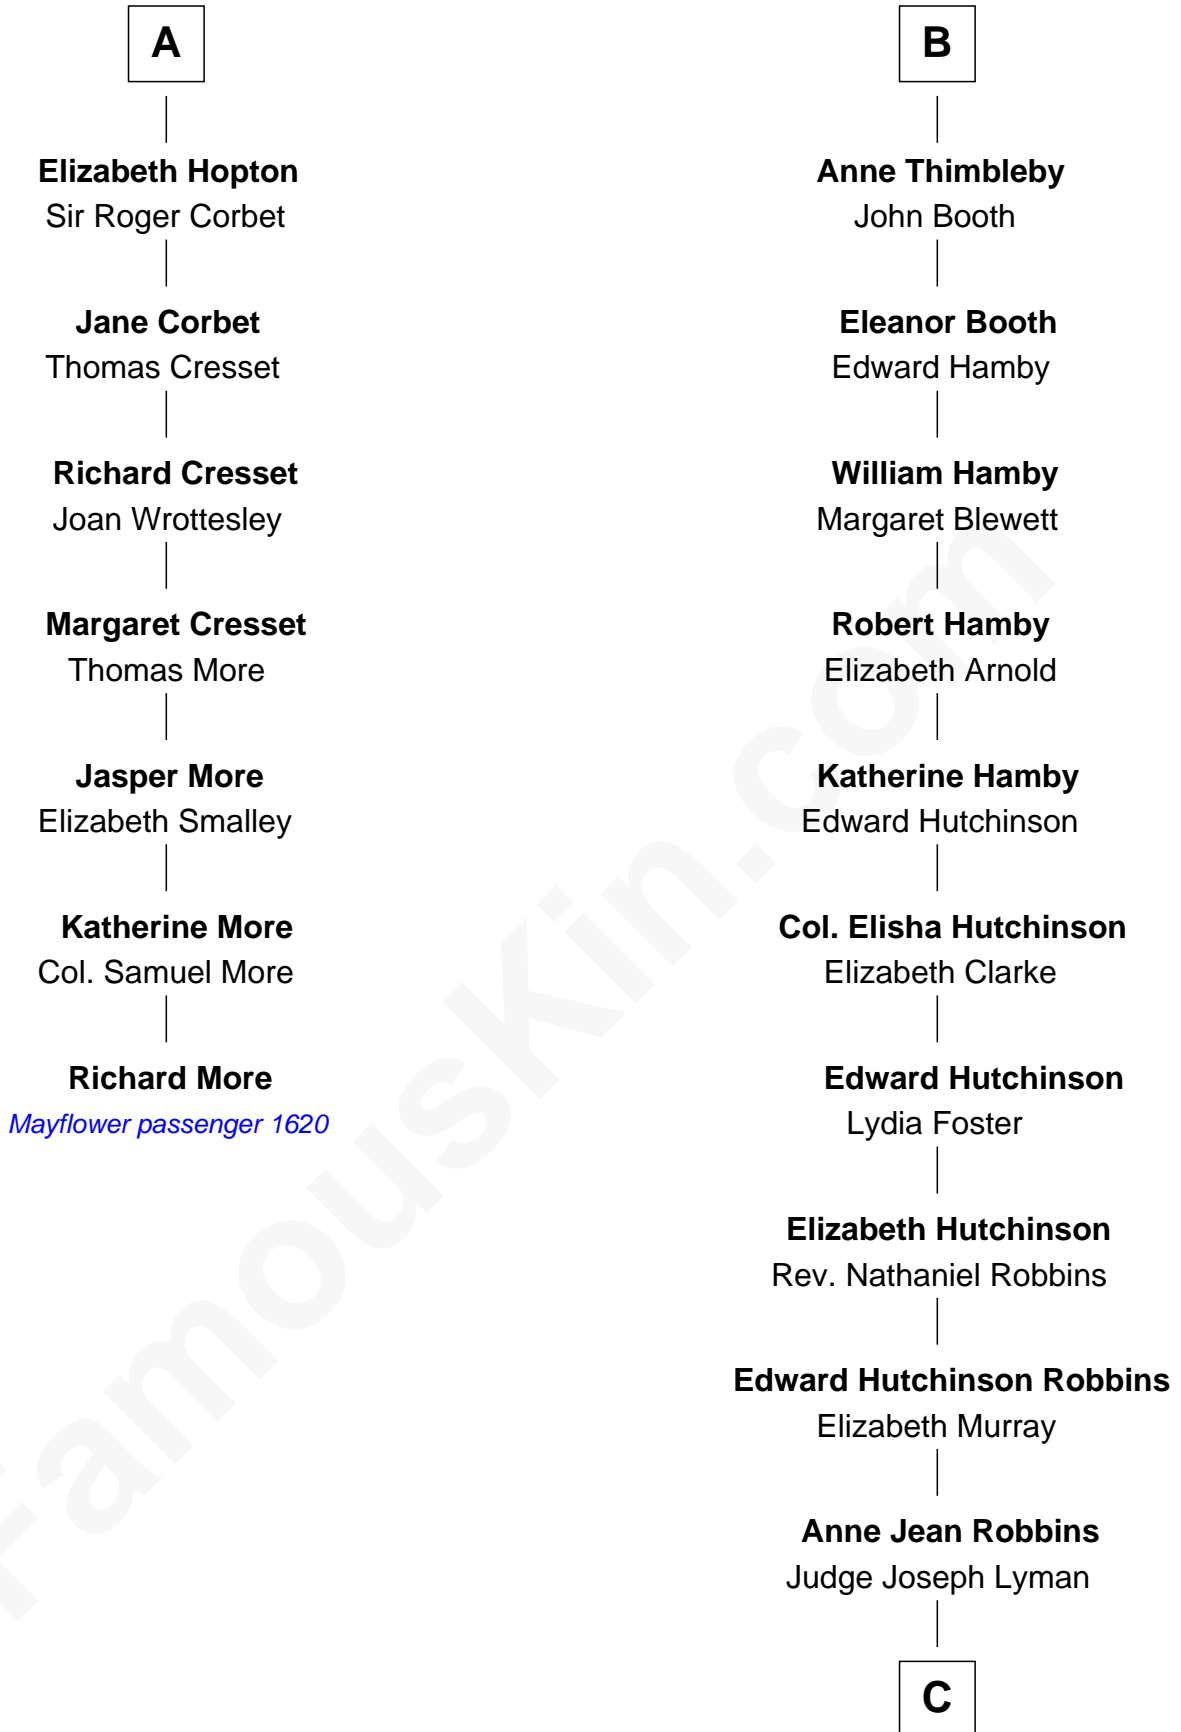

MAYFLOWER

FamousKin.com Relationship Chart of **Richard More**

(c1614 - c1696) Mayflower passenger 1620

13th cousin 6 times removed of

Franklin D. Roosevelt
32nd U.S. President

John de Botetourte
Maud FitzThomas

A

Thomas de Botetourte
Joan de Somery

John de Botetourte
Joyce la Zouche de Mortimer

Joyce de Botetourte
Sir Baldwin Freville

Sir Baldwin Freville
Maude le Scrope

Margaret Freville
Sir Hugh Willoughby

Margery Willoughby
Sir Godfrey Hilton

Elizabeth Hilton
Richard Thimbleby

B

C

—
Catharine Robbins Lyman

Warren Delano

—
Sara Delano

James Roosevelt

—
Franklin D. Roosevelt