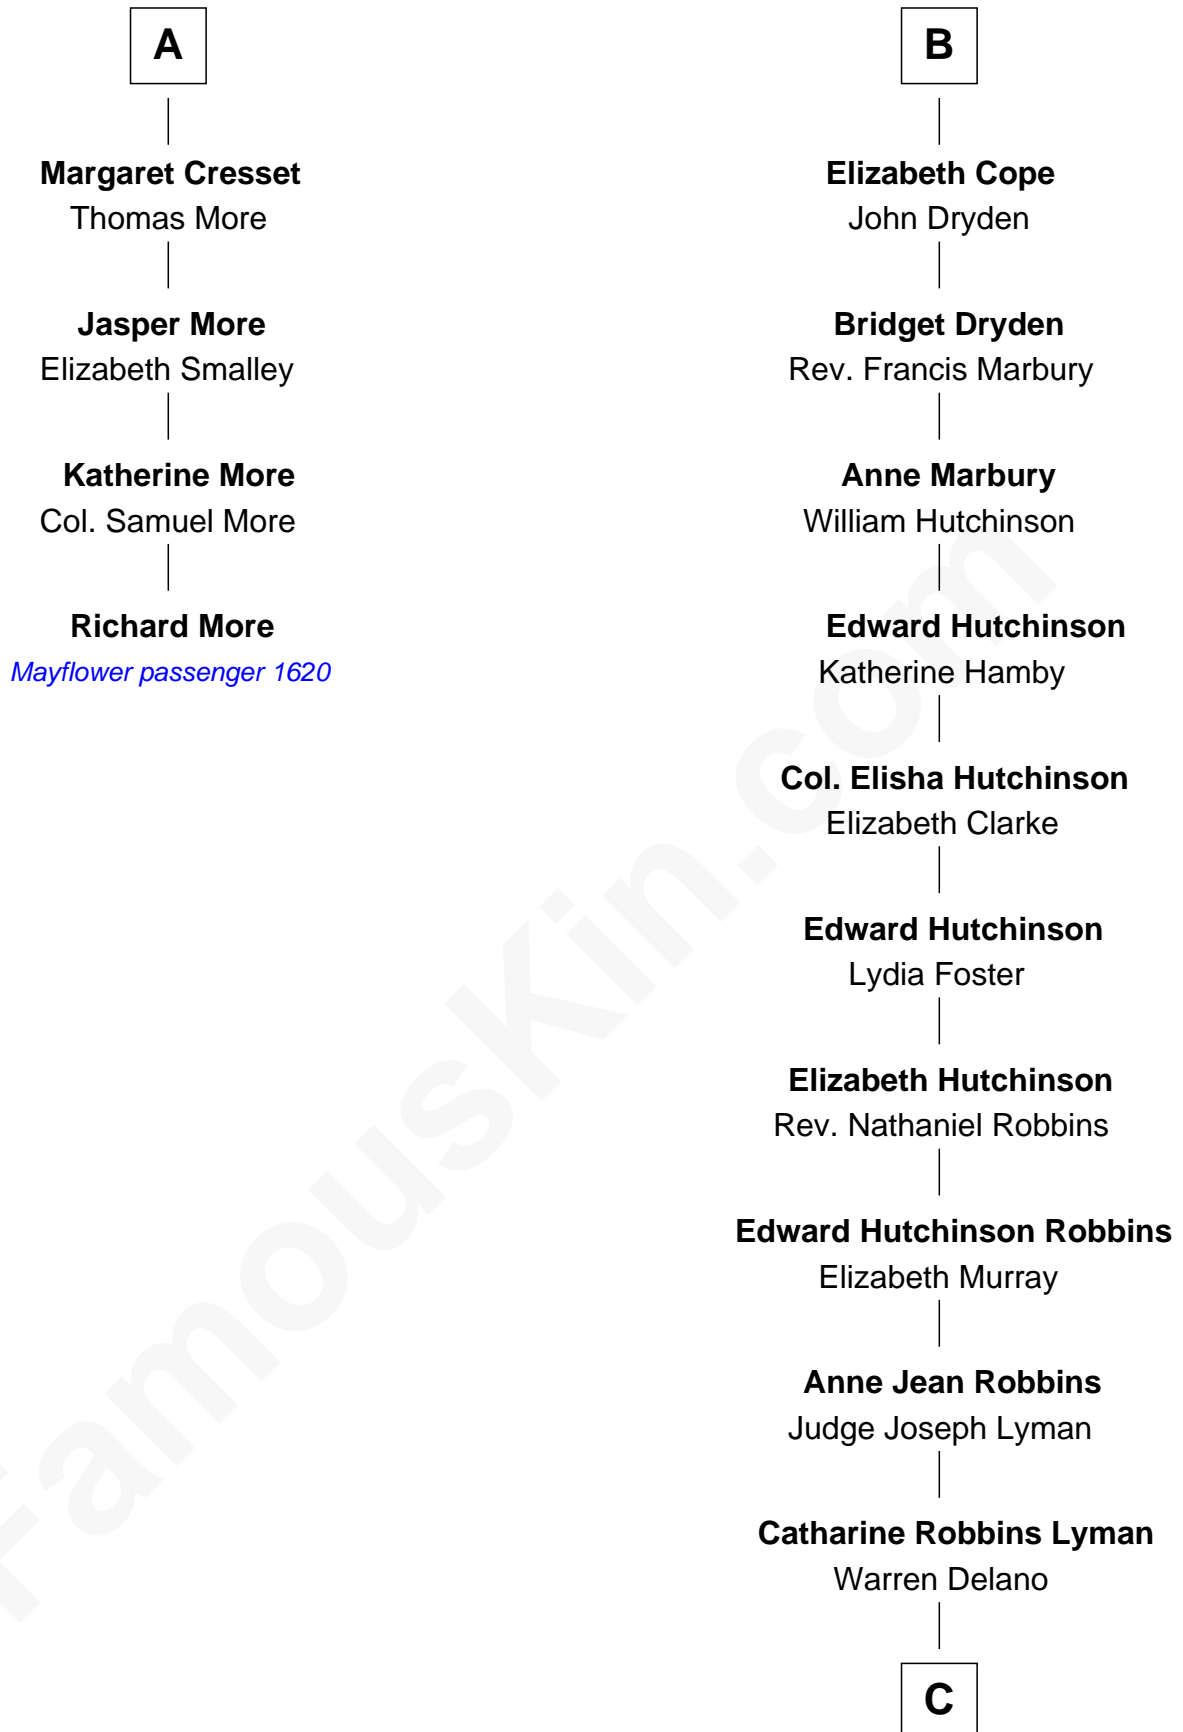

# FamousKin.com Relationship Chart of **Richard More**

*(c1614 - c1696) Mayflower passenger 1620*

**10th cousin 8 times removed of**

**Joan Dacre**  
Thomas Clifford

**Matilda Clifford**  
Sir Edmund Sutton

**Dorothy Sutton**  
Richard Wrottesley

**Joan Wrottesley**  
Richard Cresset

**A**

**Elizabeth de Stafford**  
John de Ferrers

**Robert de Ferrers**  
Margaret Despencer

**Phillippa Ferrers**  
Sir Thomas Greene

**Elizabeth Greene**  
William Raleigh

**Sir Edward Raleigh**  
Margaret Verney

**Sir Edward Raleigh**  
Anne Chamberlayne

**Bridget Raleigh**  
Sir John Cope

**B**

**C**

**Sara Delano**  
James Roosevelt

**Franklin D. Roosevelt**  
*32nd U.S. President*

FamousKin.com