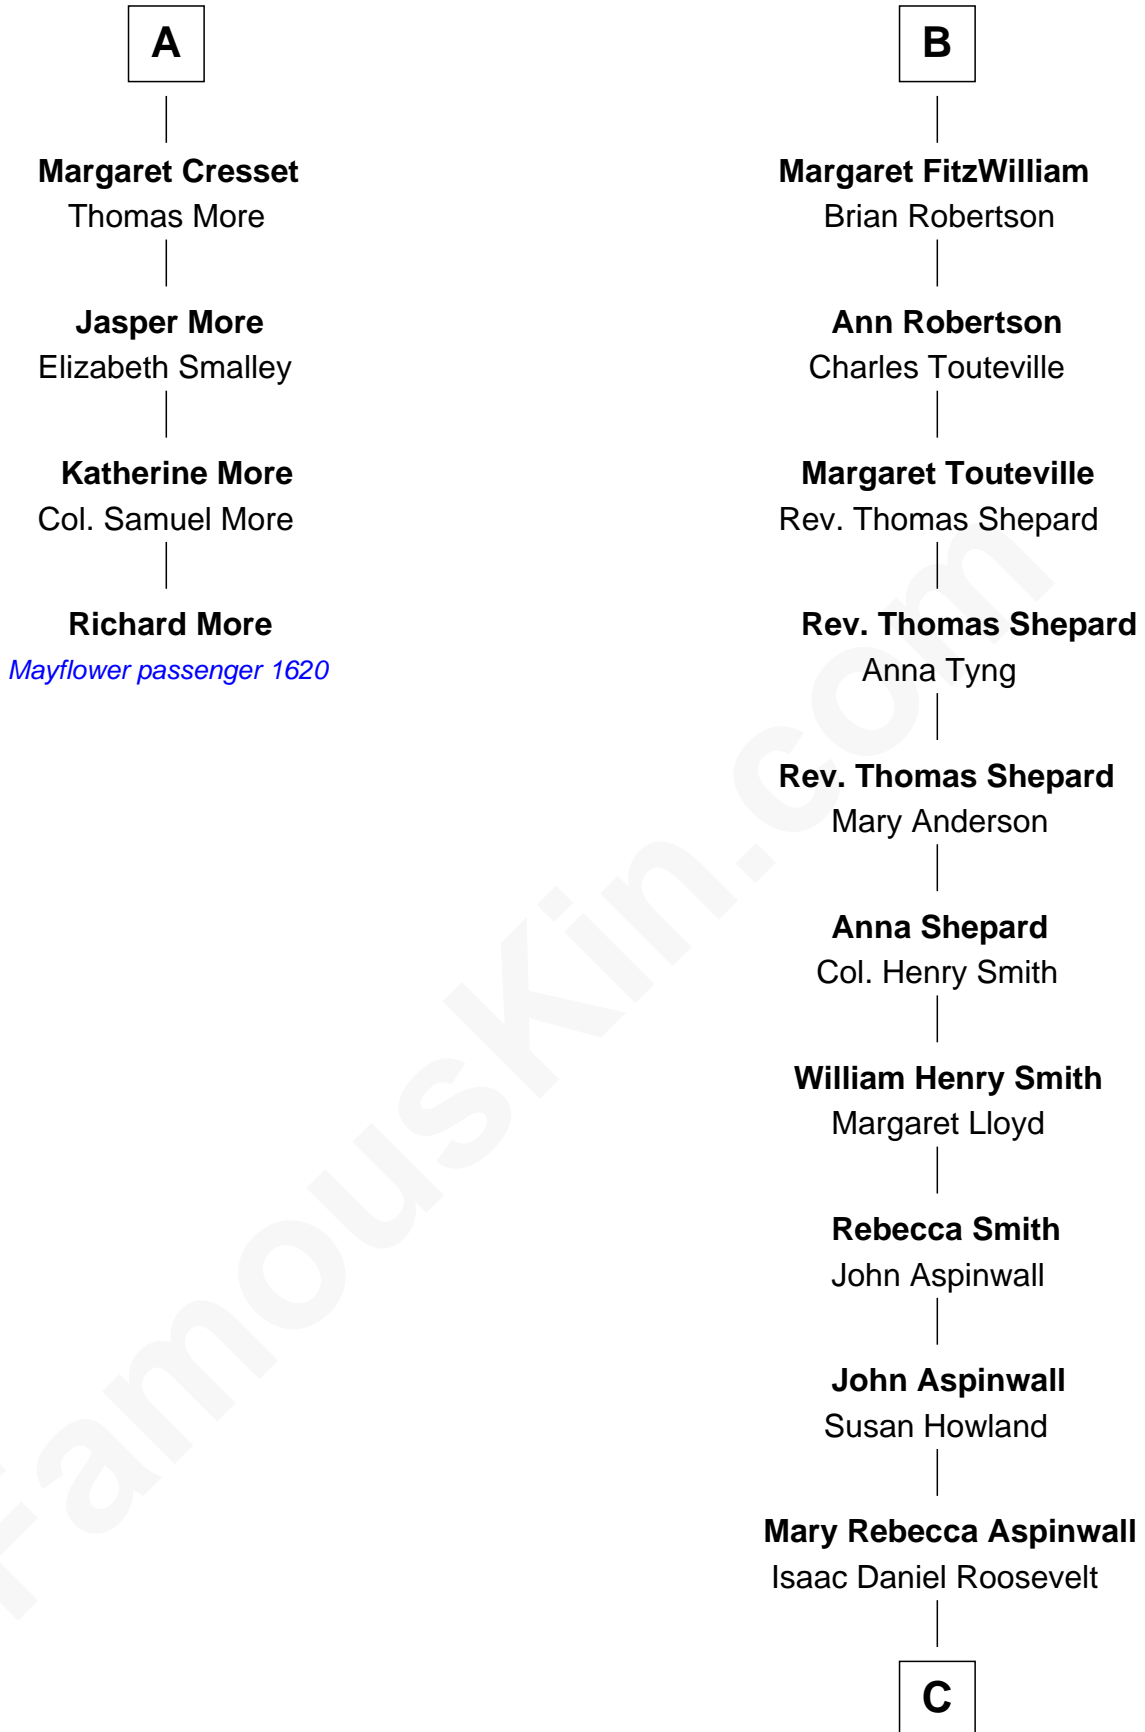

MAYFLOWER

FamousKin.com Relationship Chart of **Richard More**

(c1614 - c1696) Mayflower passenger 1620

10th cousin 8 times removed of

Franklin D. Roosevelt

32nd U.S. President

Eudo la Zouche
Milicent de Cantilupe

Eve la Zouche
Sir Maurice de Berkeley

Thomas de Berkeley
Katherine de Clyvedon

Sir John Berkeley
Elizabeth Betteshorne

Elizabeth Berkeley
Sir John Sutton

Sir Edmund Sutton
Matilda Clifford

Dorothy Sutton
Richard Wrottesley

Joan Wrottesley
Richard Cresset

A

Lucy Zouche
Thomas de Greene

Sir Henry Greene
Katherine Drayton

Sir Henry de Greene
Matilda de Mauduit

Eleanor Greene
Sir John FitzWilliam

John FitzWilliam
Helen Villiers

Sir William FitzWilliam
Anne Hawes

Richard FitzWilliam
Elizabeth Knyvet

B

C

|
James Roosevelt

Sara Delano

|
Franklin D. Roosevelt

32nd U.S. President

FamousKin.com