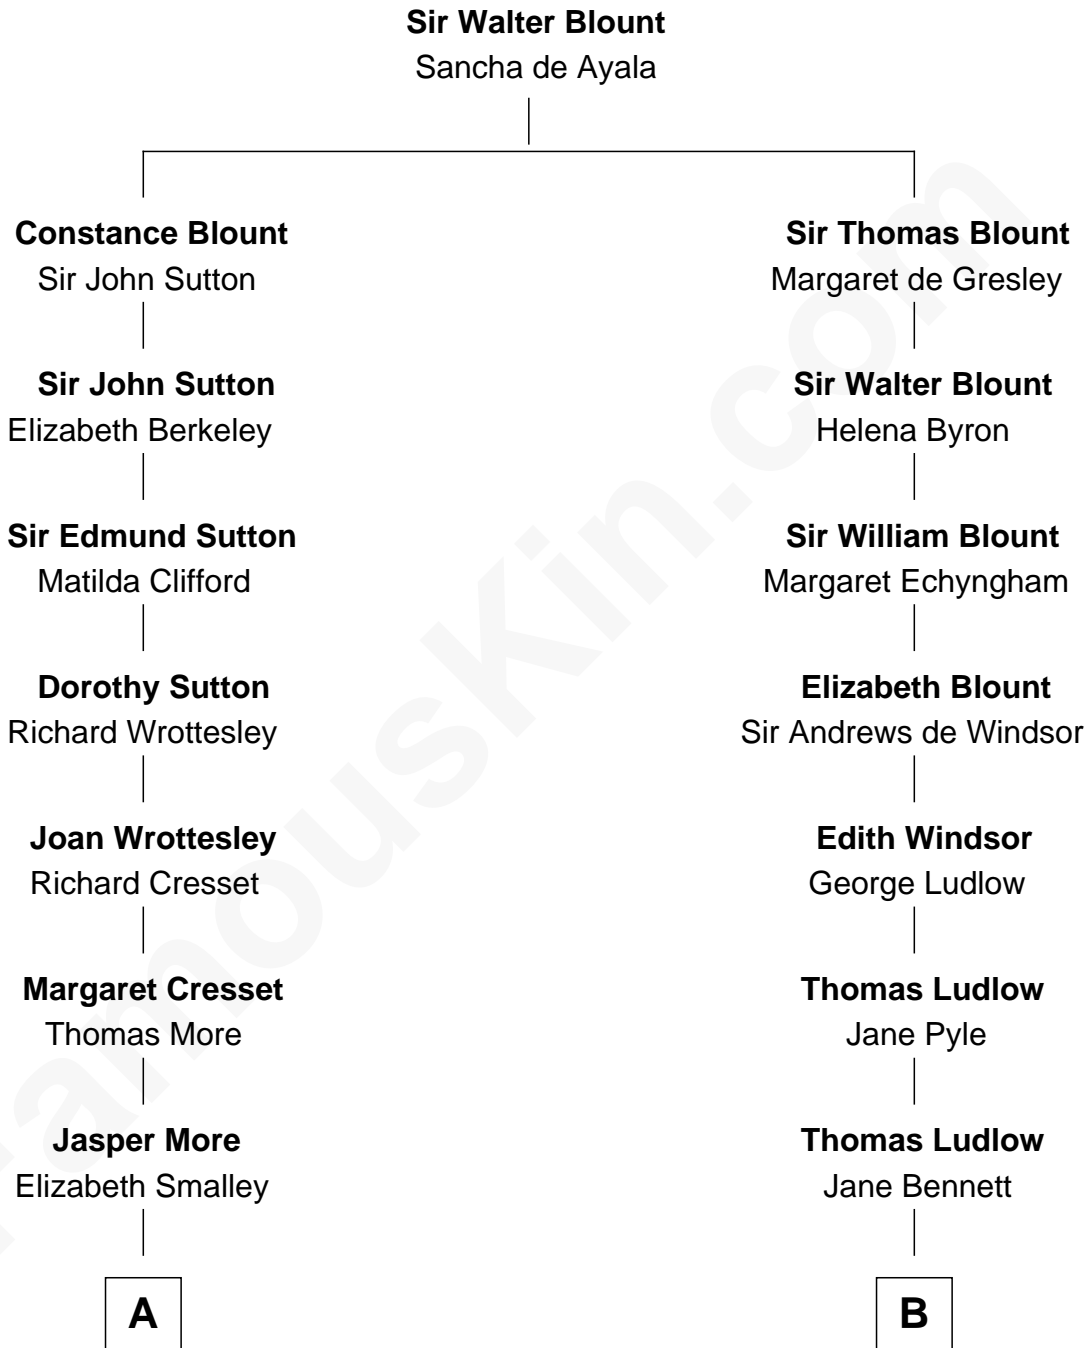

**MAYFLOWER**

# FamousKin.com Relationship Chart of **Richard More**

(c1614 - c1696) Mayflower passenger 1620

8th cousin 7 times removed of

**Eleanor Roosevelt**

First Lady of President Franklin D. Roosevelt

**A**

**Katherine More**  
Col. Samuel More

**Richard More**  
*Mayflower passenger 1620*

**B**

**Gabriel Ludlow**  
Martha - - - - -

**Gabriel Ludlow**  
Sarah Hanmer

**Gabriel Ludlow**  
Frances Duncan

**Gabriel George Ludlow**  
Ann Ver Planck

**Gabriel Ver Planck Ludlow**  
Elizabeth A. Hunter