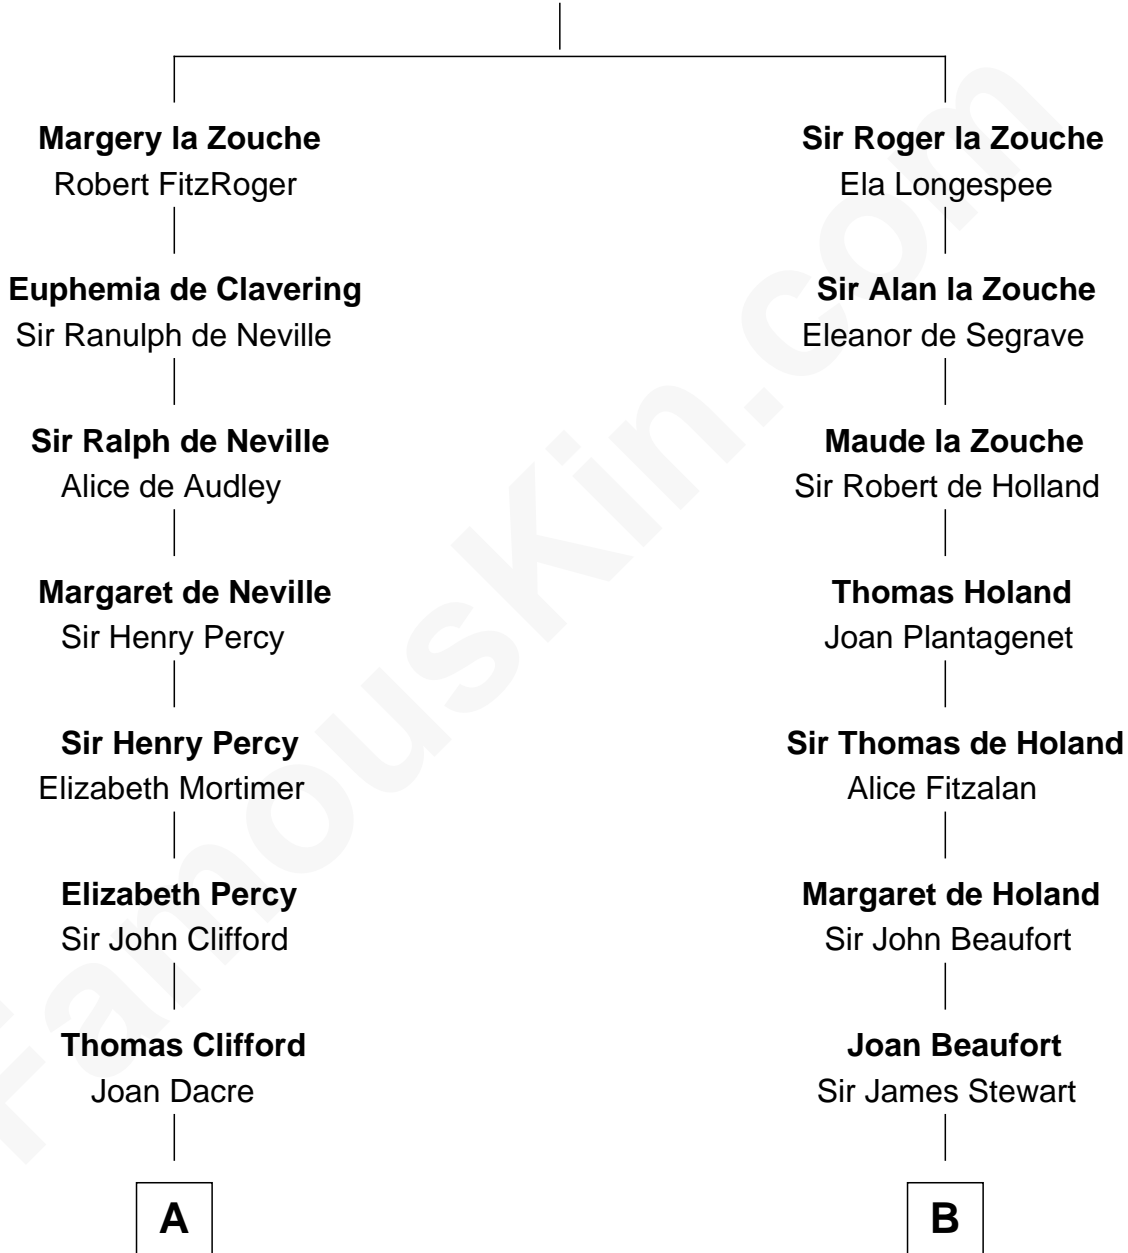

MAYFLOWER

FamousKin.com Relationship Chart of Richard More

(c1614 - c1696) Mayflower passenger 1620

13th cousin 7 times removed of

Theodore Roosevelt
26th U.S. President

Alan la Zouche
Ellen de Quincy

C

Anne Irvine

James Bulloch

James Stephens Bulloch

Martha Stewart

Martha Bulloch

Theodore Roosevelt

Theodore Roosevelt

26th U.S. President

FamousKin.com