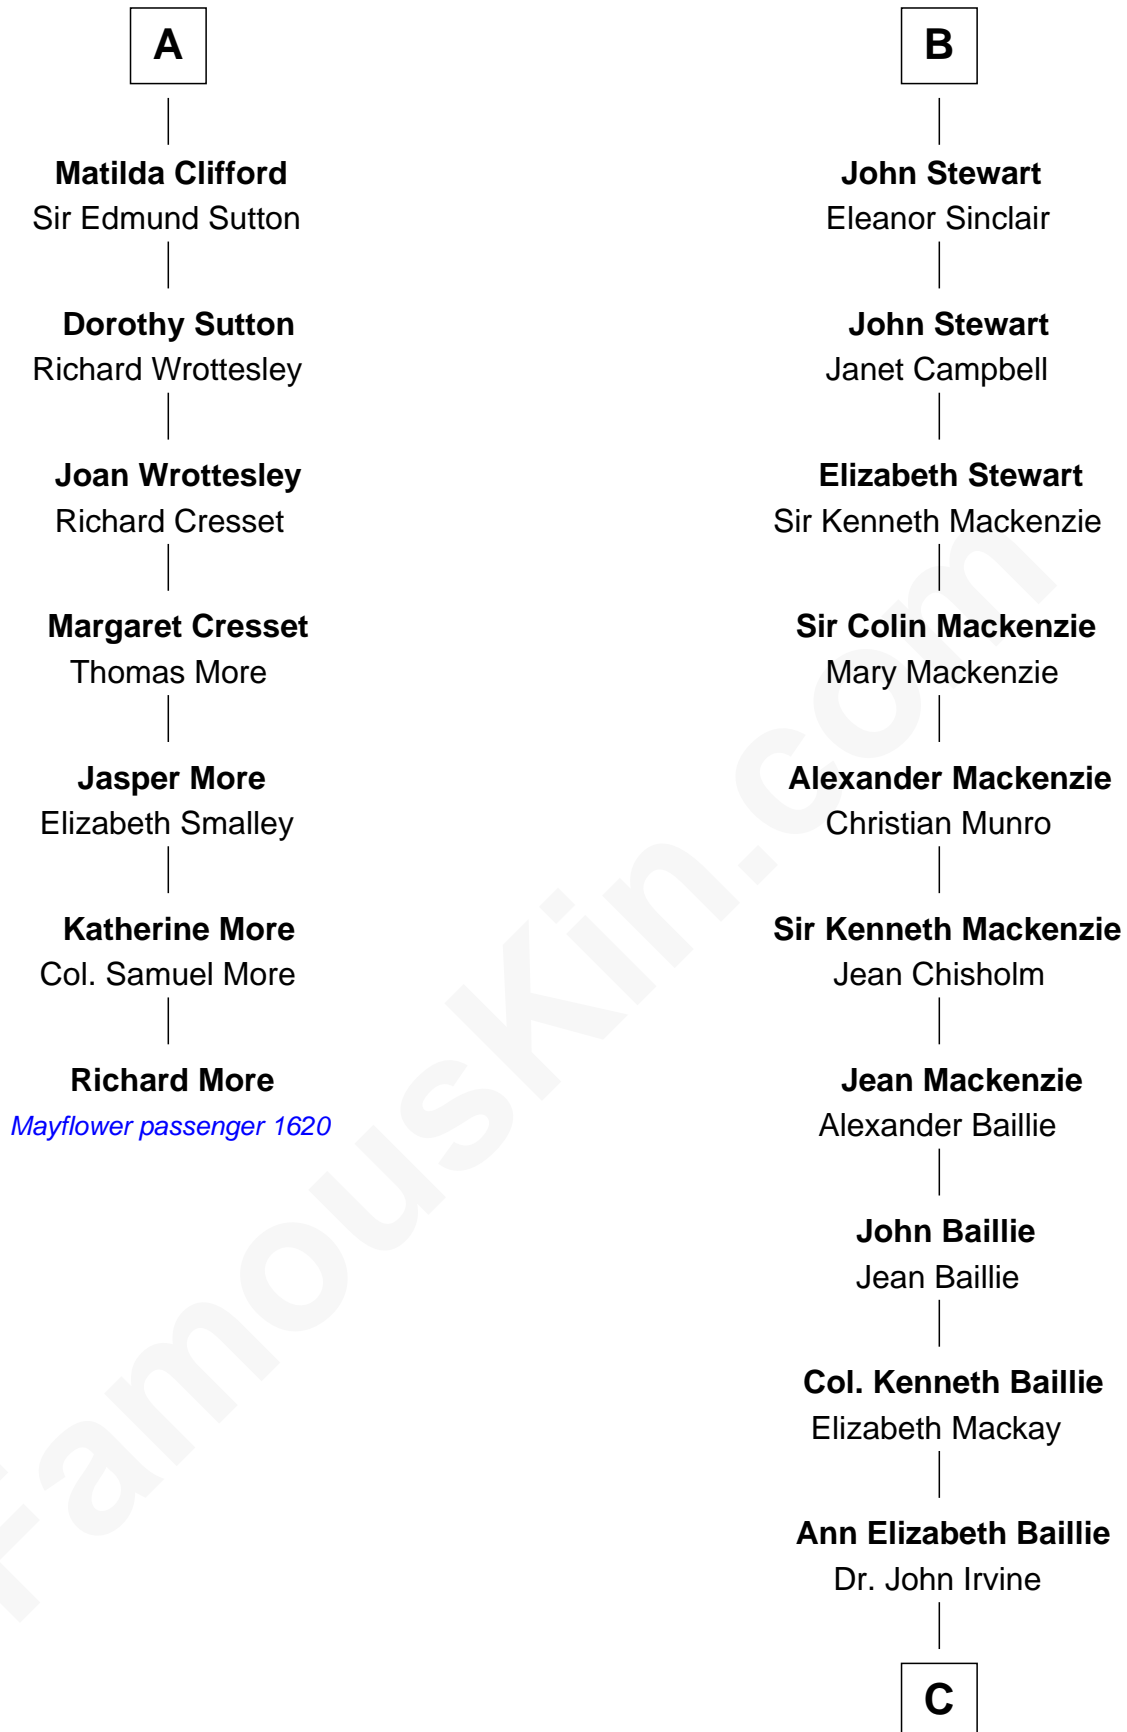

MAYFLOWER

FamousKin.com Relationship Chart of Richard More

(c1614 - c1696) Mayflower passenger 1620

13th cousin 7 times removed of

Theodore Roosevelt
26th U.S. President

Alan la Zouche
Ellen de Quincy

C

Anne Irvine

James Bulloch

James Stephens Bulloch

Martha Stewart

Martha Bulloch

Theodore Roosevelt

Theodore Roosevelt

26th U.S. President

FamousKin.com