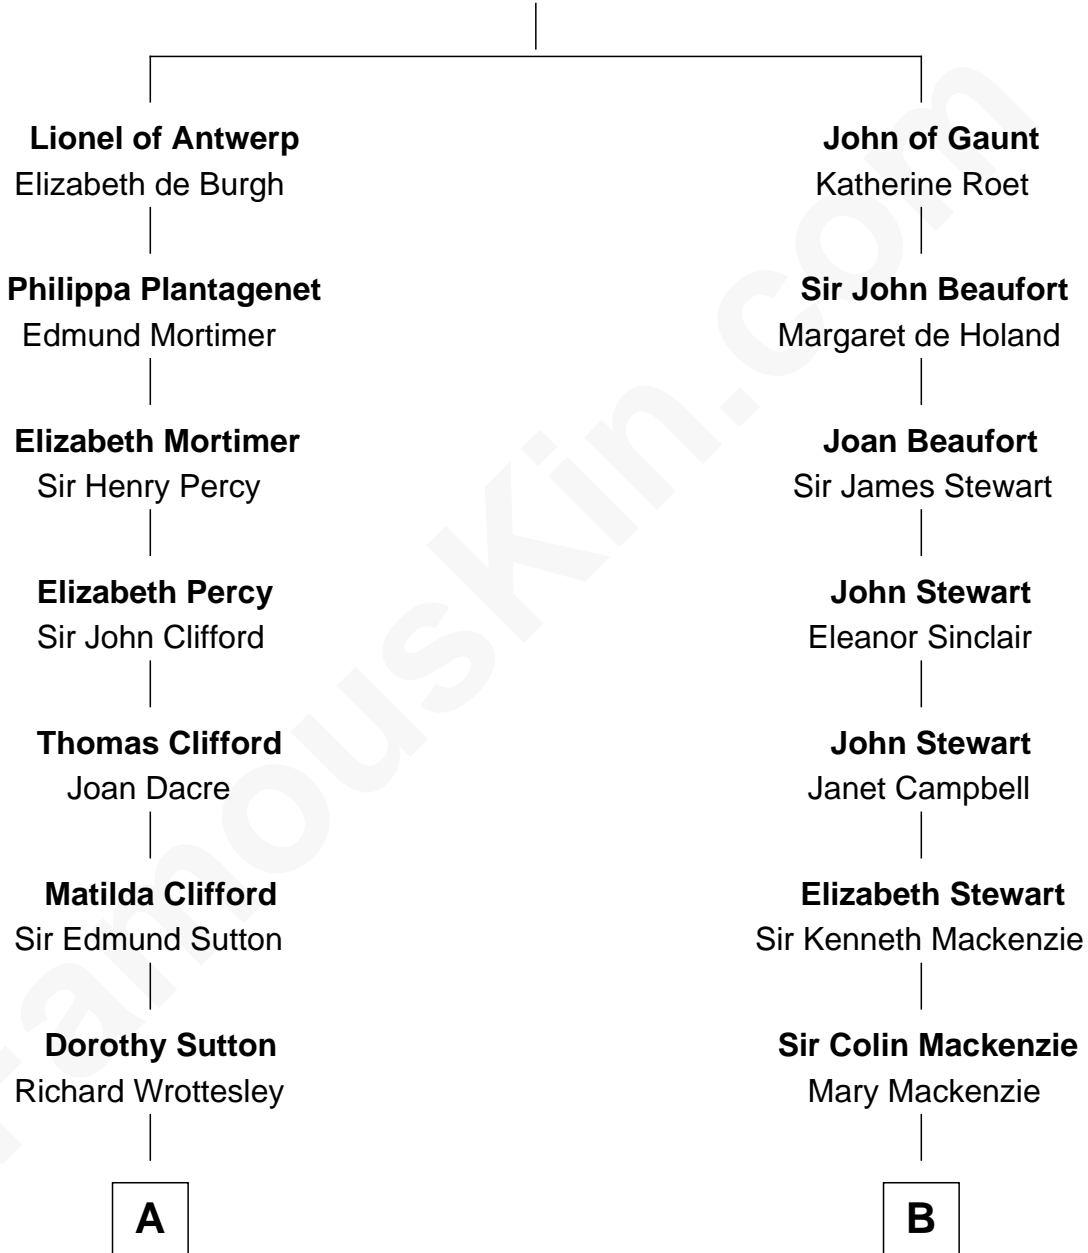

MAYFLOWER

FamousKin.com Relationship Chart of **Richard More**

(c1614 - c1696) Mayflower passenger 1620

11th cousin 5 times removed of

Theodore Roosevelt

26th U.S. President

Edward III, King of England

Philippa of Hainault

A

Joan Wrottesley

Richard Cresset

Margaret Cresset

Thomas More

Jasper More

Elizabeth Smalley

Katherine More