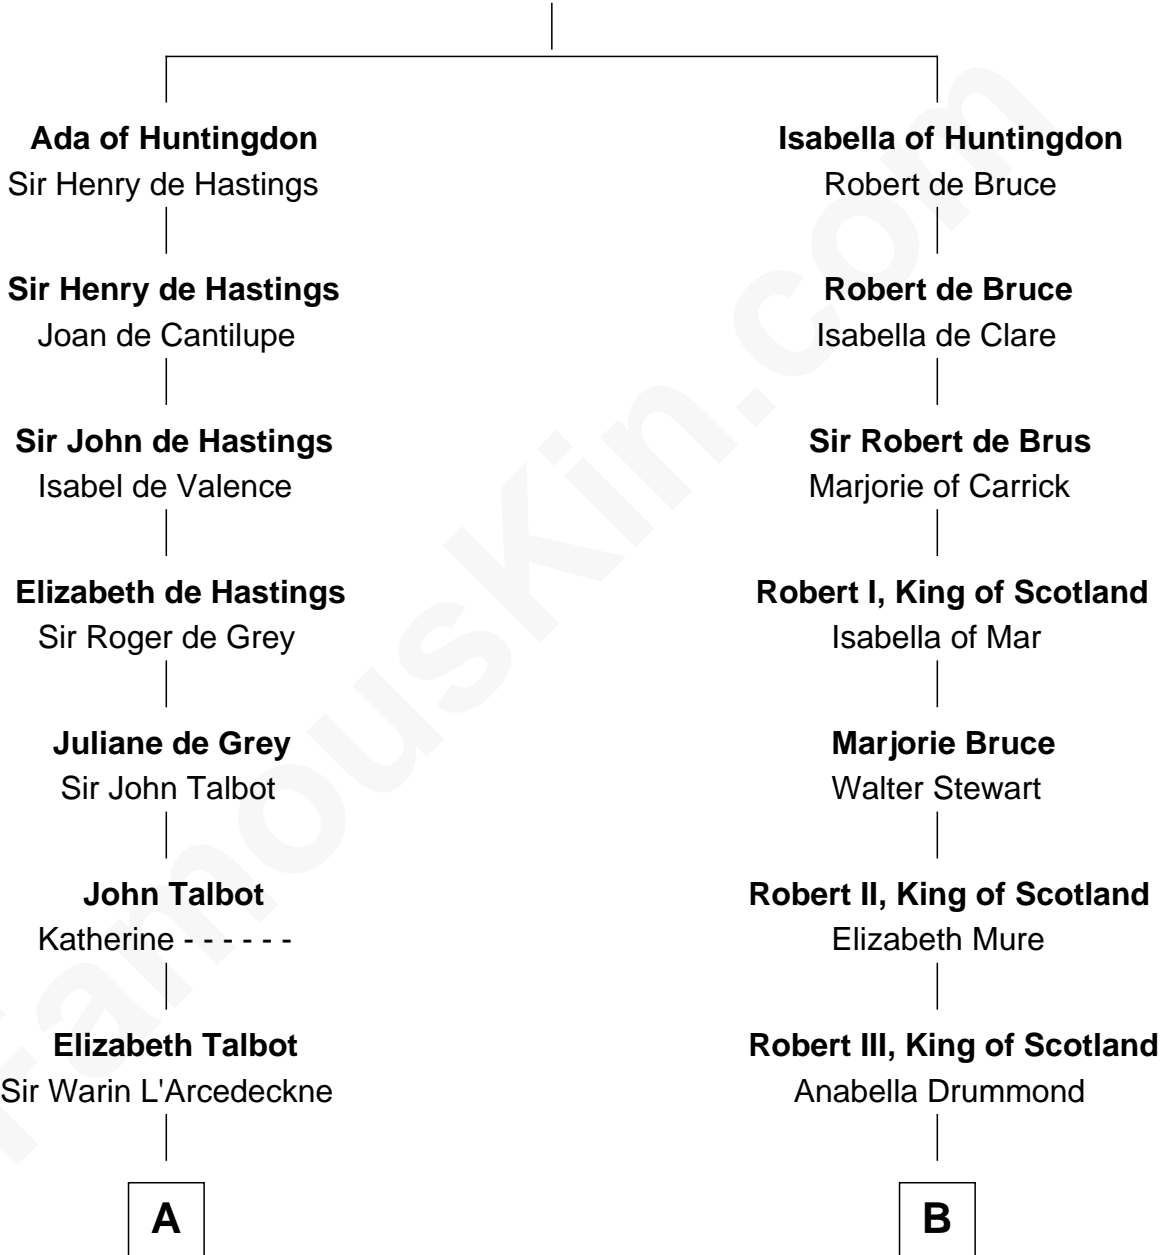

**MAYFLOWER**

# FamousKin.com Relationship Chart of **Richard More**

(c1614 - c1696) *Mayflower passenger 1620*

15th cousin 6 times removed of

**Theodore Roosevelt**  
*26th U.S. President*

**David of Huntingdon**  
Maud of Chester

**C**

**Dr. John Irvine**

Ann Elizabeth Baillie

**Anne Irvine**

James Bulloch

**James Stephens Bulloch**

Martha Stewart

**Martha Bulloch**

Theodore Roosevelt

**Theodore Roosevelt**

*26th U.S. President*