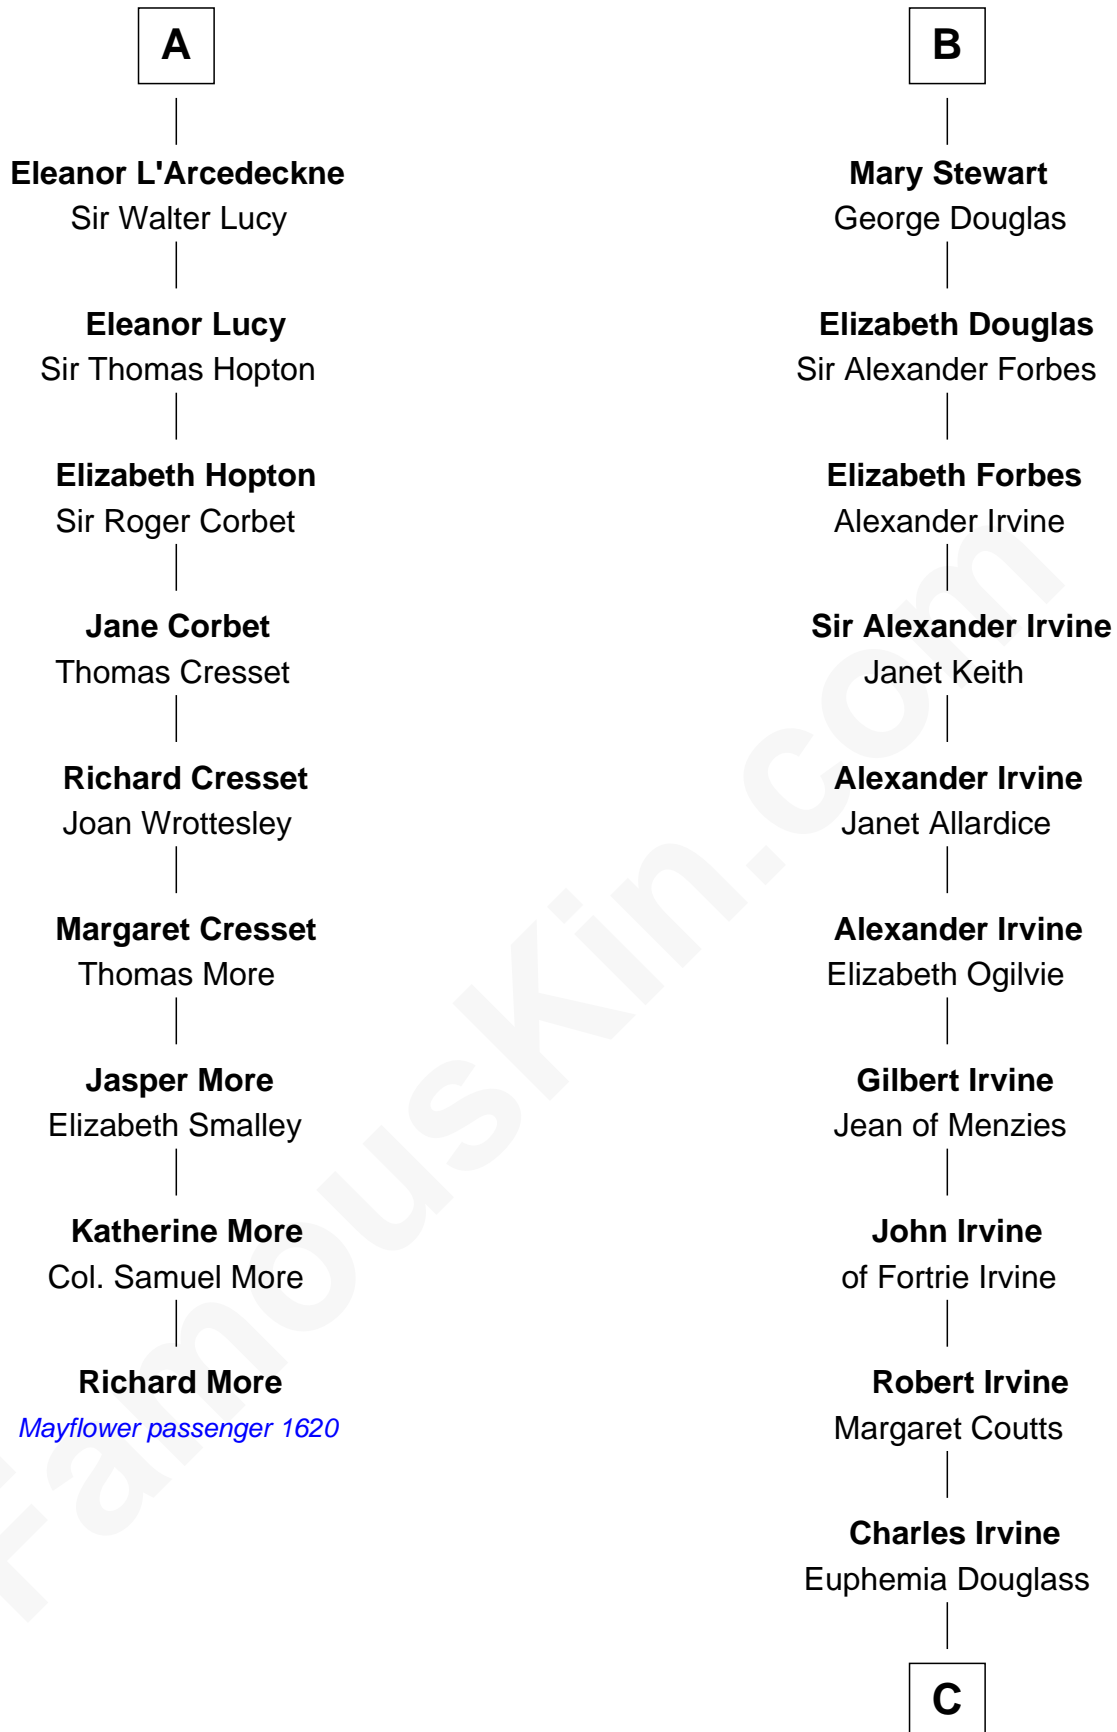

**MAYFLOWER**

# FamousKin.com Relationship Chart of **Richard More**

(c1614 - c1696) *Mayflower passenger 1620*

15th cousin 6 times removed of

**Theodore Roosevelt**  
*26th U.S. President*

**David of Huntingdon**  
Maud of Chester

**C**

**Dr. John Irvine**

Ann Elizabeth Baillie

**Anne Irvine**

James Bulloch

**James Stephens Bulloch**

Martha Stewart

**Martha Bulloch**

Theodore Roosevelt

**Theodore Roosevelt**

*26th U.S. President*