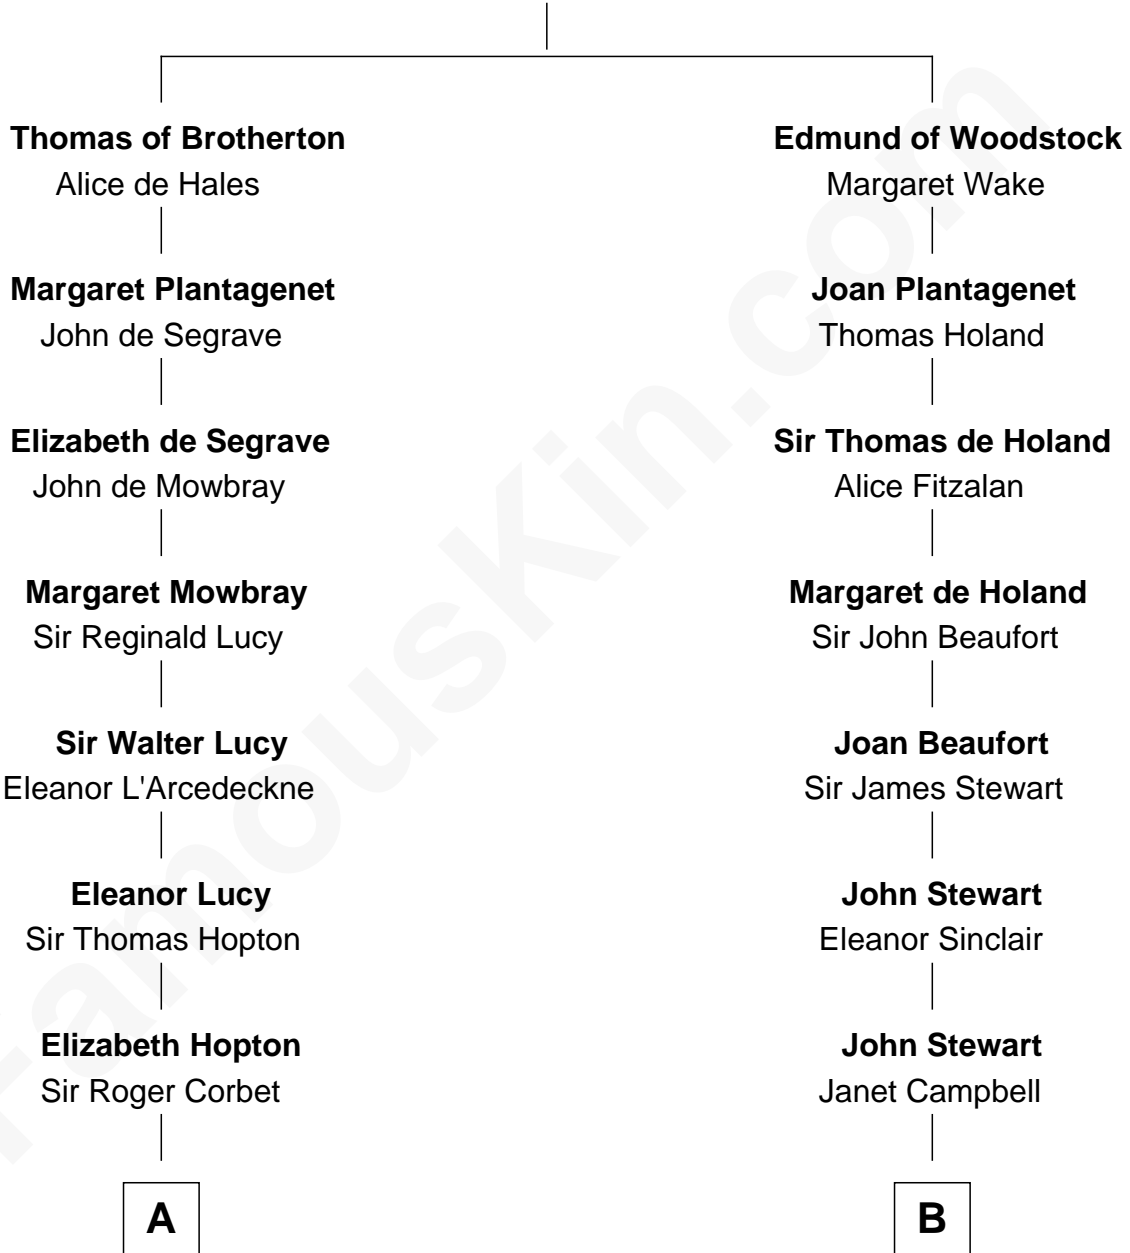

MAYFLOWER

FamousKin.com Relationship Chart of **Richard More**

(c1614 - c1696) *Mayflower* passenger 1620

12th cousin 6 times removed of

Theodore Roosevelt
26th U.S. President

Margaret of France
Edward I, King of England

C

Martha Bulloch
Theodore Roosevelt

Theodore Roosevelt
26th U.S. President

FamousKin.com