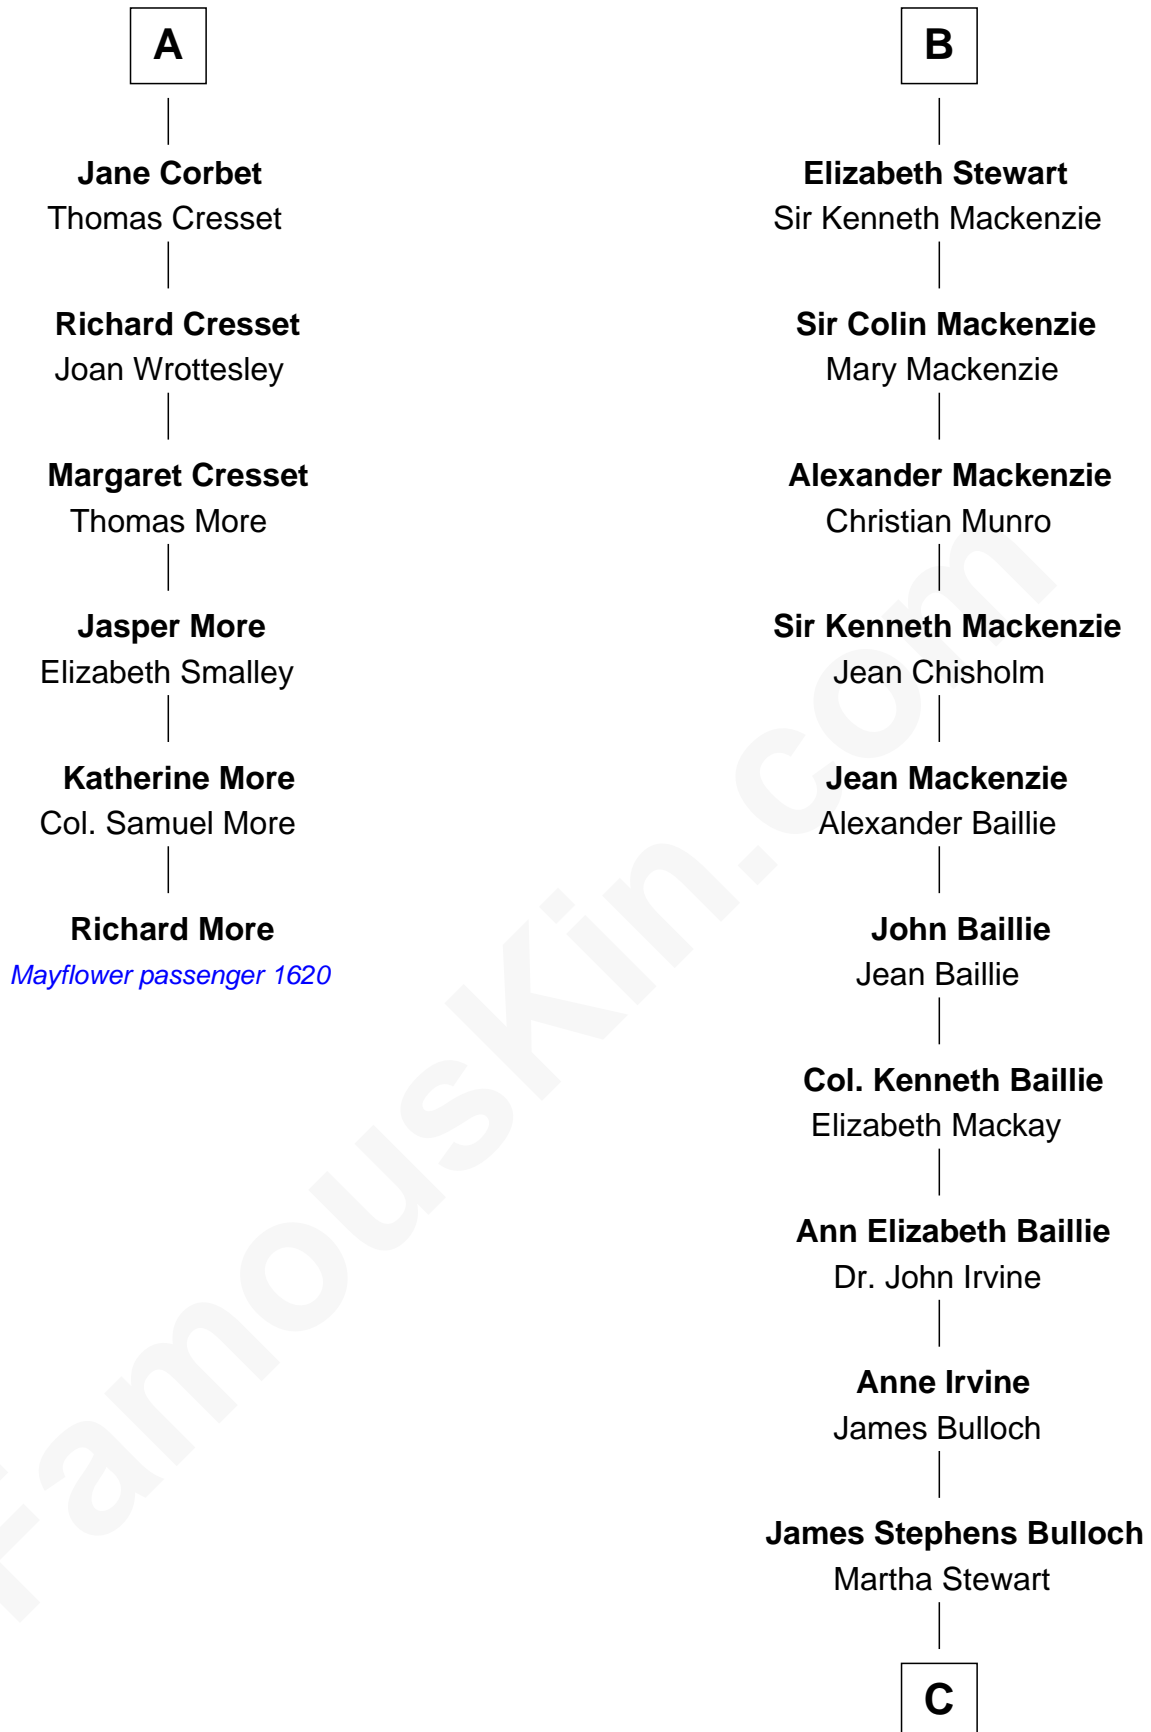

MAYFLOWER

FamousKin.com Relationship Chart of **Richard More**

(c1614 - c1696) *Mayflower* passenger 1620

12th cousin 6 times removed of

Theodore Roosevelt
26th U.S. President

Margaret of France
Edward I, King of England

C

Martha Bulloch
Theodore Roosevelt

Theodore Roosevelt
26th U.S. President

FamousKin.com