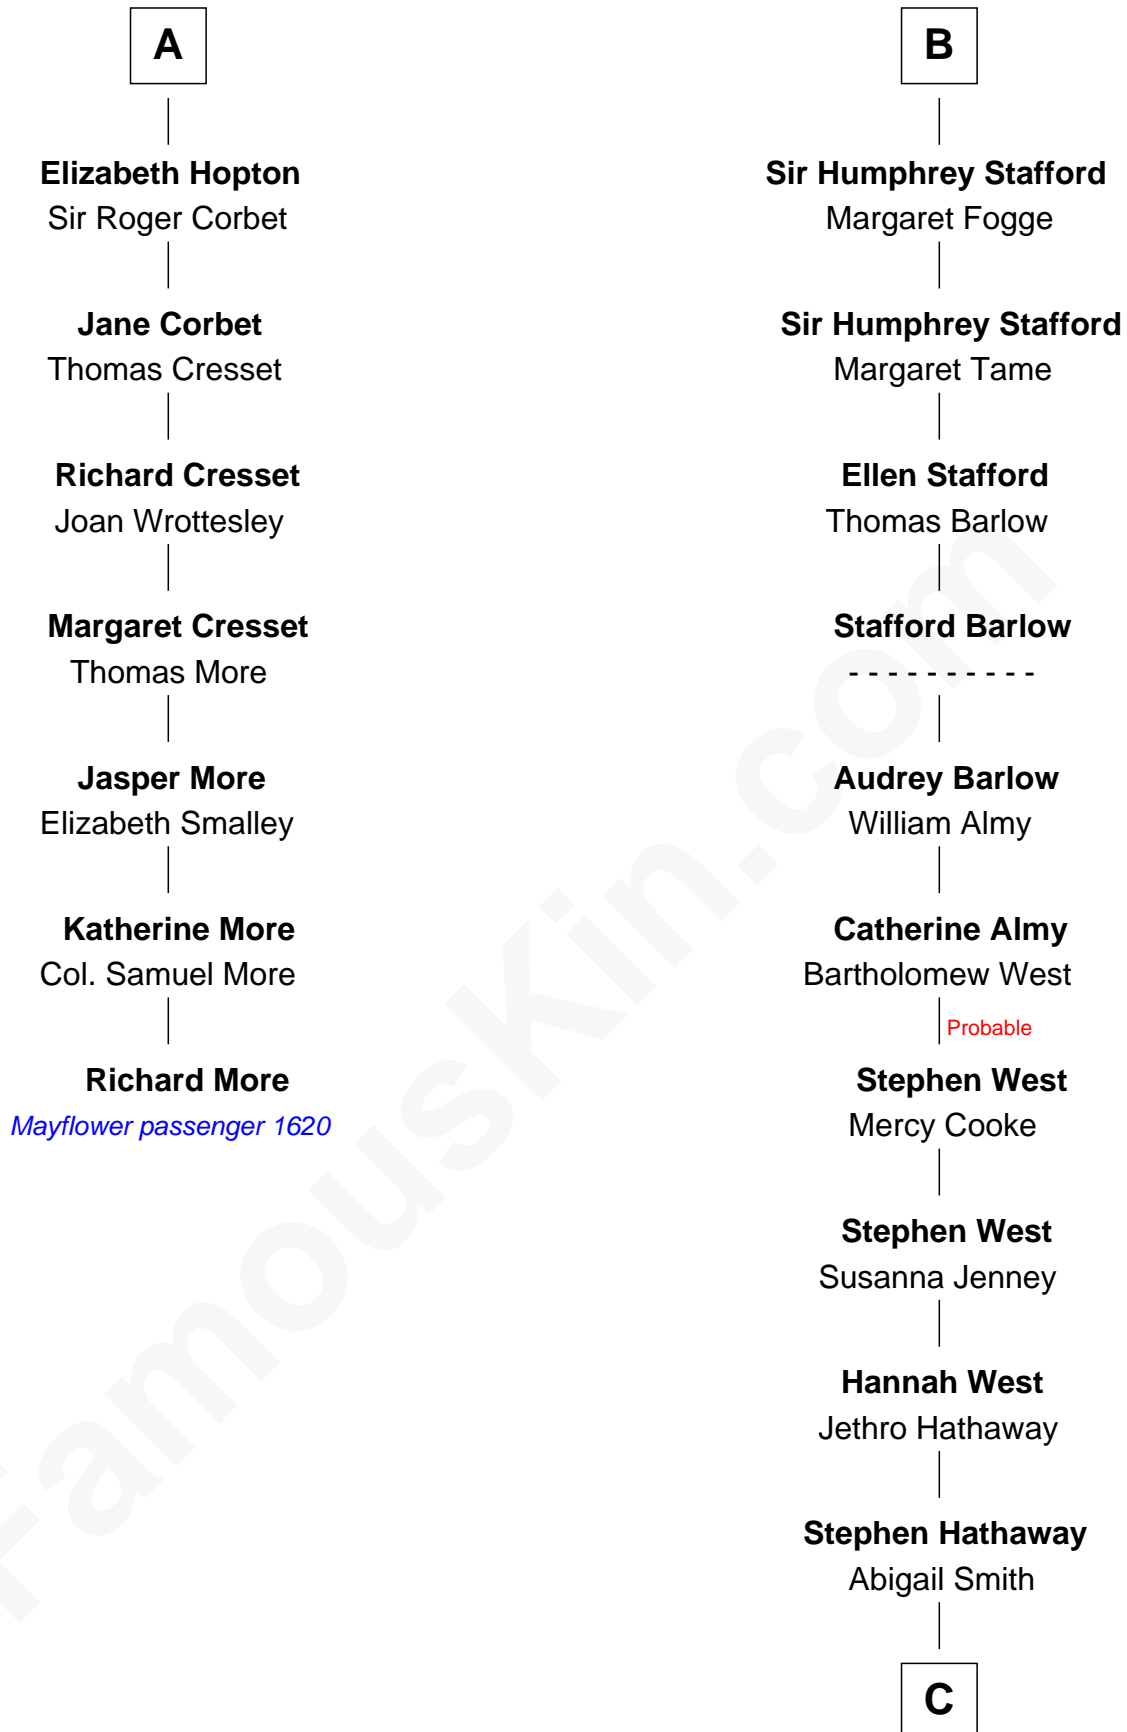

MAYFLOWER

FamousKin.com Relationship Chart of Richard More

(c1614 - c1696) Mayflower passenger 1620

13th cousin 7 times removed of

Alice (Lee) Roosevelt

First Wife of President Theodore Roosevelt

John de Botetourte

Alice Grey

Sir William Burley

Elizabeth Burley

Sir John Hopton

Sir Walter Hopton

Joan Mortimer

Sir Thomas Hopton

Eleanor Lucy

Ralph Stafford

Sir Humphrey Stafford

Elizabeth Burdet

Sir Humphrey Stafford

Eleanor Aylesbury

Humphrey Stafford

Katherine Fray

B

C

Humphrey Hathaway

Abigail Smith

Alice Russell Hathaway

Elisha Haskell

Caroline Watts Haskell

George Cabot Lee

Alice (Lee) Roosevelt