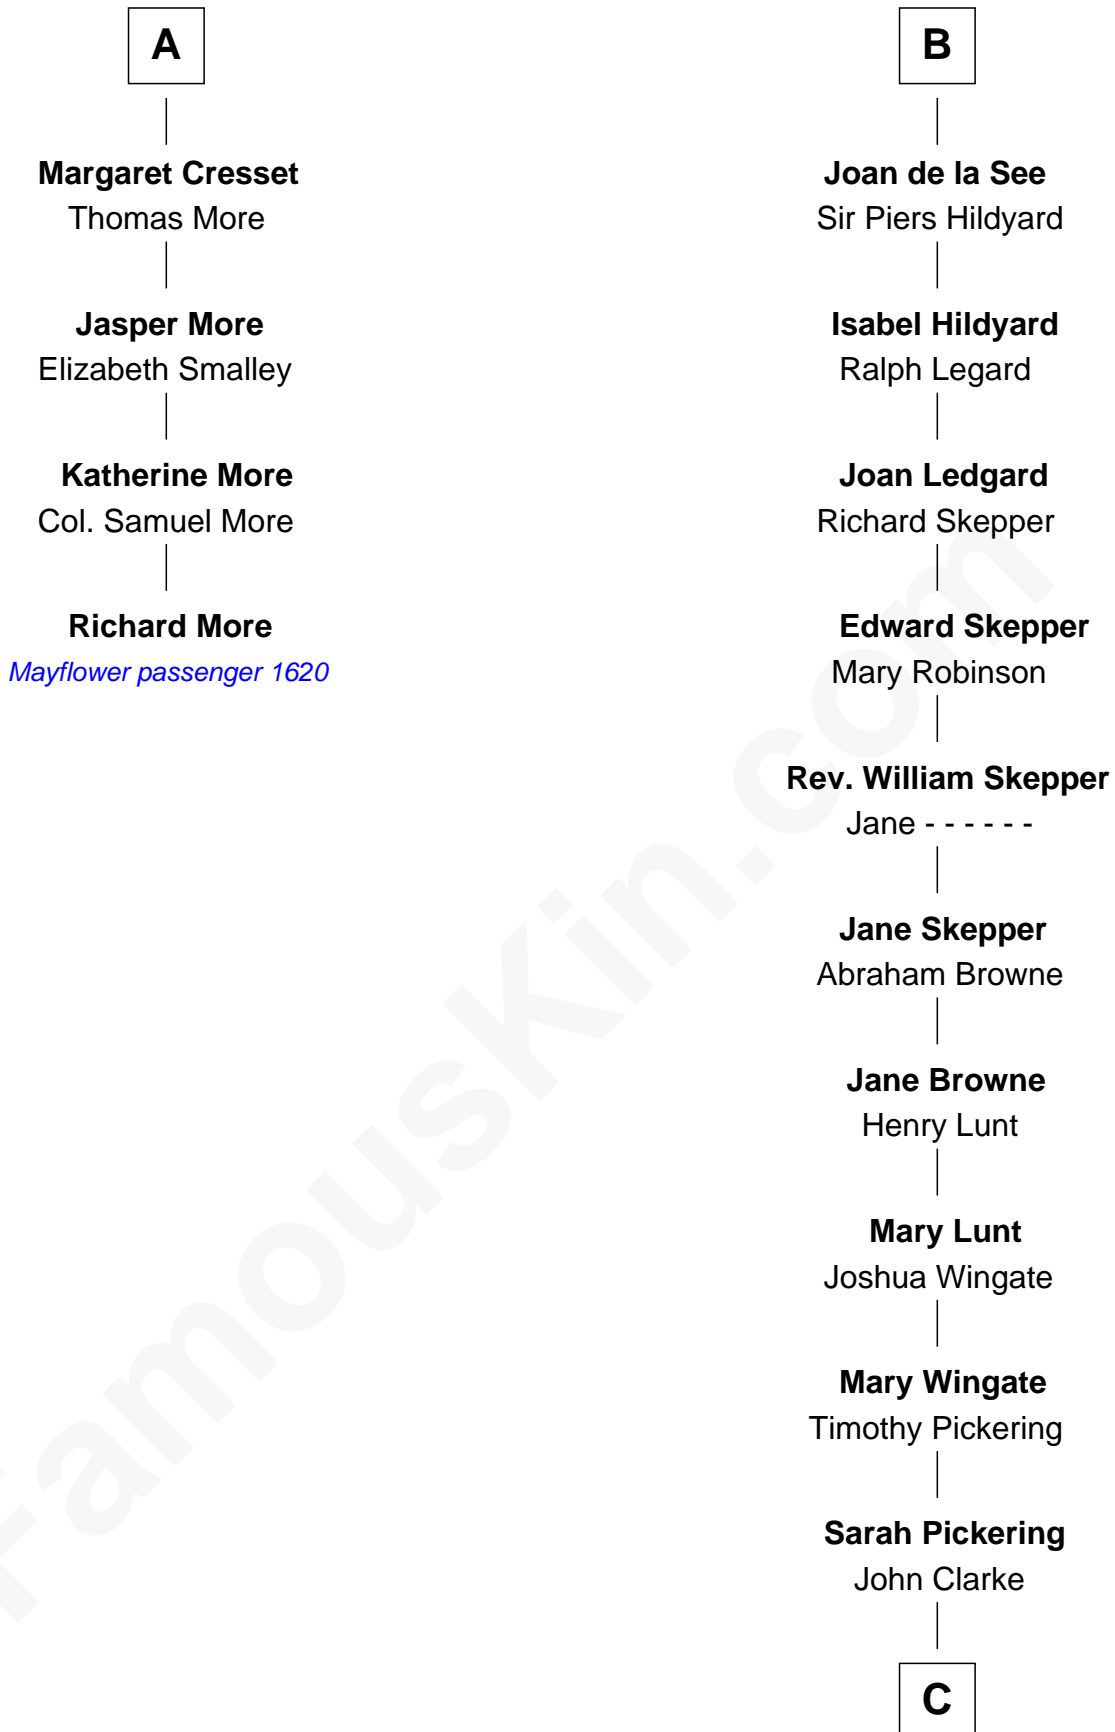

MAYFLOWER

FamousKin.com Relationship Chart of **Richard More**

(c1614 - c1696) Mayflower passenger 1620

10th cousin 11 times removed of

Alice (Lee) Roosevelt

First Wife of President Theodore Roosevelt

C

Nancy Clarke

Francis Cabot

Mary Ann Cabot

Nathaniel Cabot Lee

John Clarke Lee

Harriet Paine Rose

George Cabot Lee

Caroline Watts Haskell

Alice (Lee) Roosevelt