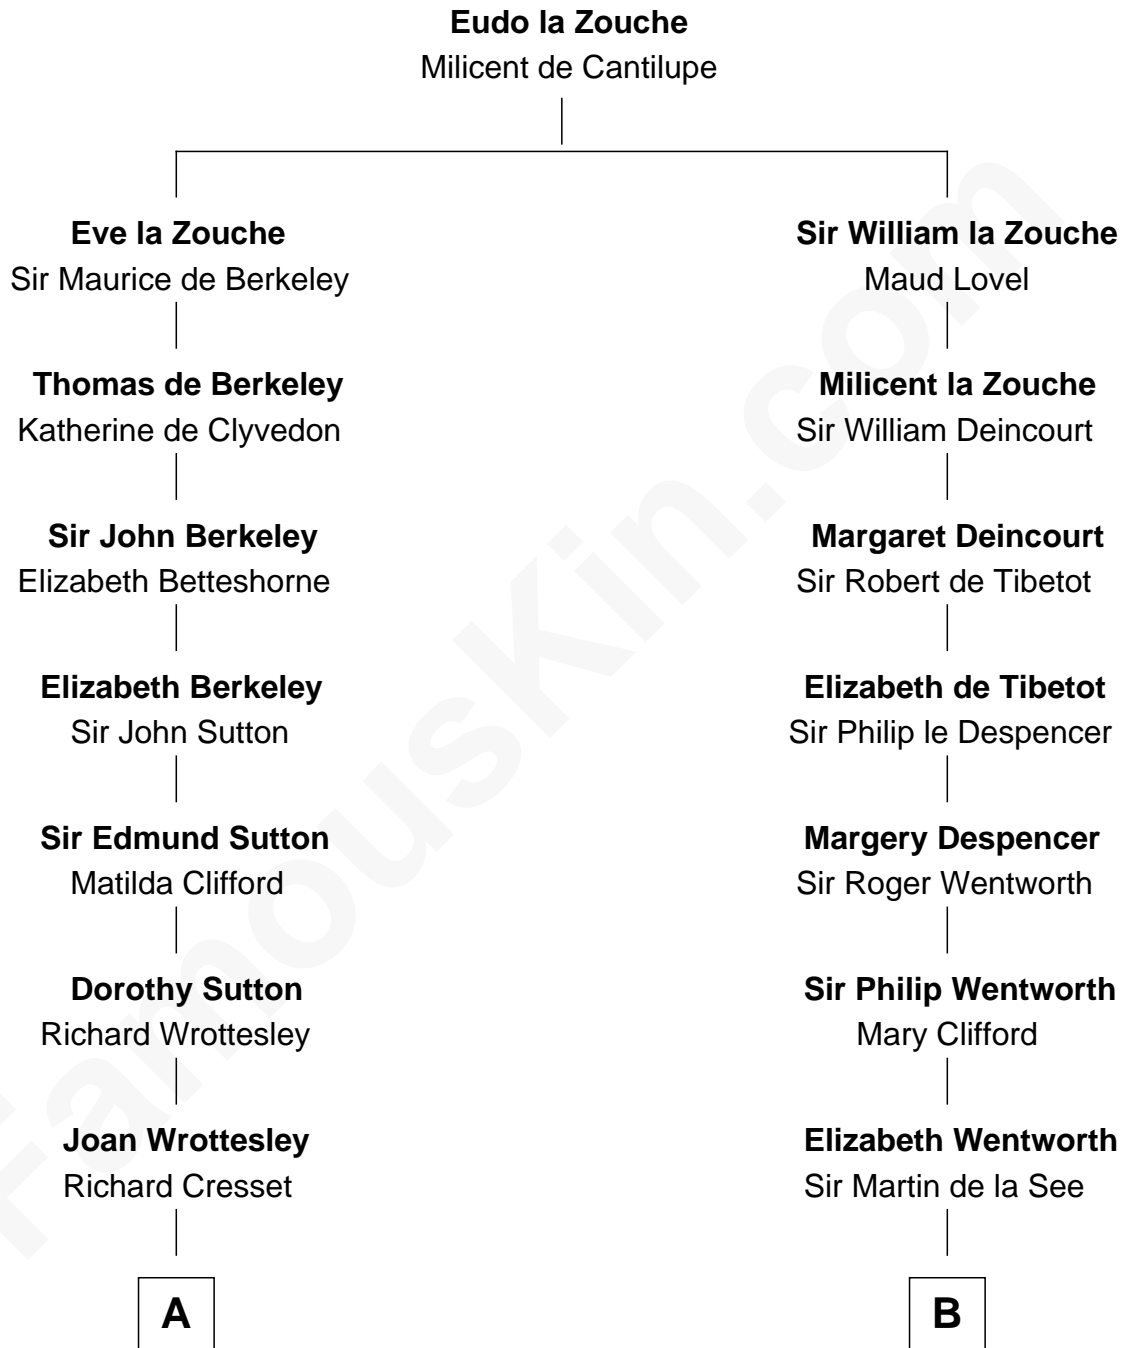

MAYFLOWER

FamousKin.com Relationship Chart of **Richard More**

(c1614 - c1696) Mayflower passenger 1620

10th cousin 11 times removed of

Alice (Lee) Roosevelt

First Wife of President Theodore Roosevelt

C

Nancy Clarke

Francis Cabot

Mary Ann Cabot

Nathaniel Cabot Lee

John Clarke Lee

Harriet Paine Rose

George Cabot Lee

Caroline Watts Haskell

Alice (Lee) Roosevelt