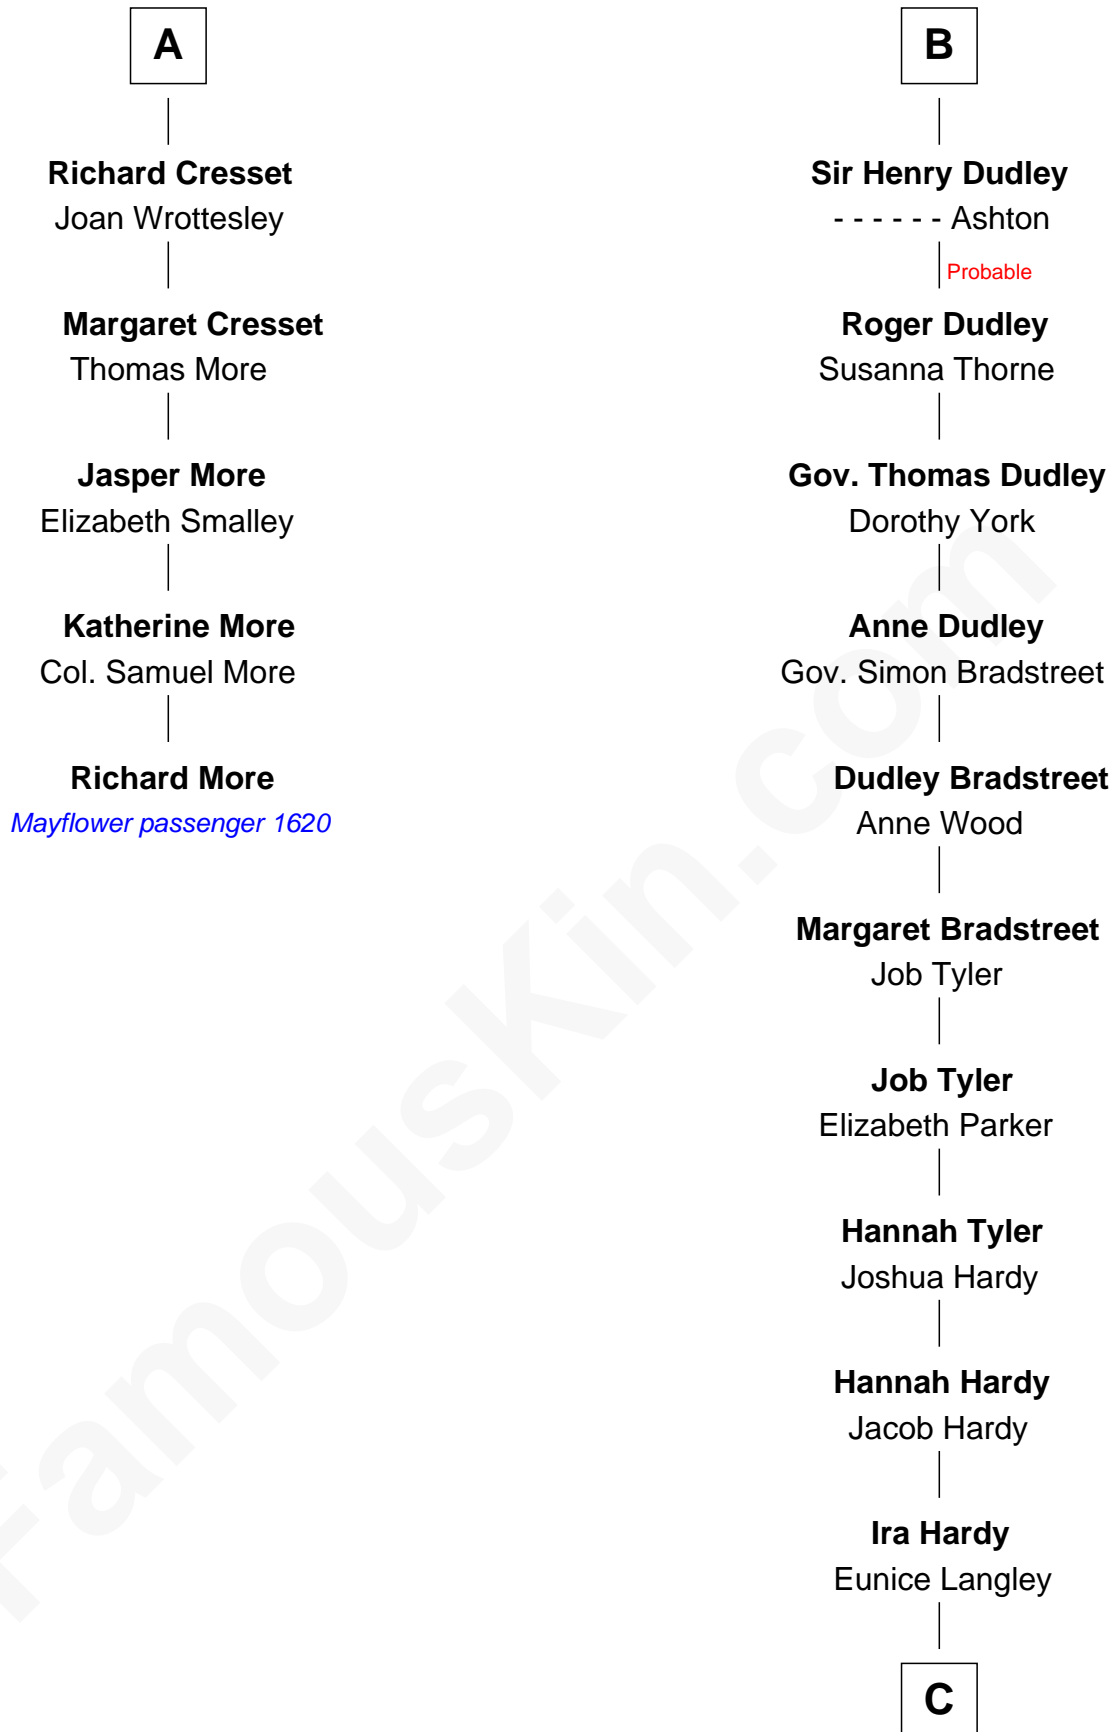

MAYFLOWER

FamousKin.com Relationship Chart of

Richard More

(c1614 - c1696) *Mayflower passenger 1620*

11th cousin 10 times removed of

James Taylor

Singer-Songwriter

C

—
Lovercia L. Hardy

Willard Knox

—
Fred Charles Knox

Ruth Elizabeth Collins

—
Ella Angelique Knox

Henry Herman Woodard

—
Gertrude Arline Woodard

Dr. Isaac Montrose Taylor

—
James Taylor

Singer-Songwriter