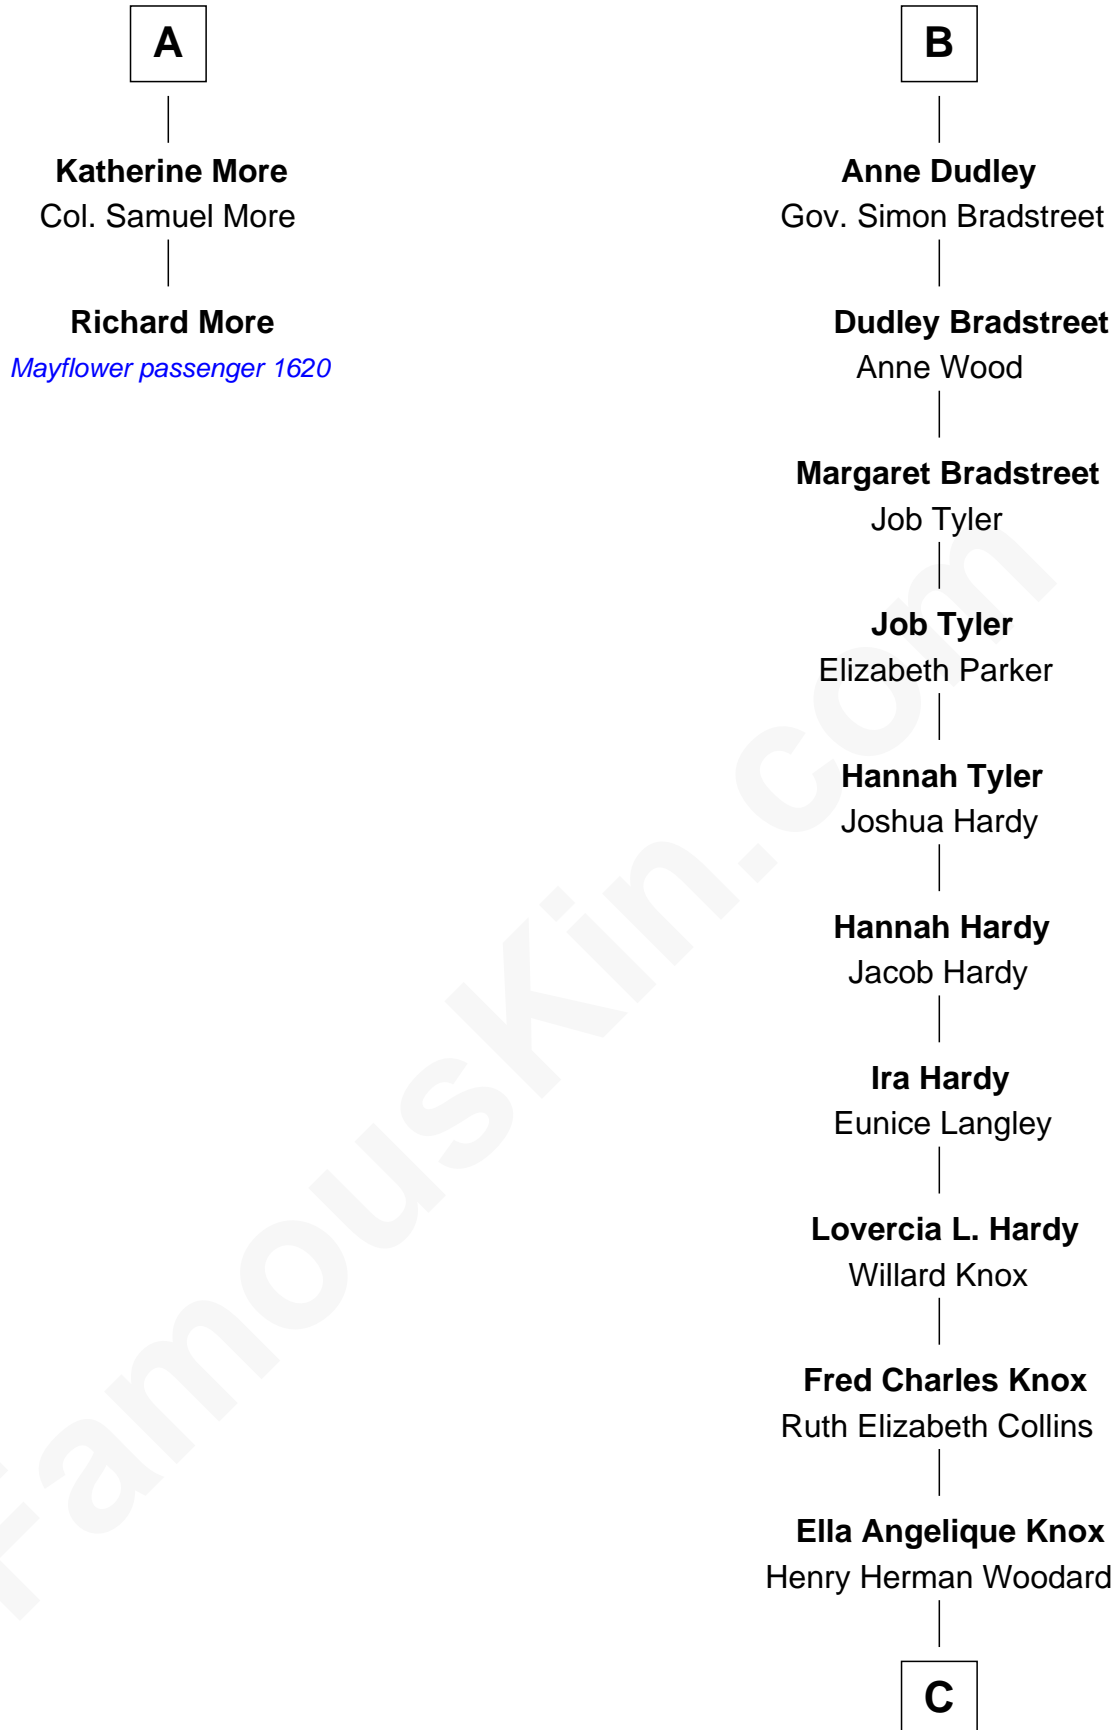

**MAYFLOWER**

# FamousKin.com Relationship Chart of

**Richard More**

(c1614 - c1696) Mayflower passenger 1620

8th cousin 10 times removed of

**James Taylor**

Singer-Songwriter

**C**

**Gertrude Arline Woodard**

Dr. Isaac Montrose Taylor

**James Taylor**

*Singer-Songwriter*

FamousKin.com