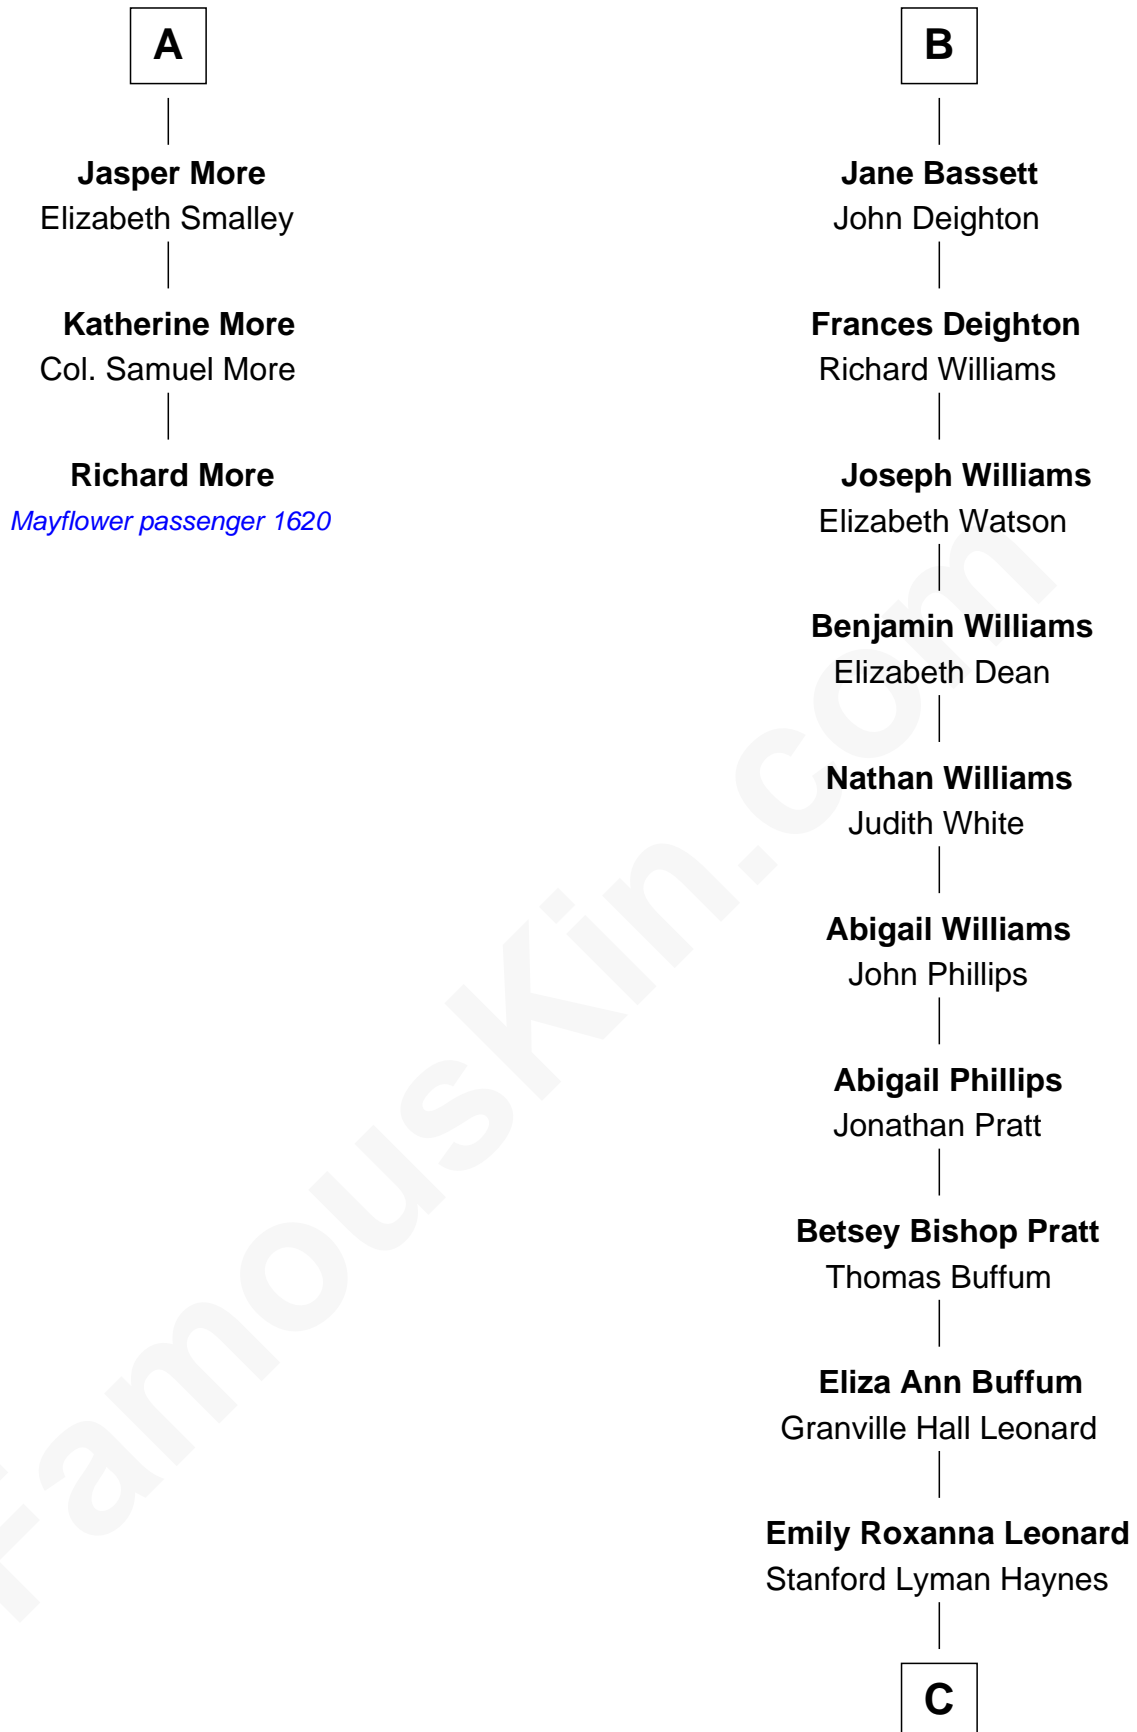

MAYFLOWER

FamousKin.com Relationship Chart of

Richard More

(c1614 - c1696) Mayflower passenger 1620

9th cousin 10 times removed of

James Taylor

Singer-Songwriter

John de Mowbray
Elizabeth de Segrave

C

Theodosia Haynes

Alexander Taylor

Dr. Isaac Montrose Taylor

Gertrude Arline Woodard

James Taylor

Singer-Songwriter

FamousKin.com