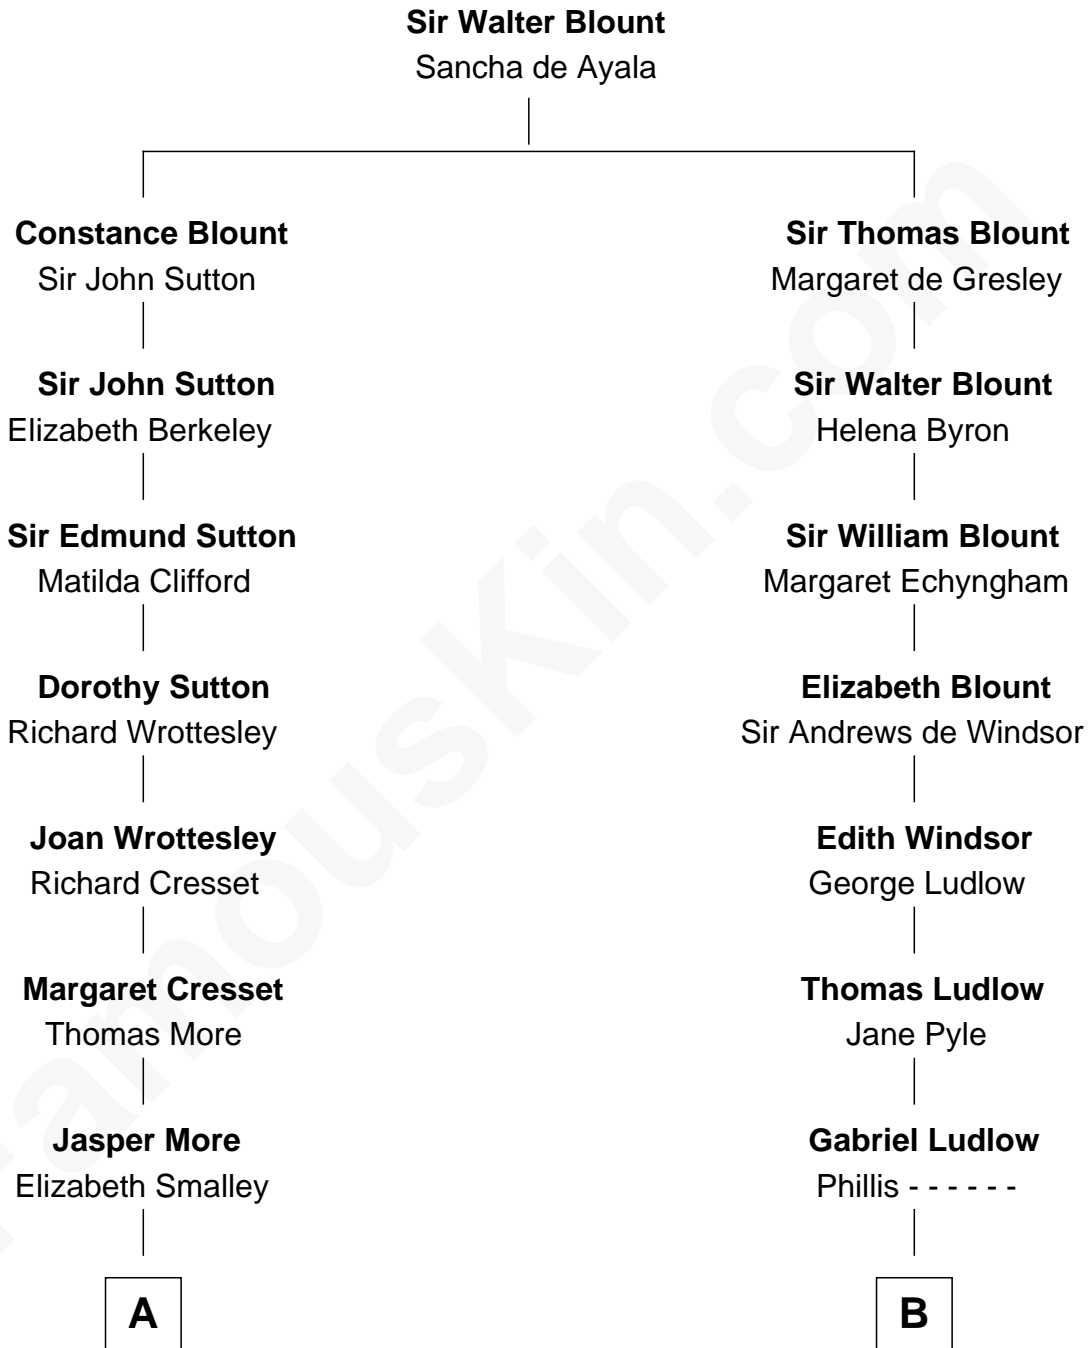

MAYFLOWER

FamousKin.com Relationship Chart of

Richard More

(c1614 - c1696) *Mayflower passenger 1620*

8th cousin 2 times removed of

Carter Braxton

Signer of the Declaration of Independence

A

Katherine More
Col. Samuel More

Richard More
Mayflower passenger 1620

B

Sarah Ludlow
Col. John Carter

Col. Robert Carter
Elizabeth Landon

Mary Carter
George Braxton

Carter Braxton
Signer of Declaration of Independence