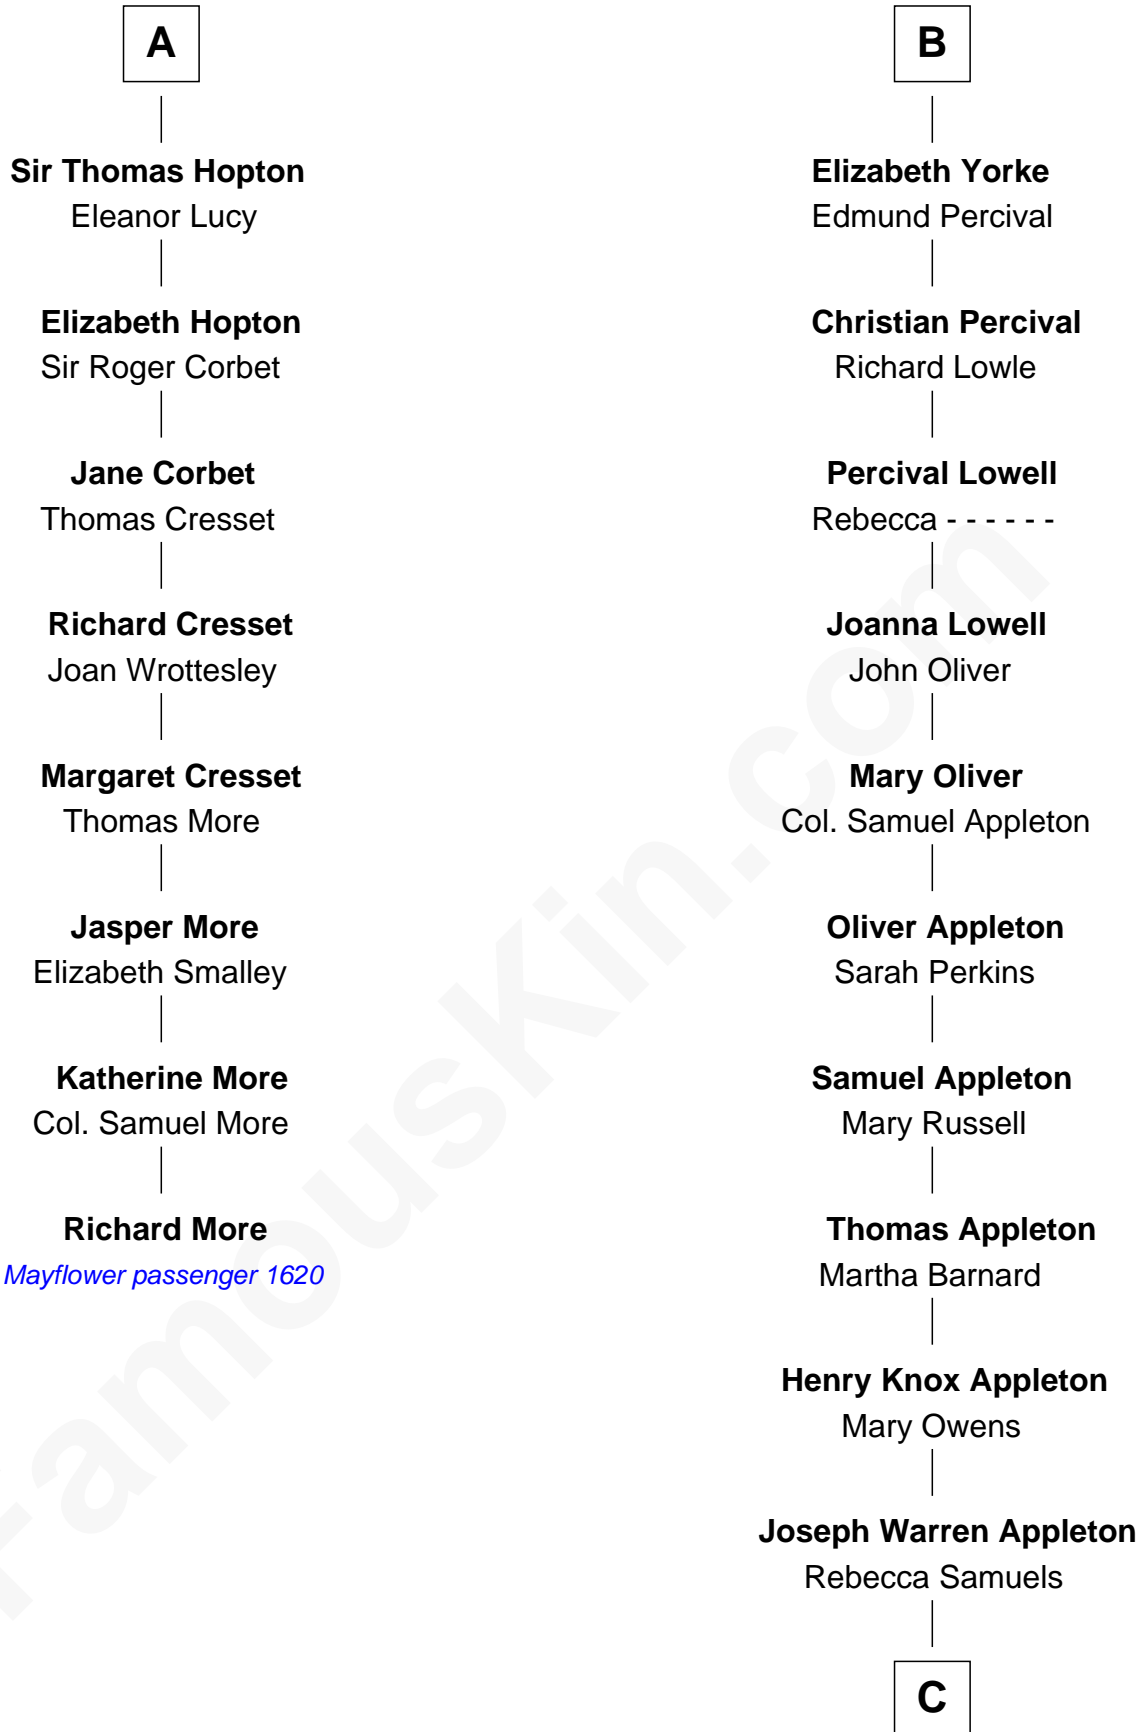

# FamousKin.com Relationship Chart of **Richard More**

(c1614 - c1696) *Mayflower* passenger 1620

14th cousin 7 times removed of

**Marie-Chantal Miller**  
*Crown Princess of Greece*

**Humphrey de Bohun**  
Elizabeth Plantagenet

**Eleanor de Bohun**  
Sir James le Boteler

**Pernel le Boteler**  
Sir Gilbert Talbot

**Elizabeth Talbot**  
Sir Henry de Grey

**Richard Grey**  
Blanche de la Vache

**Alice Grey**  
Sir William Burley

**Elizabeth Burley**  
Sir John Hopton

**Sir Walter Hopton**  
Joan Mortimer

**A**

**Margaret de Bohun**  
Sir Hugh de Courtnay

**Elizabeth de Courtnay**  
Sir Andrew Luttrell

**Sir Hugh Luttrell**  
Catherine de Beaumont

**Sir John Luttrell**  
Margaret Touchet

**Sir James Luttrell**  
Elizabeth Courtnay

**Sir Hugh Luttrell**  
Margaret Hill

**Eleanor Luttrell**  
Roger Yorke

**B**

C

**George H. Appleton**

Mary Helen Edson

**Blanche Louise Appleton**