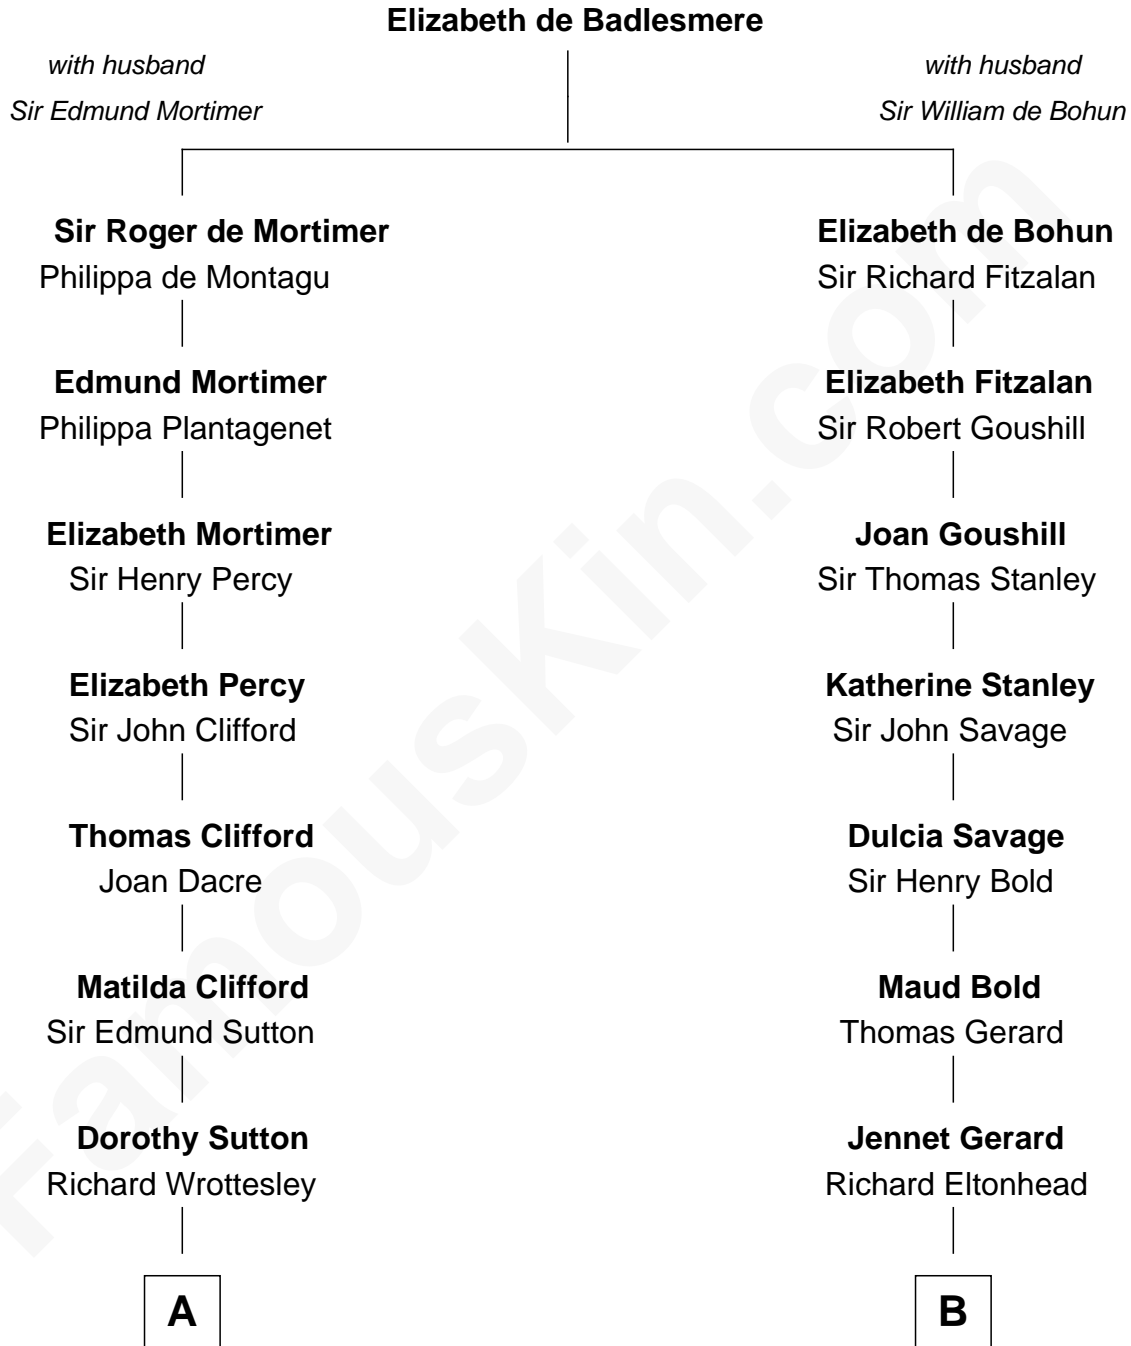

MAYFLOWER

FamousKin.com Relationship Chart of Richard More

(c1614 - c1696) Mayflower passenger 1620

11th cousin 2 times removed of

James Madison
4th U.S. President

A

Joan Wrottesley

Richard Cresset

Margaret Cresset

Thomas More

Jasper More

Elizabeth Smalley

Katherine More

Col. Samuel More

Richard More

Mayflower passenger 1620