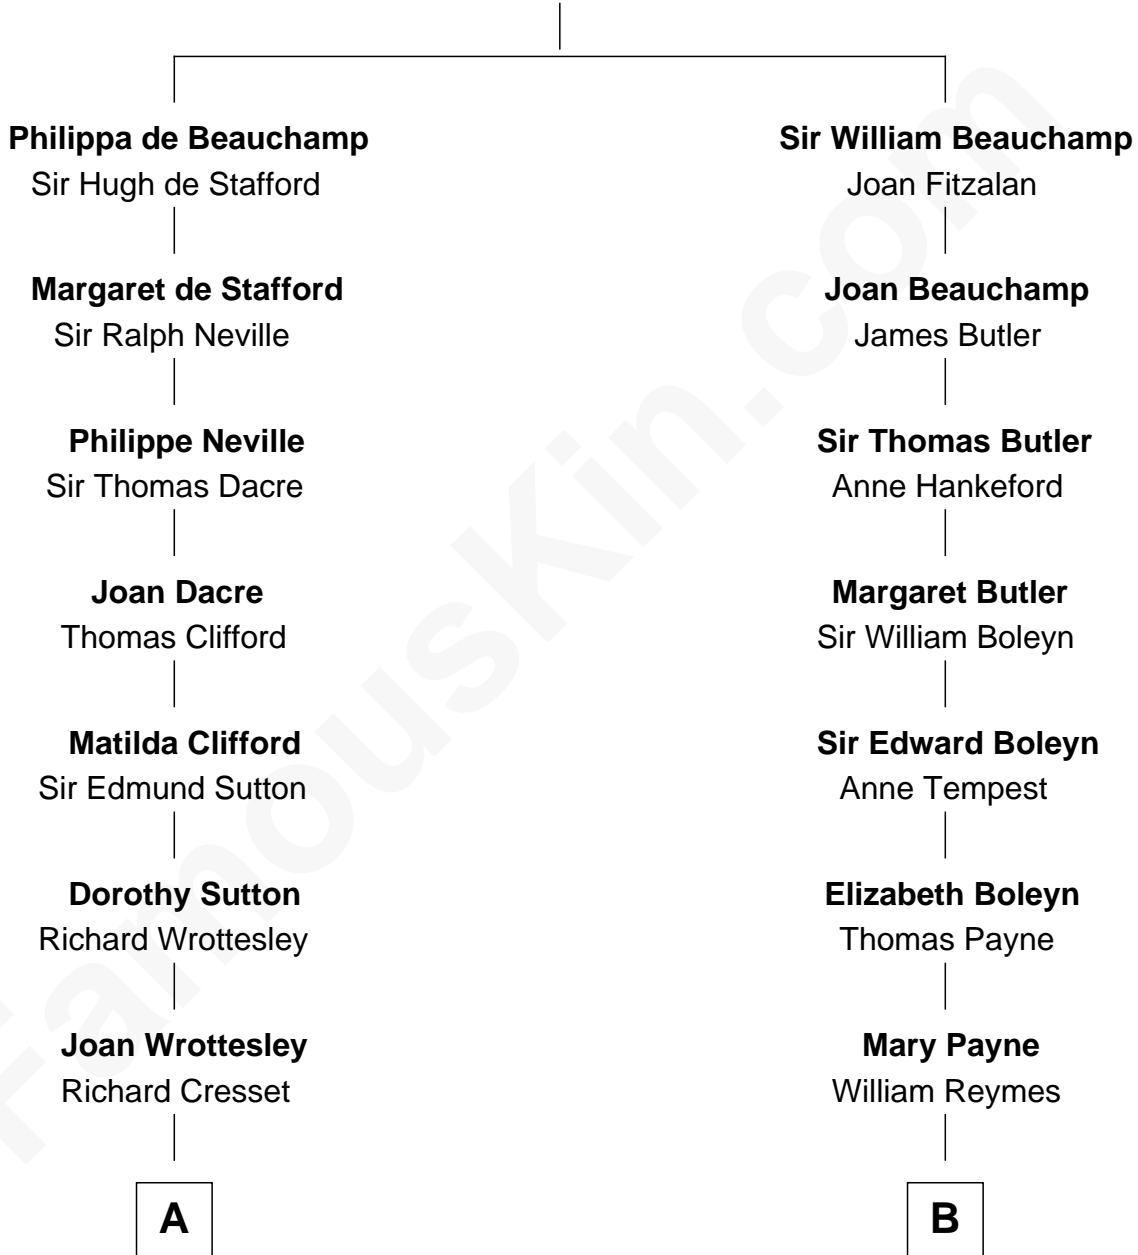

**MAYFLOWER**

# FamousKin.com Relationship Chart of

**Richard More**

*(c1614 - c1696) Mayflower passenger 1620*

**10th cousin 9 times removed of**

**Bill Weld**

*68th Governor of Massachusetts*

**Sir Thomas de Beauchamp**

Katherine de Mortimer

**C**

**Cornelia DuBois Floyd**  
John Treadwell Nichols

**Mary Blake Nichols**  
David Weld

**Bill Weld**

*68th Governor of Massachusetts*

FamousKin.com