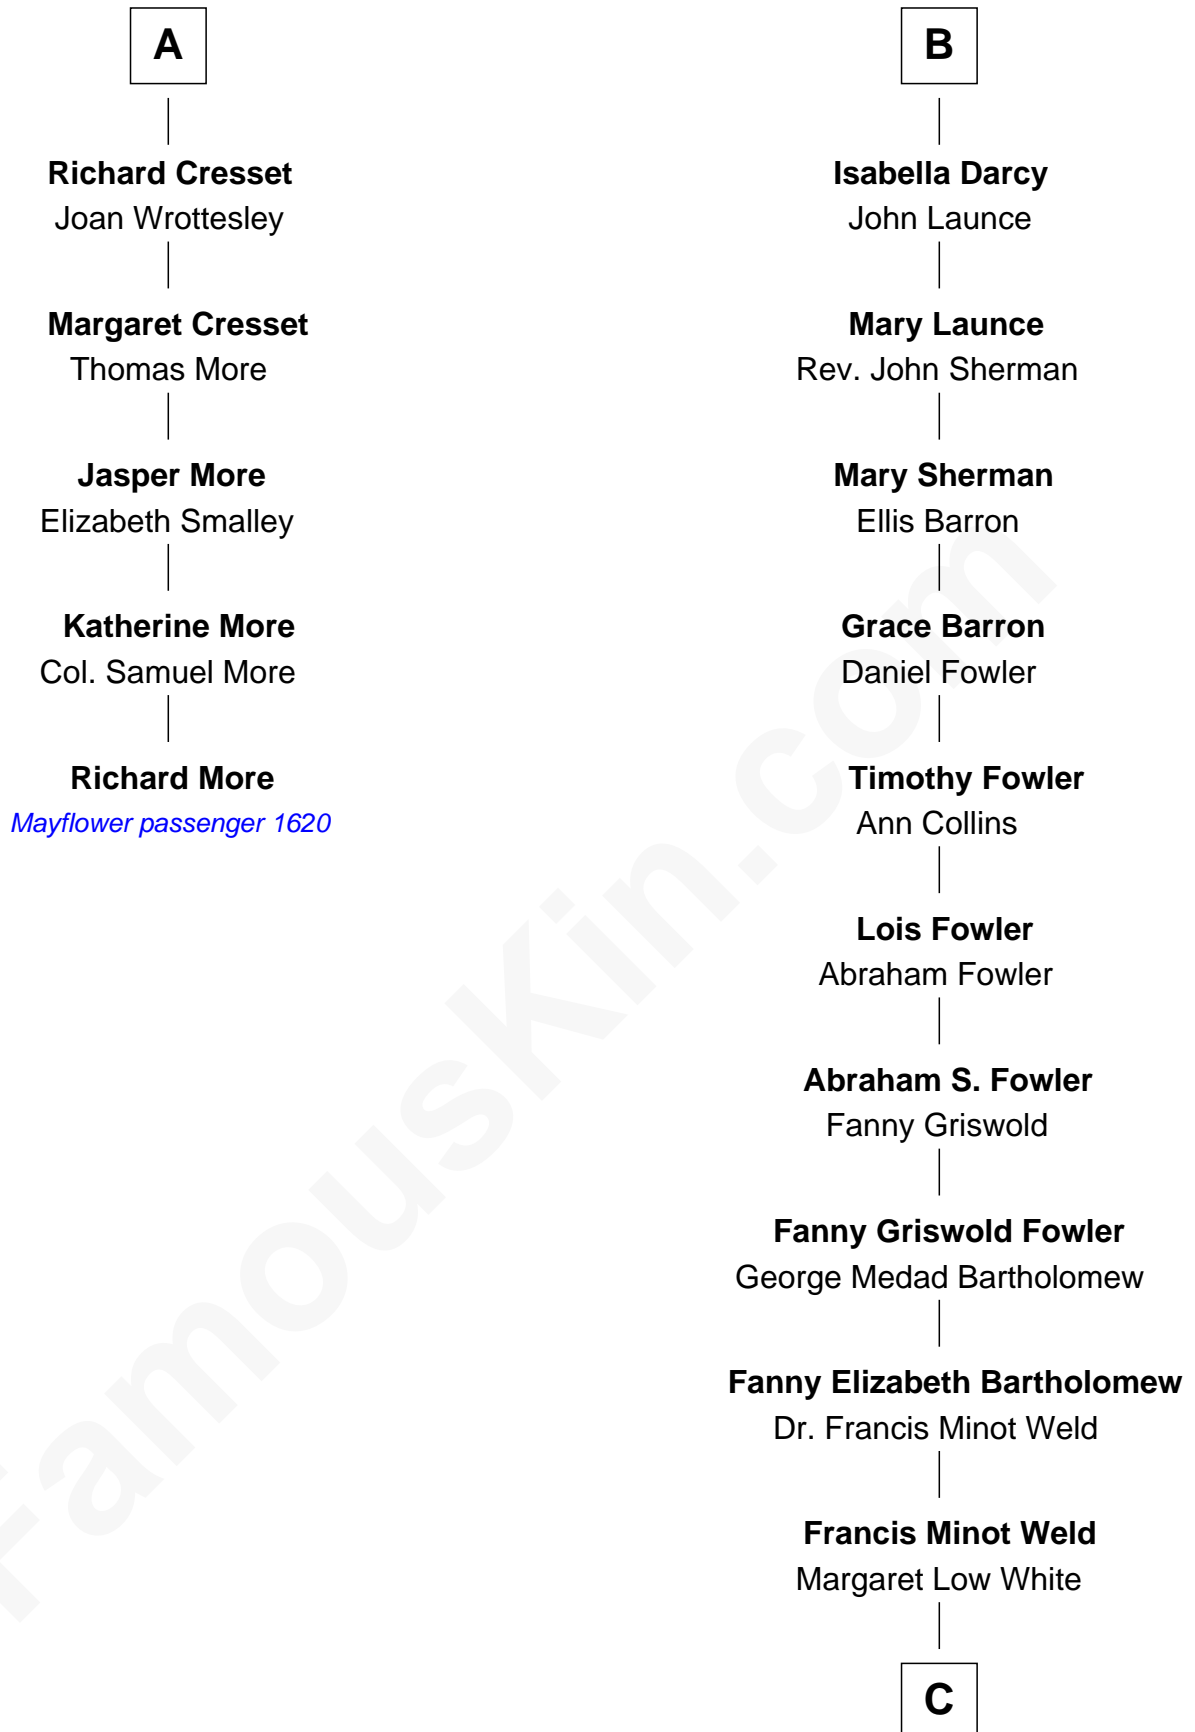

MAYFLOWER

FamousKin.com Relationship Chart of

Richard More

(c1614 - c1696) *Mayflower* passenger 1620

11th cousin 7 times removed of

Bill Weld

68th Governor of Massachusetts

Sir Henry de Grey

Elizabeth Talbot

C

David Weld
Mary Blake Nichols

Bill Weld

68th Governor of Massachusetts

FamousKin.com