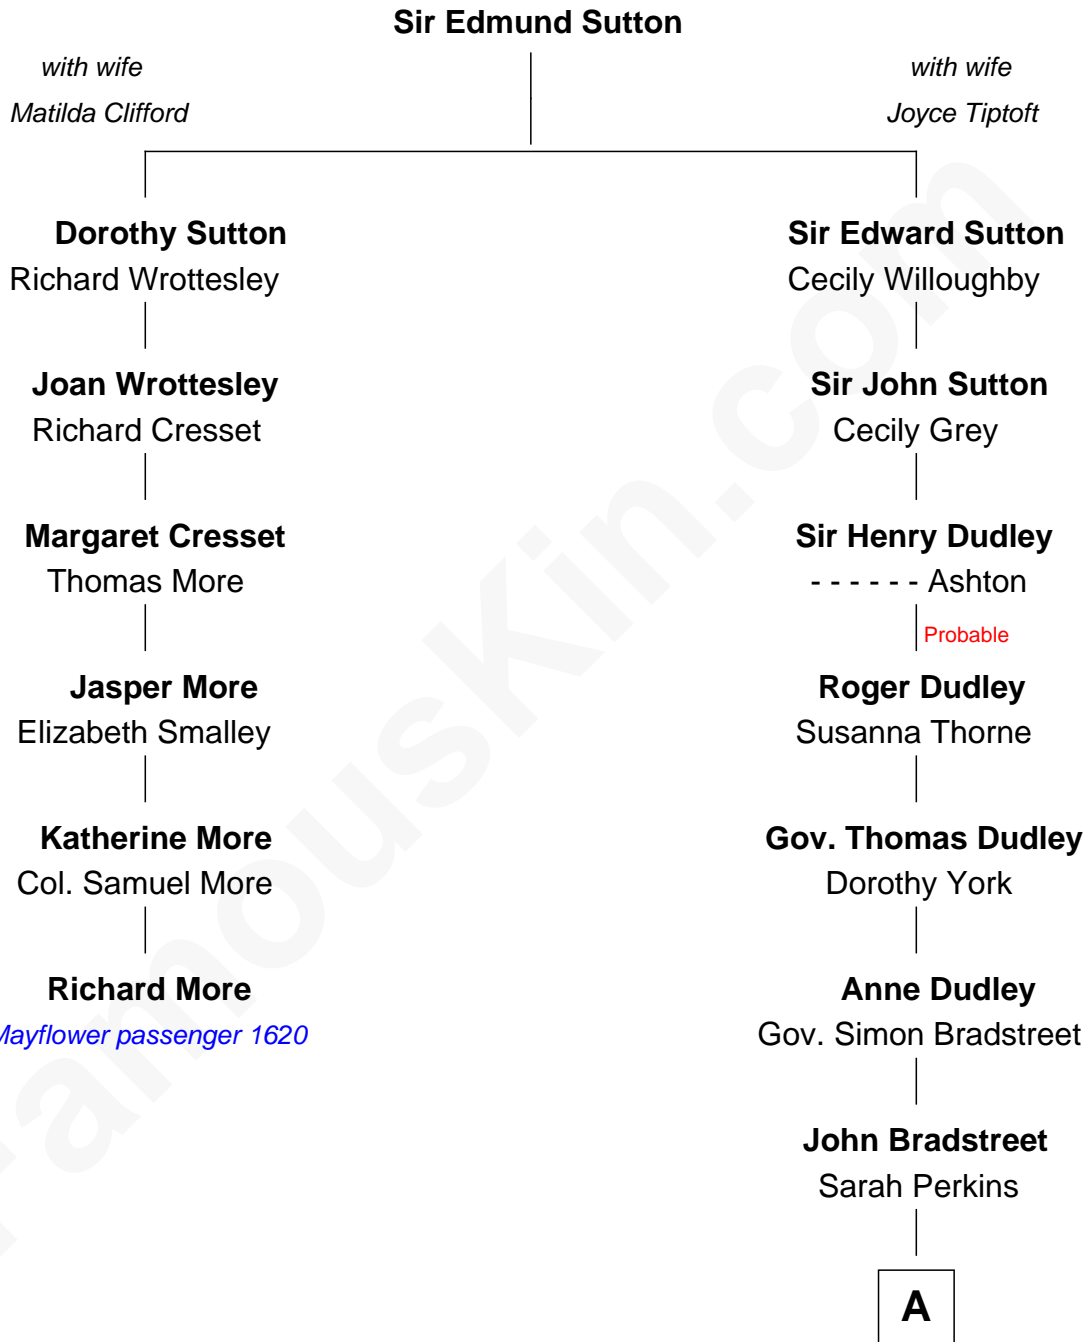

**MAYFLOWER**

# FamousKin.com Relationship Chart of **Richard More**

(c1614 - c1696) *Mayflower passenger 1620*

**5th cousin 10 times removed of**

**Bill Weld**

*68th Governor of Massachusetts*

**A**

**Dorothy Bradstreet**

Samuel Clark

**Dorothy Clark**

Elijah Porter

**Thomas Porter**

Ruth Allen

**Mary Porter**

Seth Low

**Harriet Low**