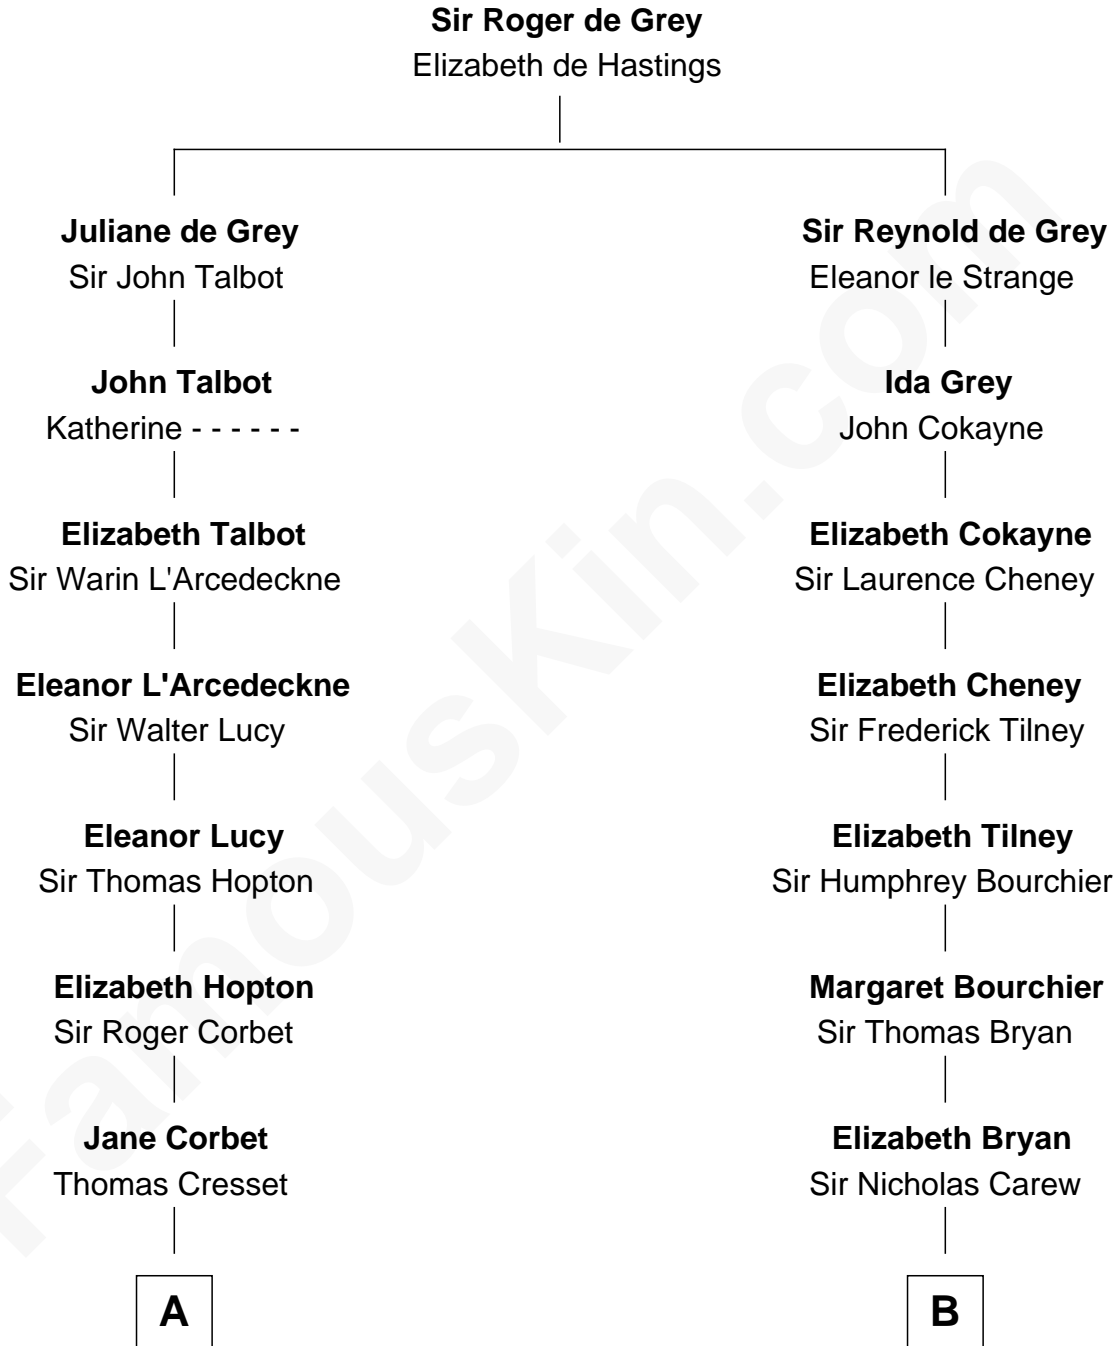

**MAYFLOWER**

# FamousKin.com Relationship Chart of

**Richard More**

(c1614 - c1696) *Mayflower passenger 1620*

**11th cousin 9 times removed of**

**Bill Weld**

*68th Governor of Massachusetts*

**C**

**Fanny Elizabeth Bartholomew**

Dr. Francis Minot Weld

**Francis Minot Weld**

Margaret Low White

**David Weld**

Mary Blake Nichols

**Bill Weld**

*68th Governor of Massachusetts*