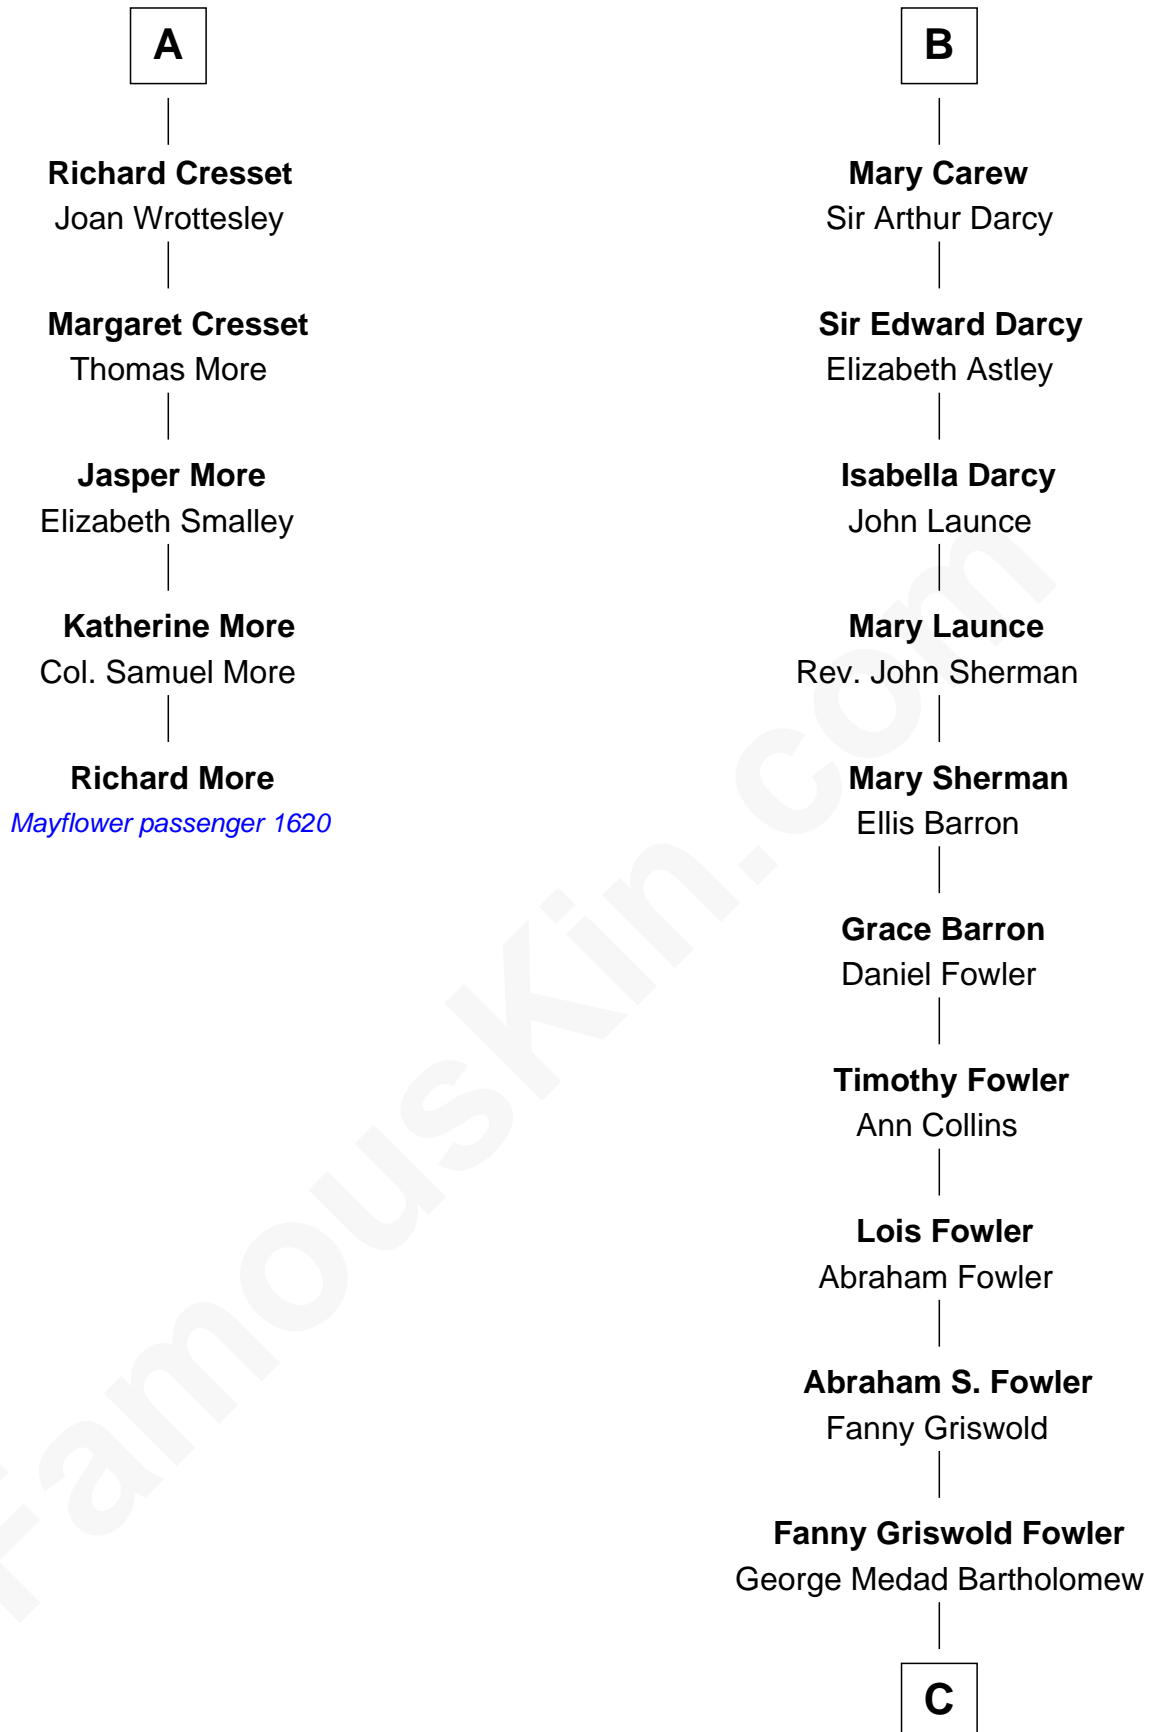

**MAYFLOWER**

# FamousKin.com Relationship Chart of

**Richard More**

(c1614 - c1696) *Mayflower passenger 1620*

**11th cousin 9 times removed of**

**Bill Weld**

*68th Governor of Massachusetts*

**C**

**Fanny Elizabeth Bartholomew**

Dr. Francis Minot Weld

**Francis Minot Weld**

Margaret Low White

**David Weld**

Mary Blake Nichols

**Bill Weld**

*68th Governor of Massachusetts*