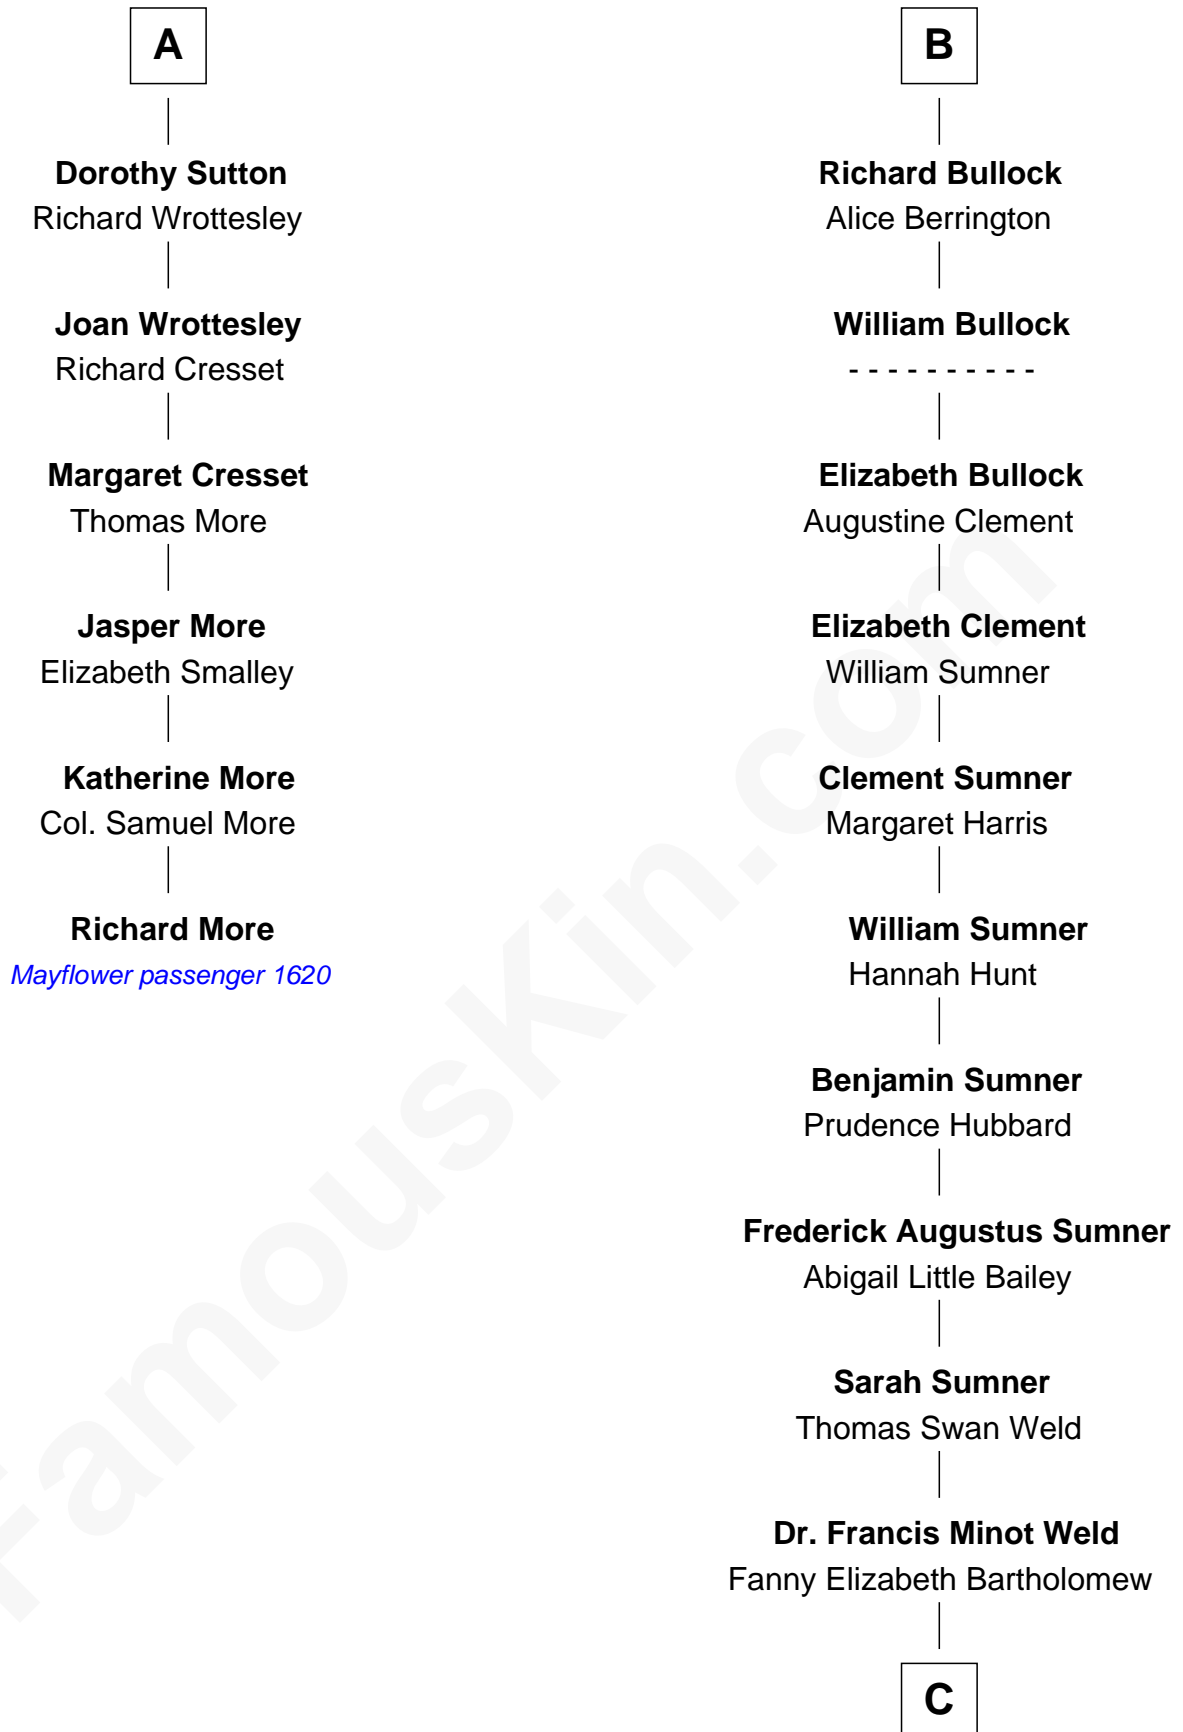

MAYFLOWER

FamousKin.com Relationship Chart of

Richard More

(c1614 - c1696) Mayflower passenger 1620

12th cousin 7 times removed of

Bill Weld

68th Governor of Massachusetts

Bartholomew de Badlesmere

Margaret de Clare

Elizabeth de Badlesmere

Sir Edmund Mortimer

Sir Roger de Mortimer

Philippa de Montagu

Edmund Mortimer

Philippa Plantagenet

Elizabeth Mortimer

Maud de Badlesmere

John de Vere

Aubrey de Vere

Alice FitzWalter

Sir Richard de Vere

Alice Sergeaux

Sir John de Vere

Elizabeth Howard

Joan de Vere

Sir William Norreys

Margaret Norreys

Gilbert Bullock

Thomas Bullock

Alice Kingsmill

B

C