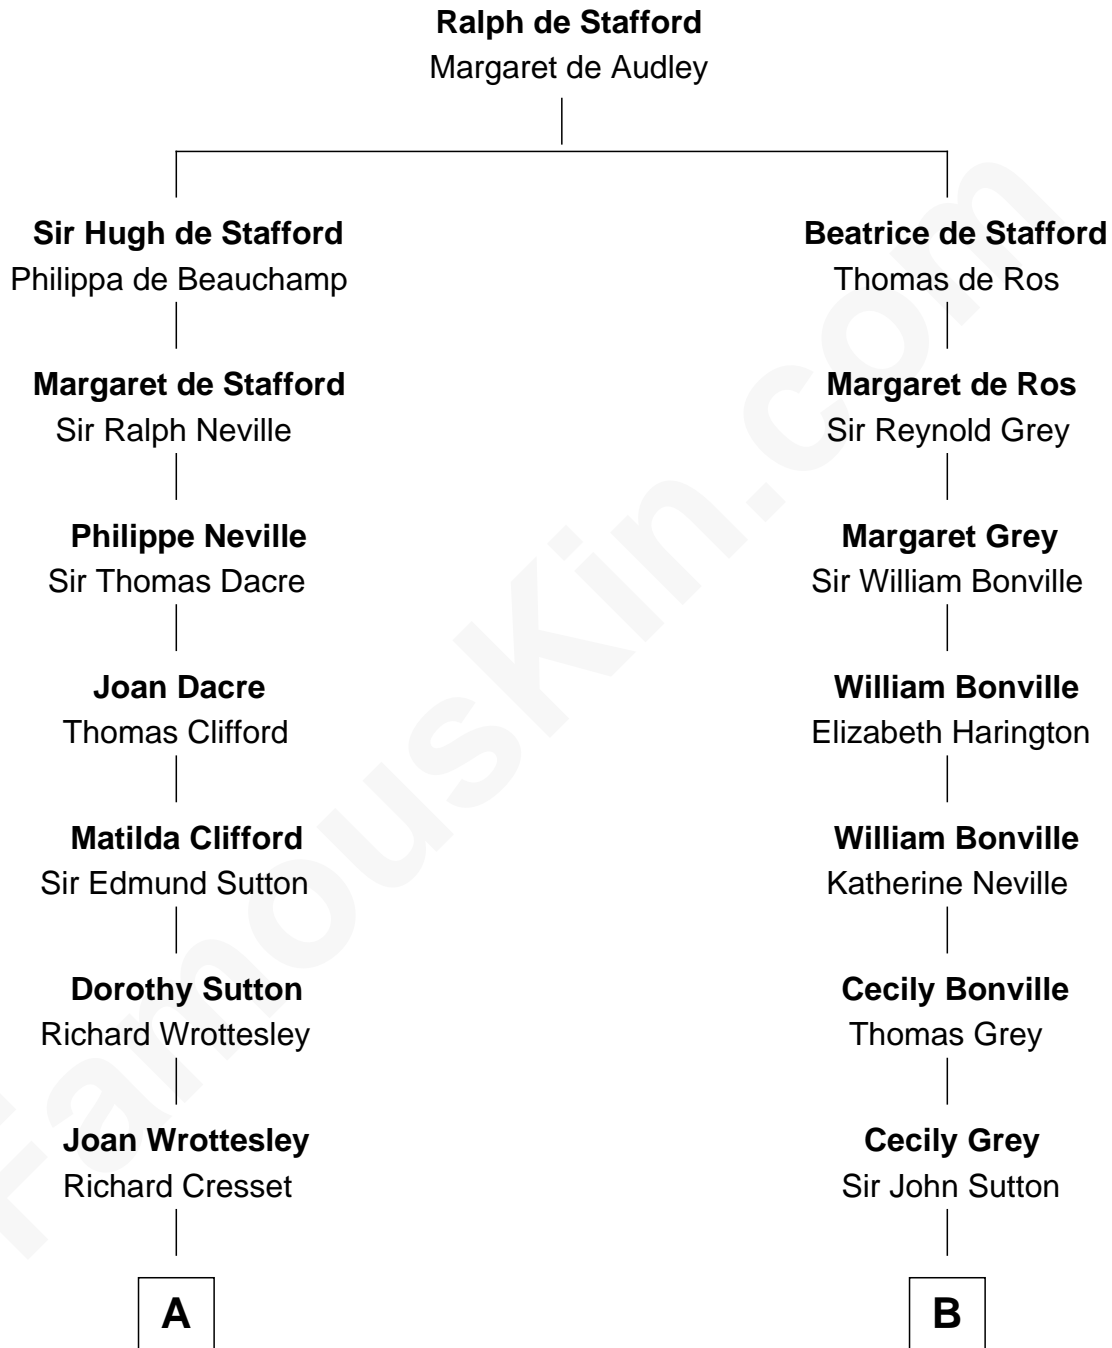

MAYFLOWER

FamousKin.com Relationship Chart of

Richard More

(c1614 - c1696) Mayflower passenger 1620

10th cousin 10 times removed of

Bill Weld

68th Governor of Massachusetts

C

—
Harriet Hillard

William Augustus White

—
Margaret Low White

Francis Minot Weld

—
David Weld

Mary Blake Nichols

—
Bill Weld

68th Governor of Massachusetts