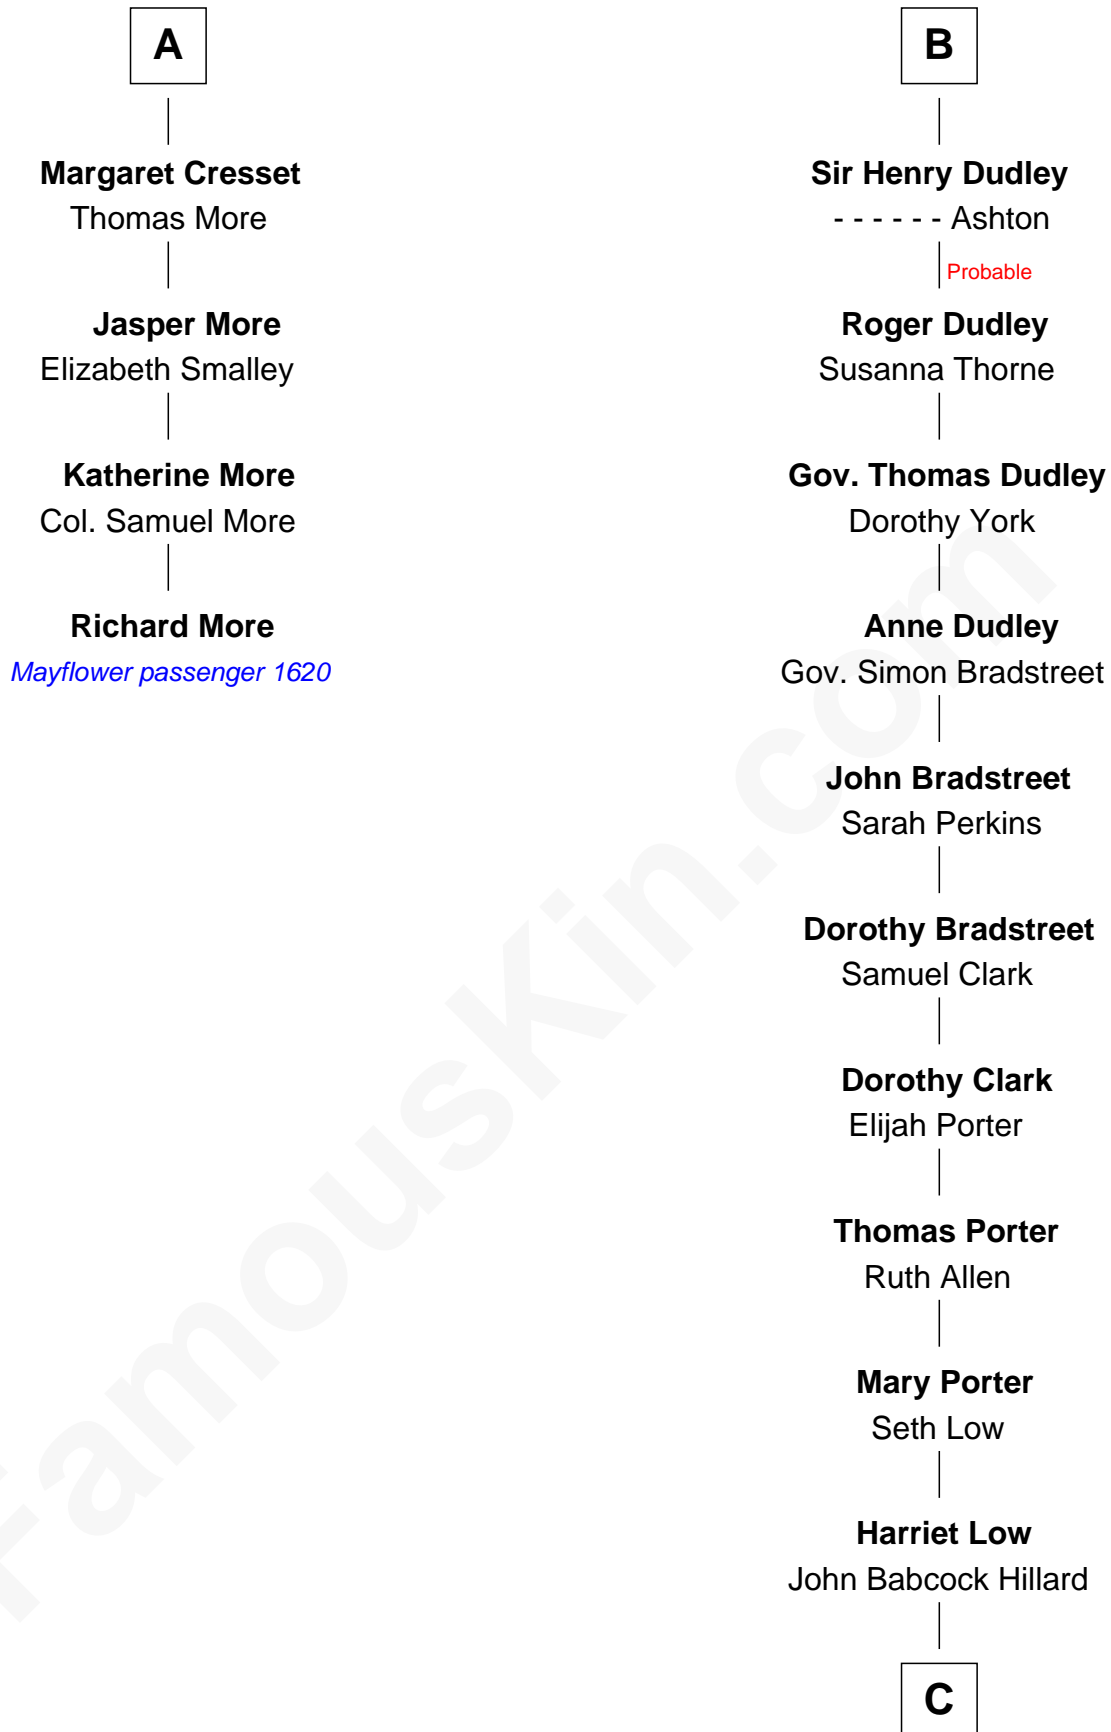

MAYFLOWER

FamousKin.com Relationship Chart of

Richard More

(c1614 - c1696) Mayflower passenger 1620

10th cousin 10 times removed of

Bill Weld

68th Governor of Massachusetts

C

—
Harriet Hillard

William Augustus White

—
Margaret Low White

Francis Minot Weld

—
David Weld

Mary Blake Nichols

—
Bill Weld

68th Governor of Massachusetts