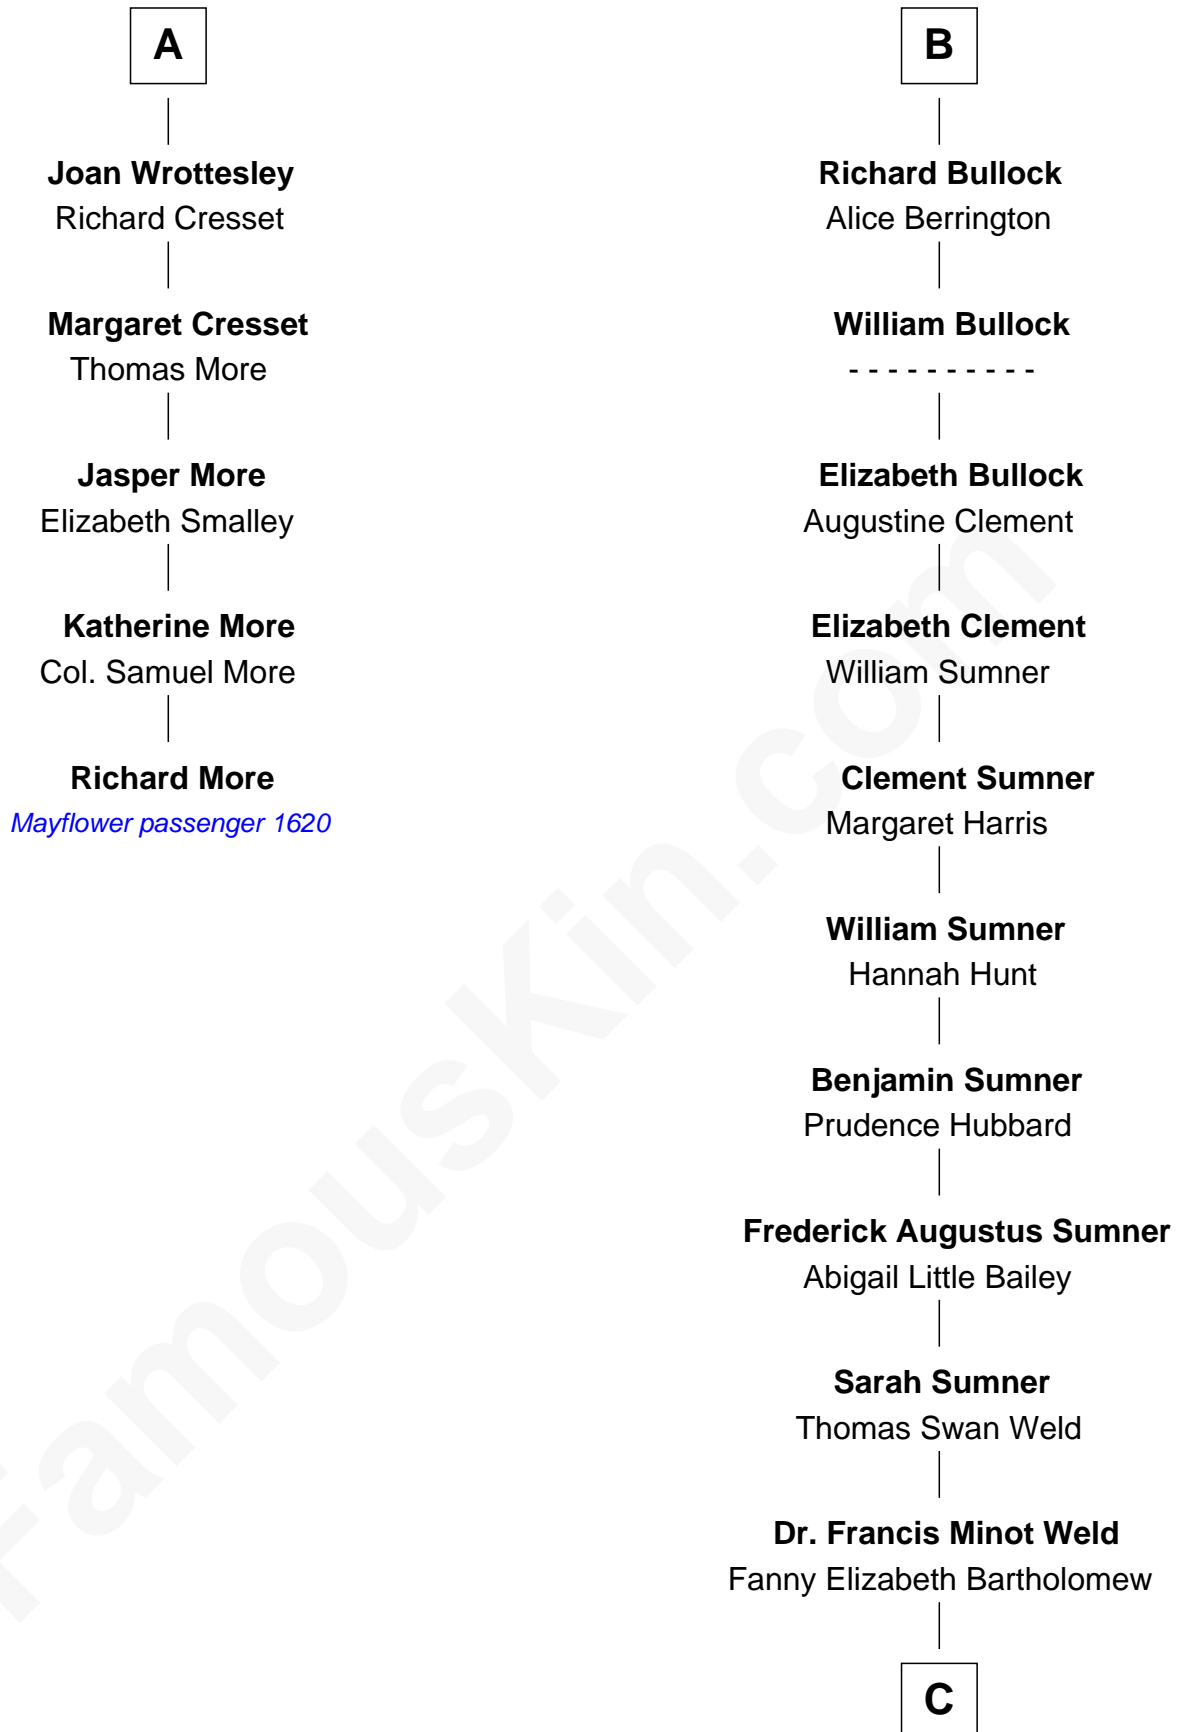

MAYFLOWER

FamousKin.com Relationship Chart of Richard More

(c1614 - c1696) Mayflower passenger 1620

11th cousin 8 times removed of

Bill Weld

68th Governor of Massachusetts

C

Francis Minot Weld
Margaret Low White

David Weld
Mary Blake Nichols

Bill Weld

68th Governor of Massachusetts

FamousKin.com