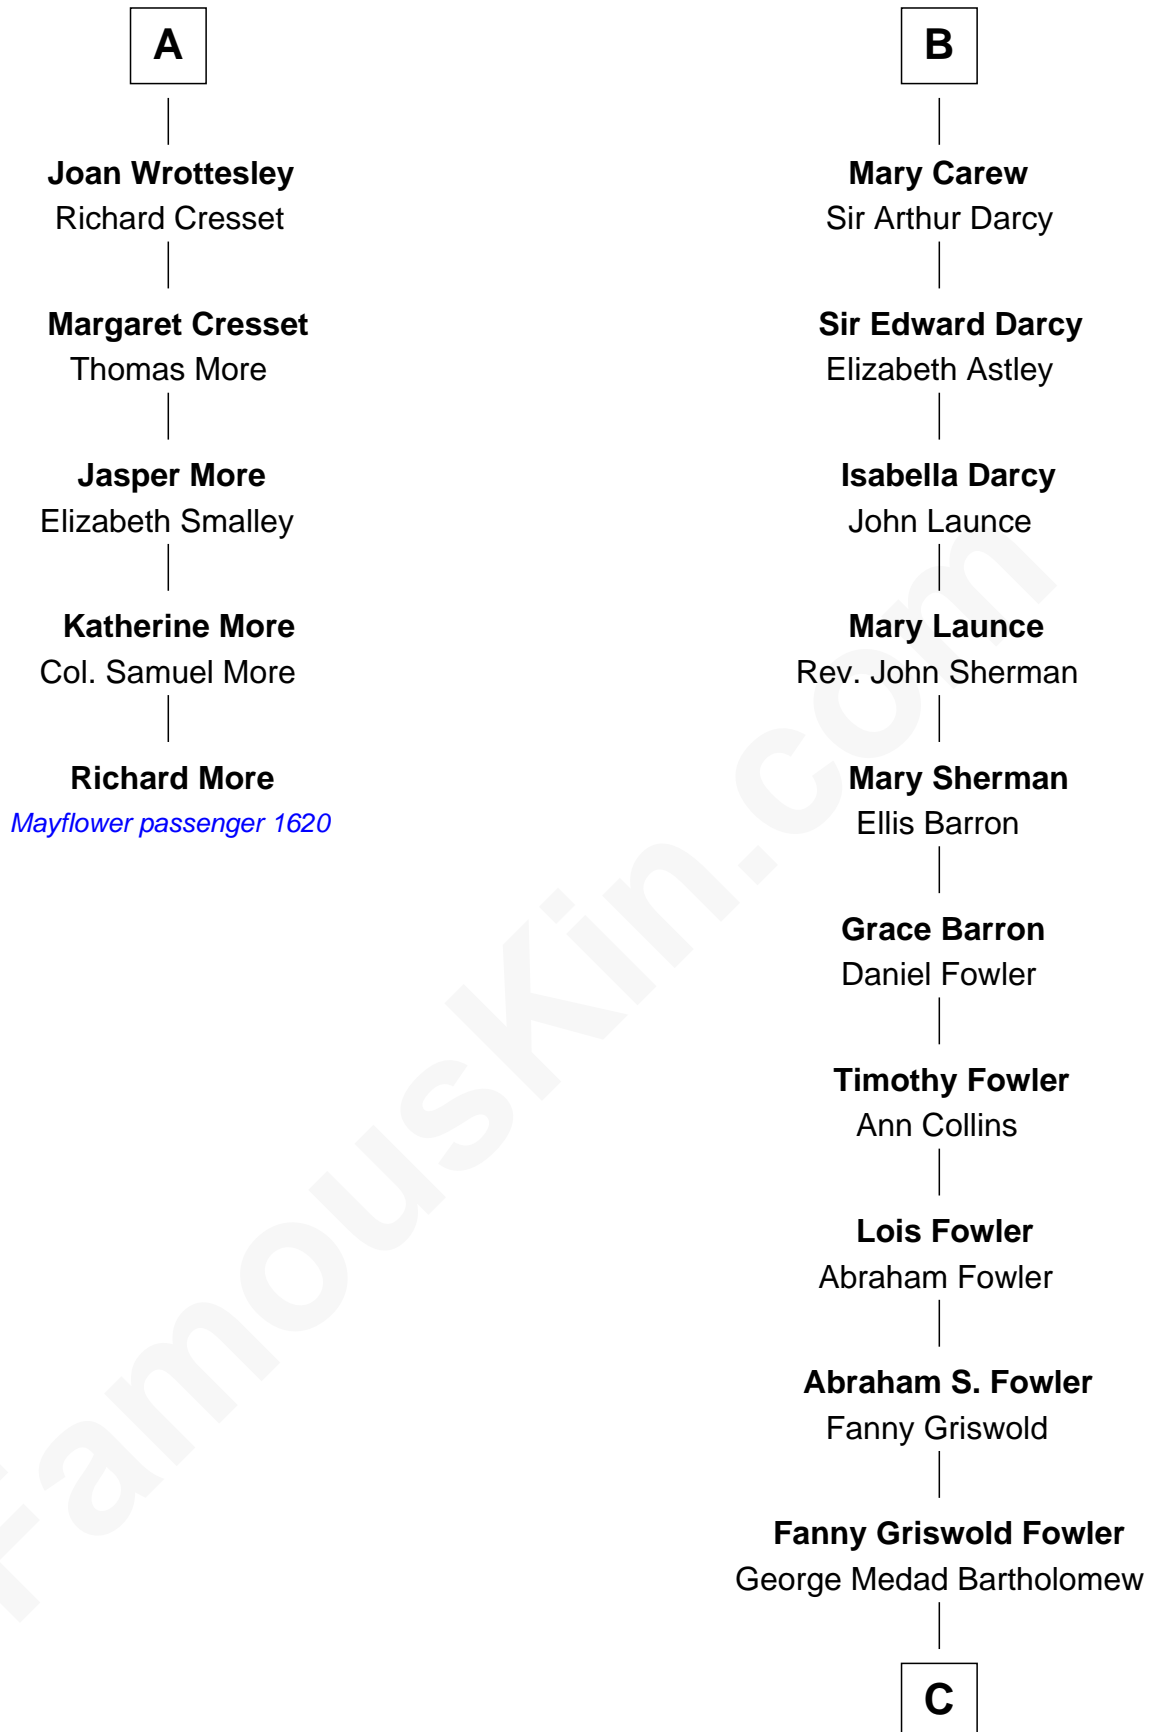

MAYFLOWER

FamousKin.com Relationship Chart of

Richard More

(c1614 - c1696) Mayflower passenger 1620

11th cousin 9 times removed of

Bill Weld

68th Governor of Massachusetts

C

Fanny Elizabeth Bartholomew

Dr. Francis Minot Weld

Francis Minot Weld

Margaret Low White

David Weld

Mary Blake Nichols

Bill Weld

68th Governor of Massachusetts