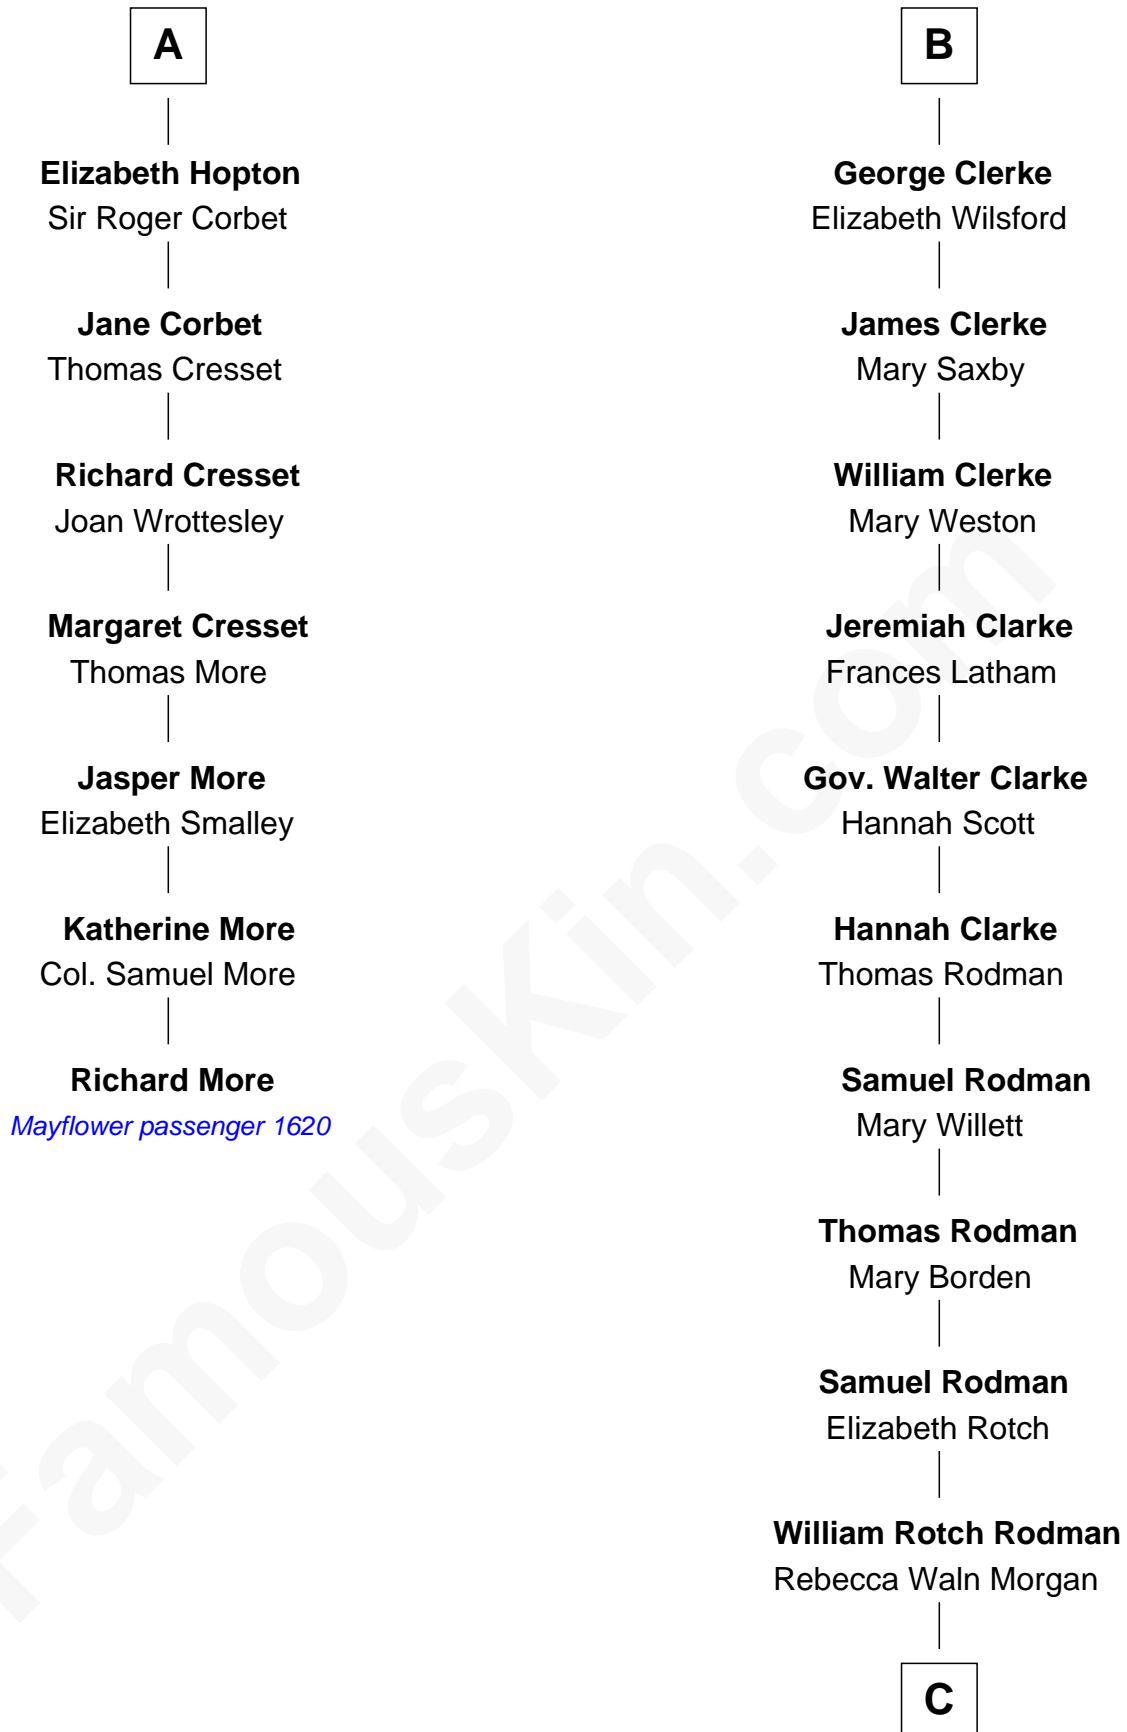

MAYFLOWER

FamousKin.com Relationship Chart of

Richard More

(c1614 - c1696) Mayflower passenger 1620

13th cousin 8 times removed of

Tuesday Weld

TV and Movie Actress

John de Botetourte

Alice Grey

Sir William Burley

Elizabeth Burley

Sir John Hopton

Sir Walter Hopton

Joan Mortimer

Sir Thomas Hopton

Eleanor Lucy

A

Thomas de Botetourte

Joan de Somery

John de Botetourte

Joyce la Zouche de Mortimer

Joyce de Botetourte

Sir Baldwin Freville

Sir Baldwin Freville

Maude le Scrope

Elizabeth Freville

Sir Thomas Ferrers

Sir Henry Ferrers

Margaret Heckstall

Elizabeth Ferrers

James Clerke

B