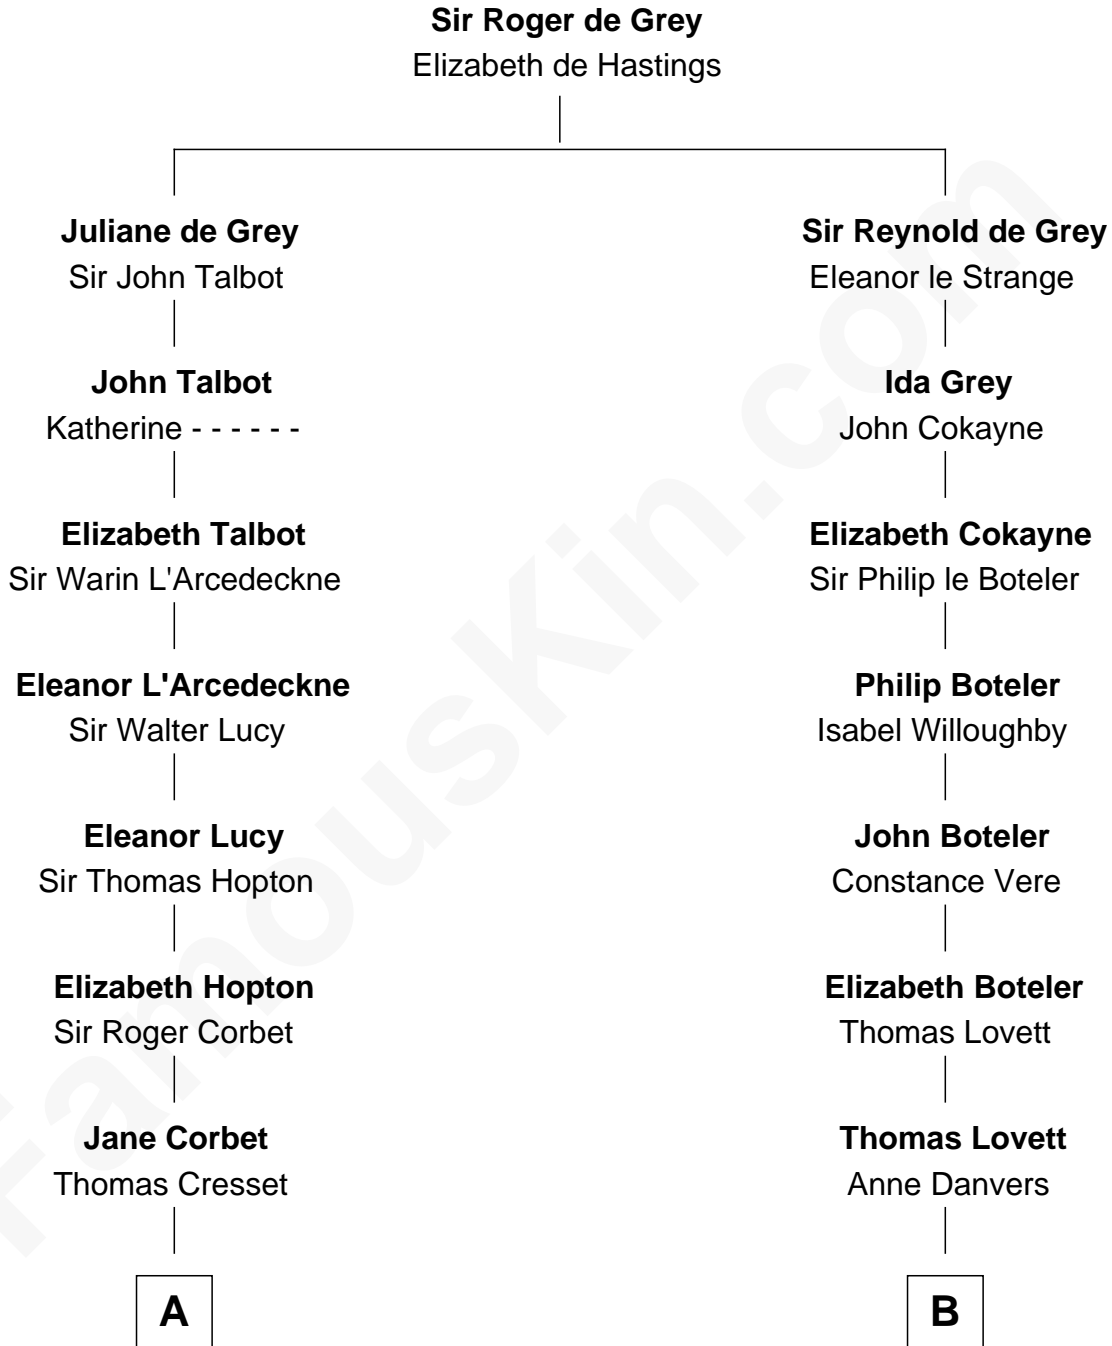

MAYFLOWER

FamousKin.com Relationship Chart of **Richard More**

(c1614 - c1696) *Mayflower* passenger 1620

11th cousin 10 times removed of

Tuesday Weld

TV and Movie Actress

C

—
Alfred Rodman

Anna Lothrop Motley

—
Eloise Rodman

Stephen Minot Weld

—
Edward Motley Weld

Sarah Lothrop King

—
Lothrop Motley Weld

Yosene Balfour Ker

—
Tuesday Weld