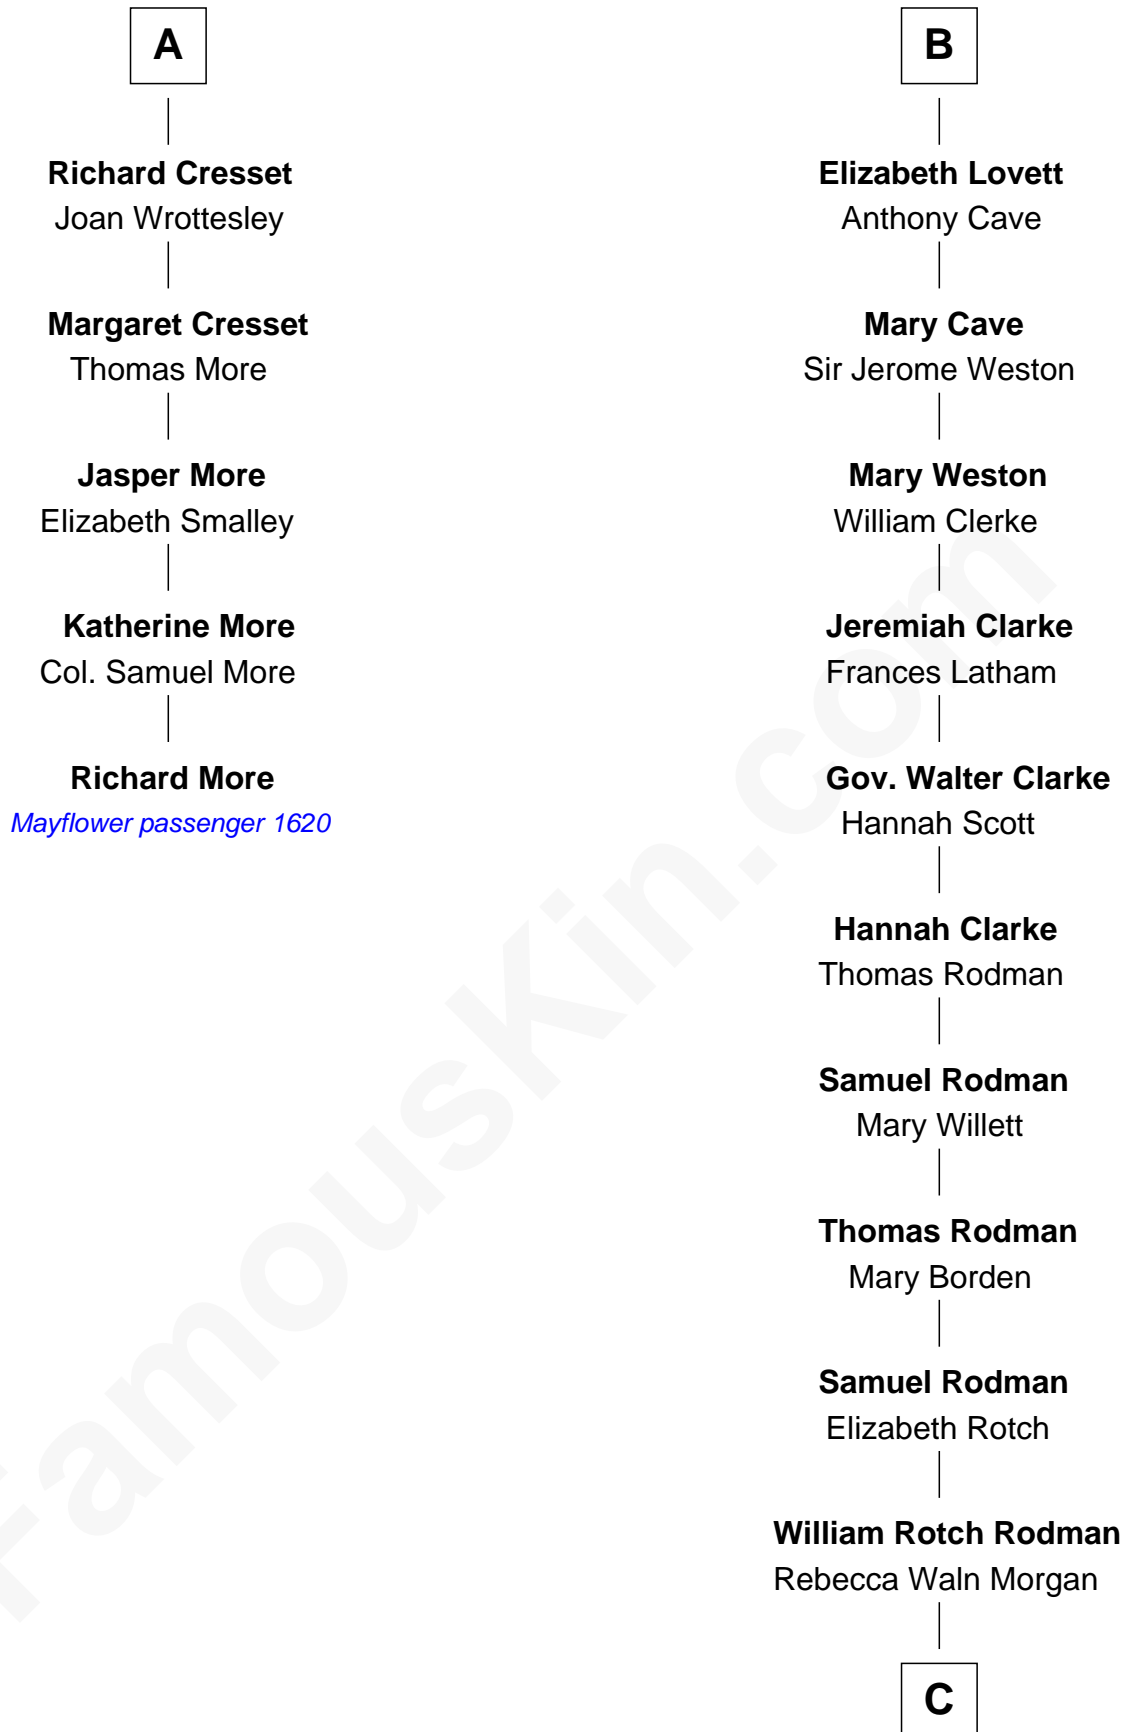

MAYFLOWER

FamousKin.com Relationship Chart of **Richard More**

(c1614 - c1696) *Mayflower* passenger 1620

11th cousin 10 times removed of

Tuesday Weld

TV and Movie Actress

C

—
Alfred Rodman

Anna Lothrop Motley

—
Eloise Rodman

Stephen Minot Weld

—
Edward Motley Weld

Sarah Lothrop King

—
Lothrop Motley Weld

Yosene Balfour Ker

—
Tuesday Weld