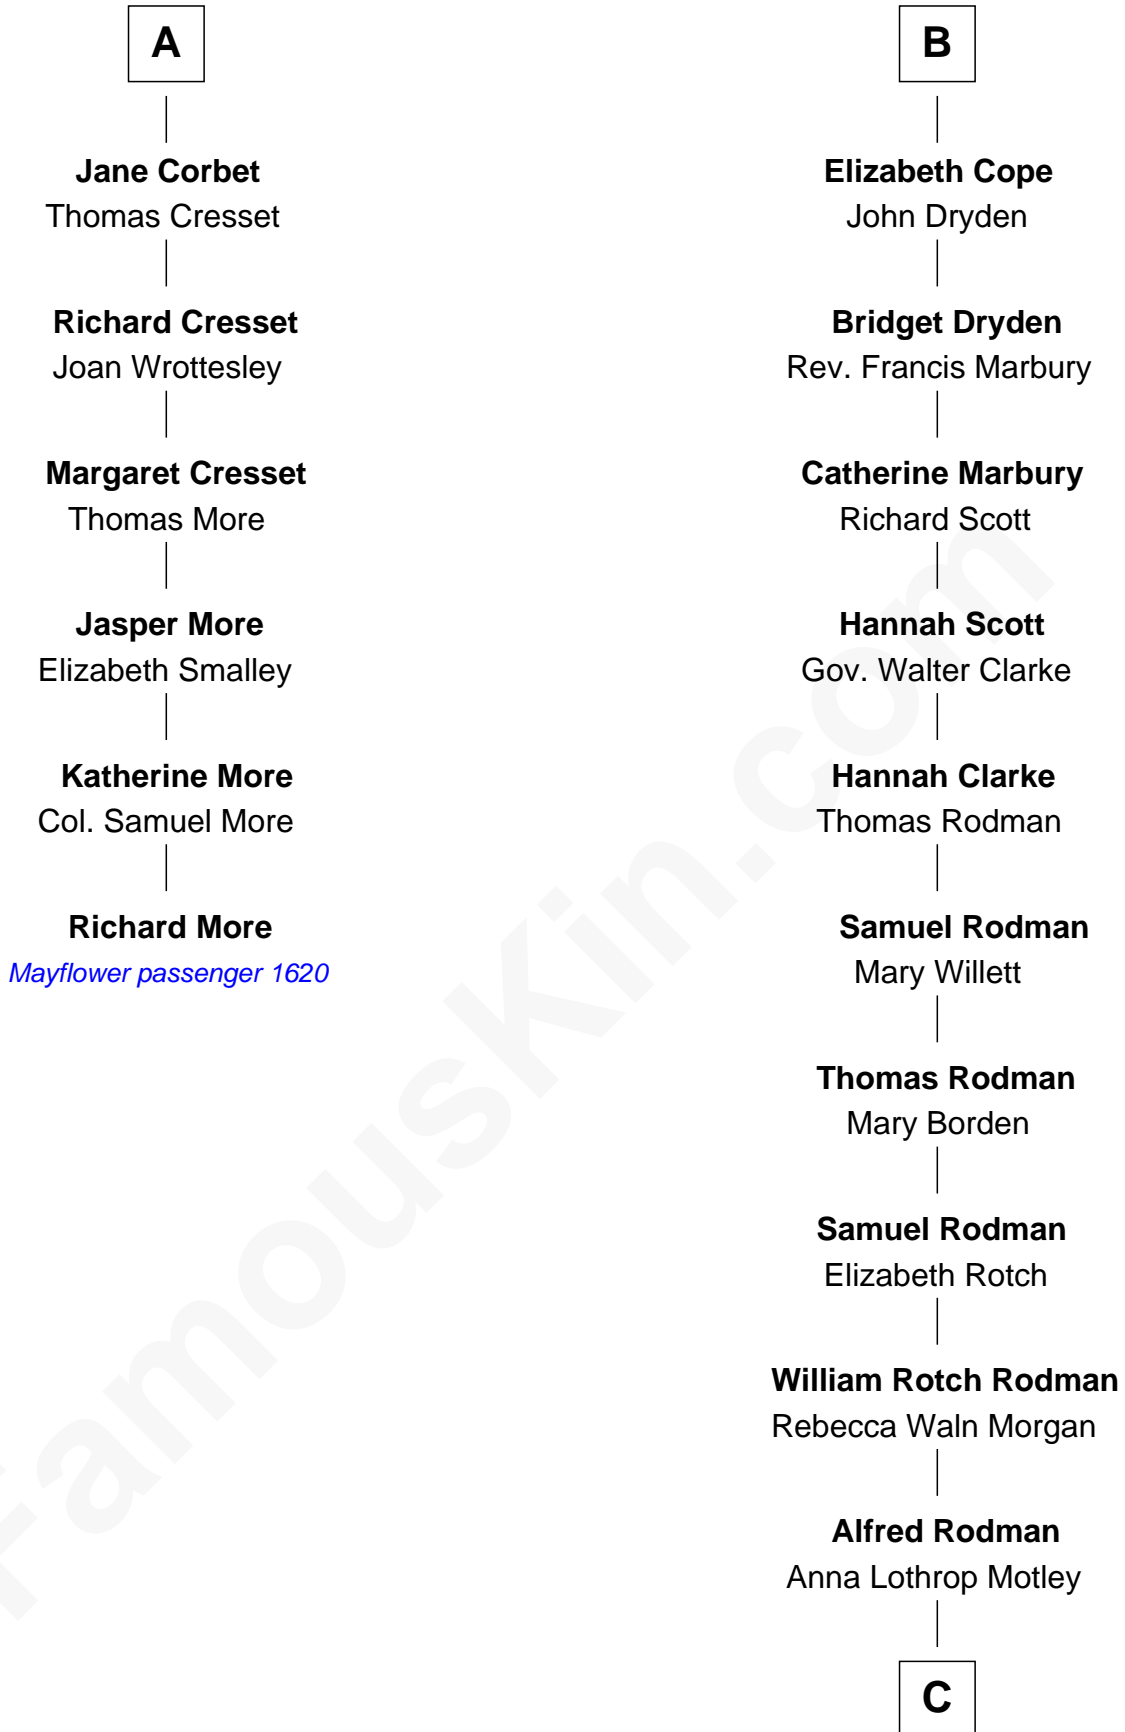

MAYFLOWER

FamousKin.com Relationship Chart of

Richard More

(c1614 - c1696) Mayflower passenger 1620

12th cousin 8 times removed of

Tuesday Weld

TV and Movie Actress

Sir Gilbert Talbot

Pernel le Boteler

C

Eloise Rodman
Stephen Minot Weld

Edward Motley Weld
Sarah Lothrop King

Lothrop Motley Weld
Yosene Balfour Ker

Tuesday Weld
TV and Movie Actress

FamousKin.com