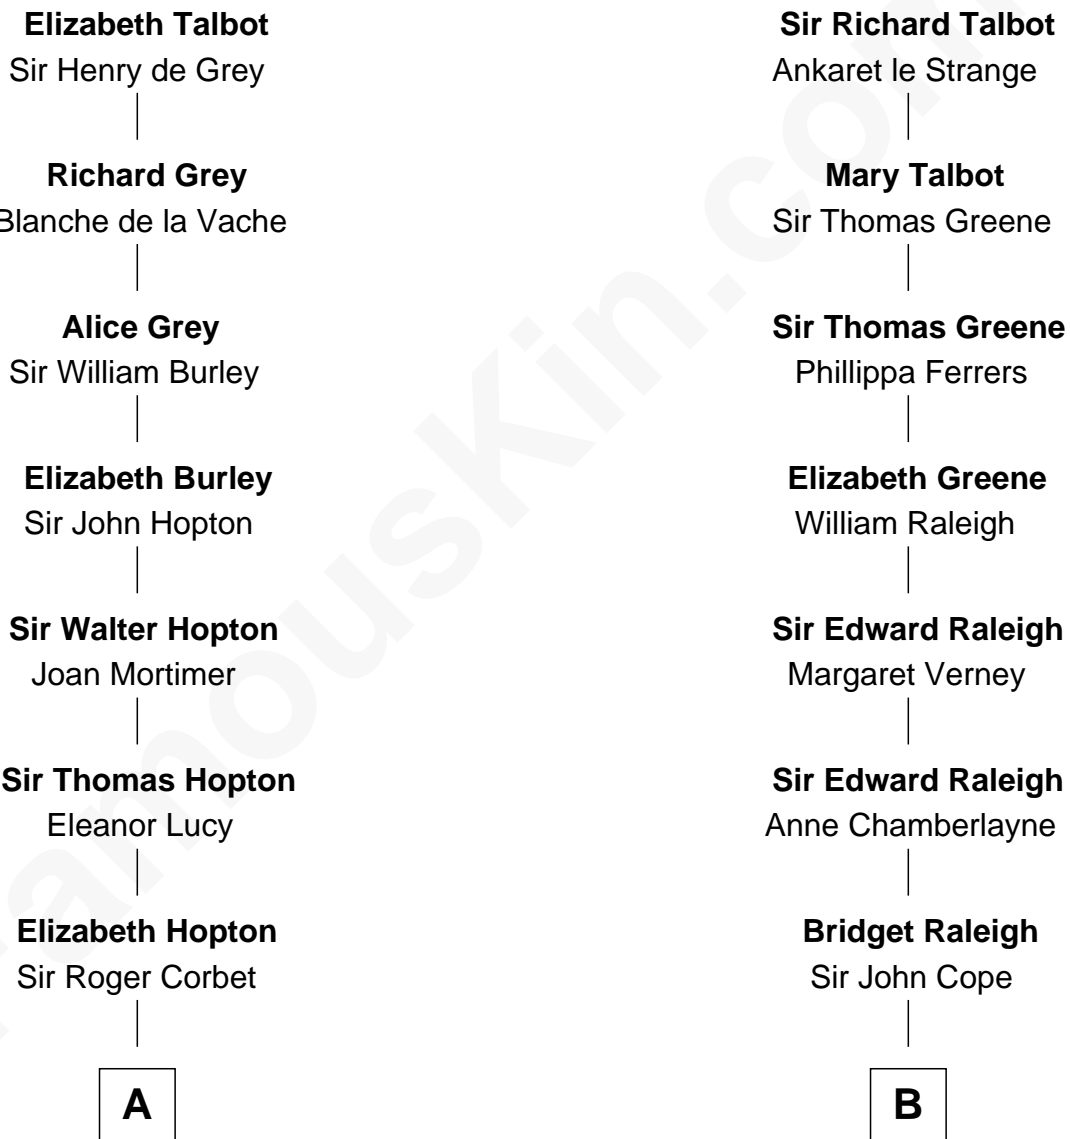

MAYFLOWER

FamousKin.com Relationship Chart of

Richard More

(c1614 - c1696) Mayflower passenger 1620

12th cousin 8 times removed of

Tuesday Weld

TV and Movie Actress

Sir Gilbert Talbot

Pernel le Boteler

C

Eloise Rodman
Stephen Minot Weld

Edward Motley Weld
Sarah Lothrop King

Lothrop Motley Weld
Yosene Balfour Ker

Tuesday Weld
TV and Movie Actress

FamousKin.com