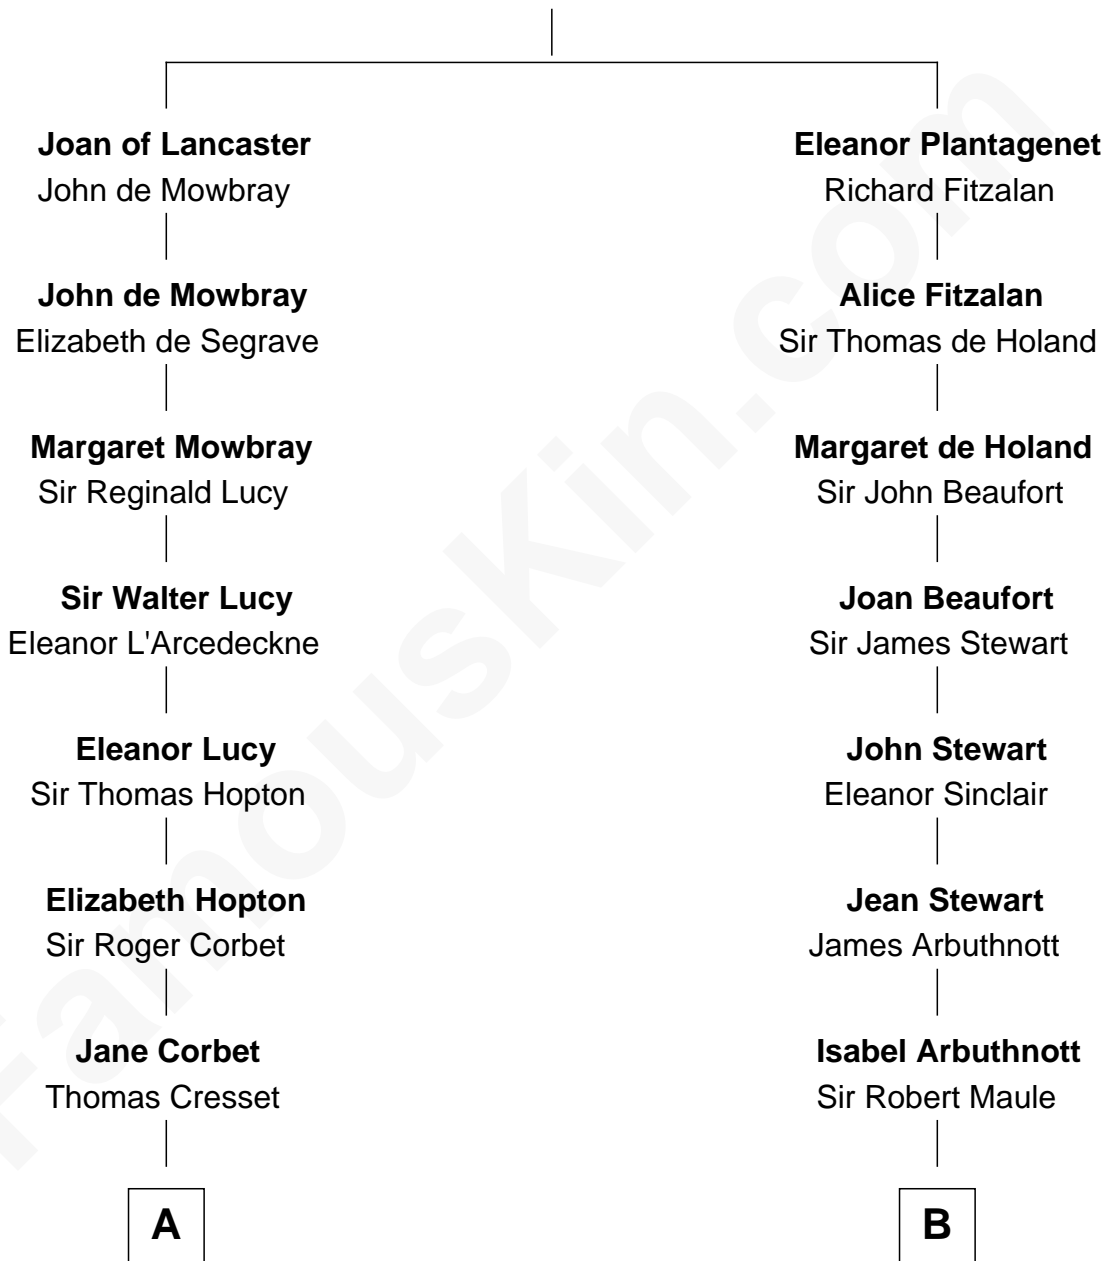

MAYFLOWER

FamousKin.com Relationship Chart of

Richard More

(c1614 - c1696) Mayflower passenger 1620

11th cousin 5 times removed of

Helen Keller

Author and Activist

Henry Plantagenet

Maud de Chaworth

A

Richard Cresset

Joan Wrottesley

Margaret Cresset

Thomas More

Jasper More

Elizabeth Smalley

Katherine More

Col. Samuel More

Richard More

Mayflower passenger 1620

B

William Maule

Bethia Guthrie

Eleanor Maule