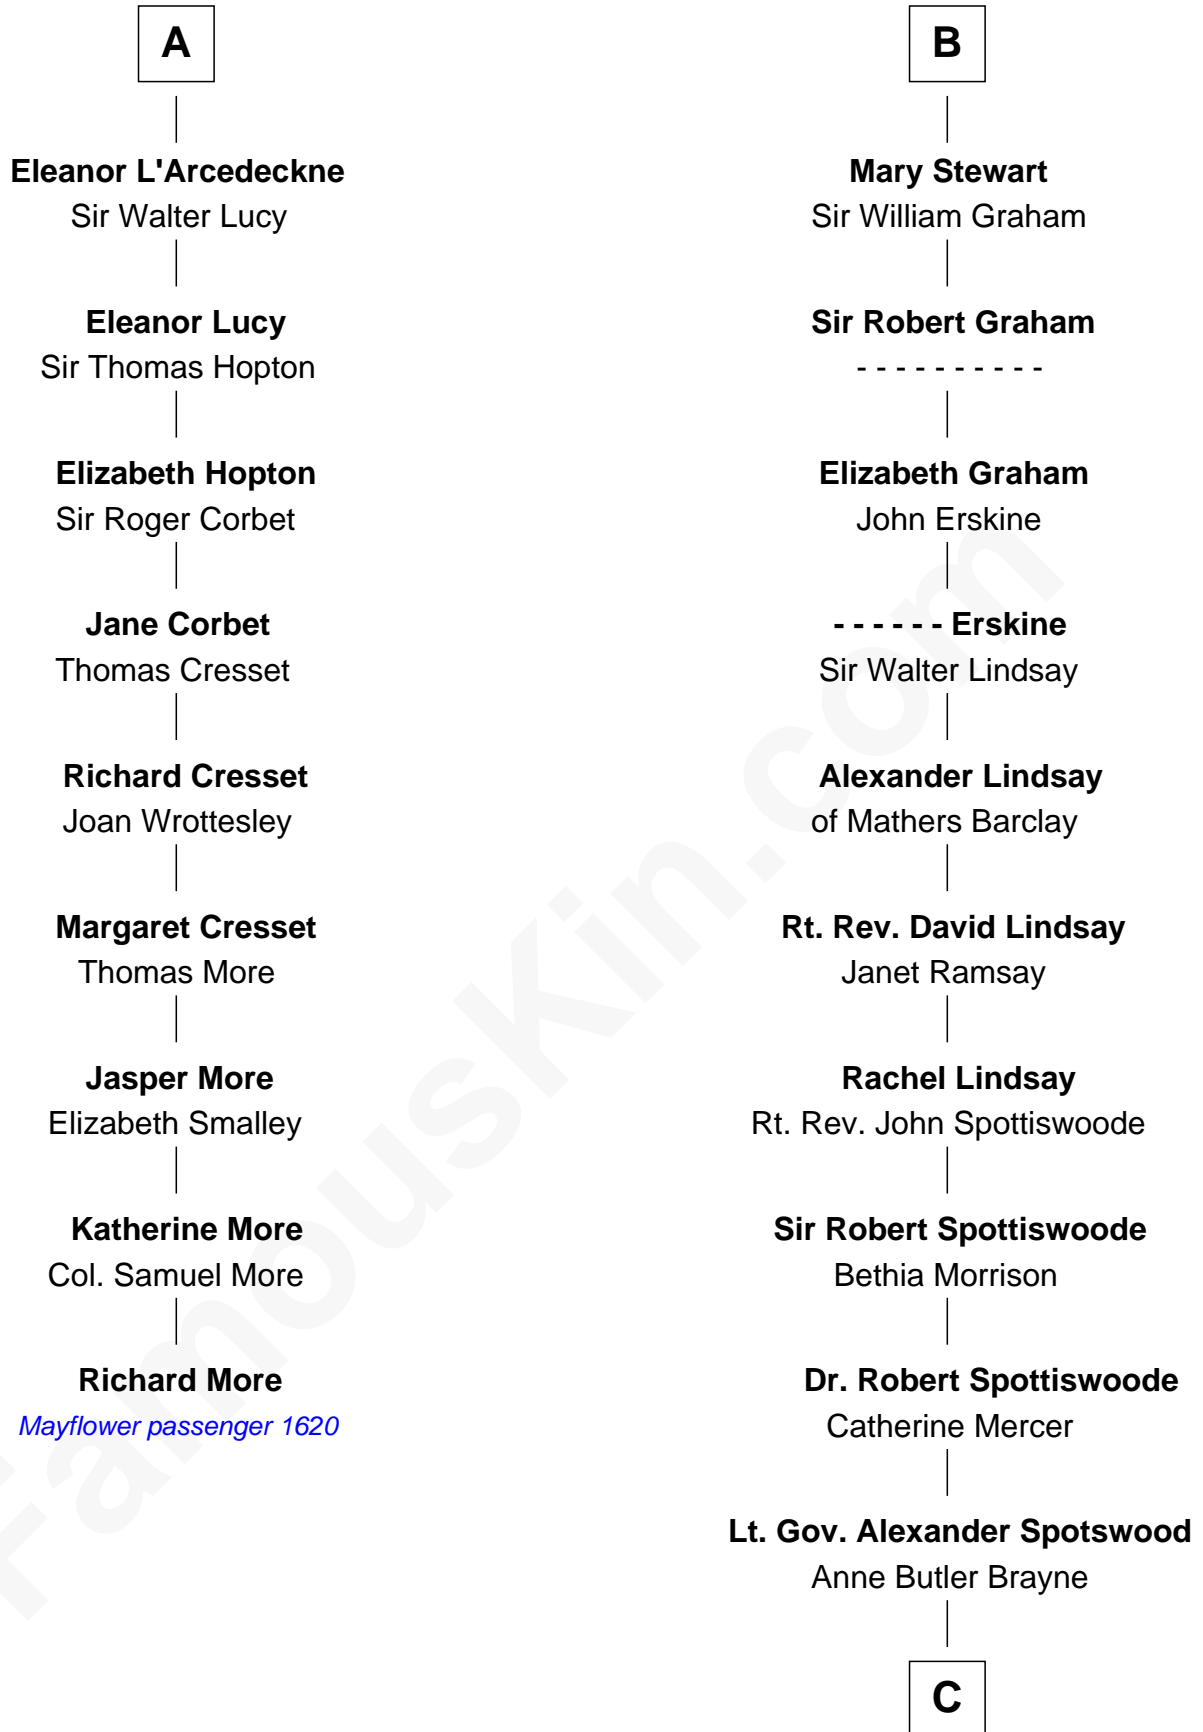

**MAYFLOWER**

# FamousKin.com Relationship Chart of

**Richard More**

(c1614 - c1696) Mayflower passenger 1620

15th cousin 6 times removed of

**Helen Keller**

Author and Activist

**David of Huntingdon**

Maud of Chester

**C**

**Anne Catherine Spotswood**

Col. Bernard Moore

**Col. Alexander Spotswood Moore**

Elizabeth Aylett

**Mary Fairfax Moore**

David Keller

**Arthur Henley Keller**