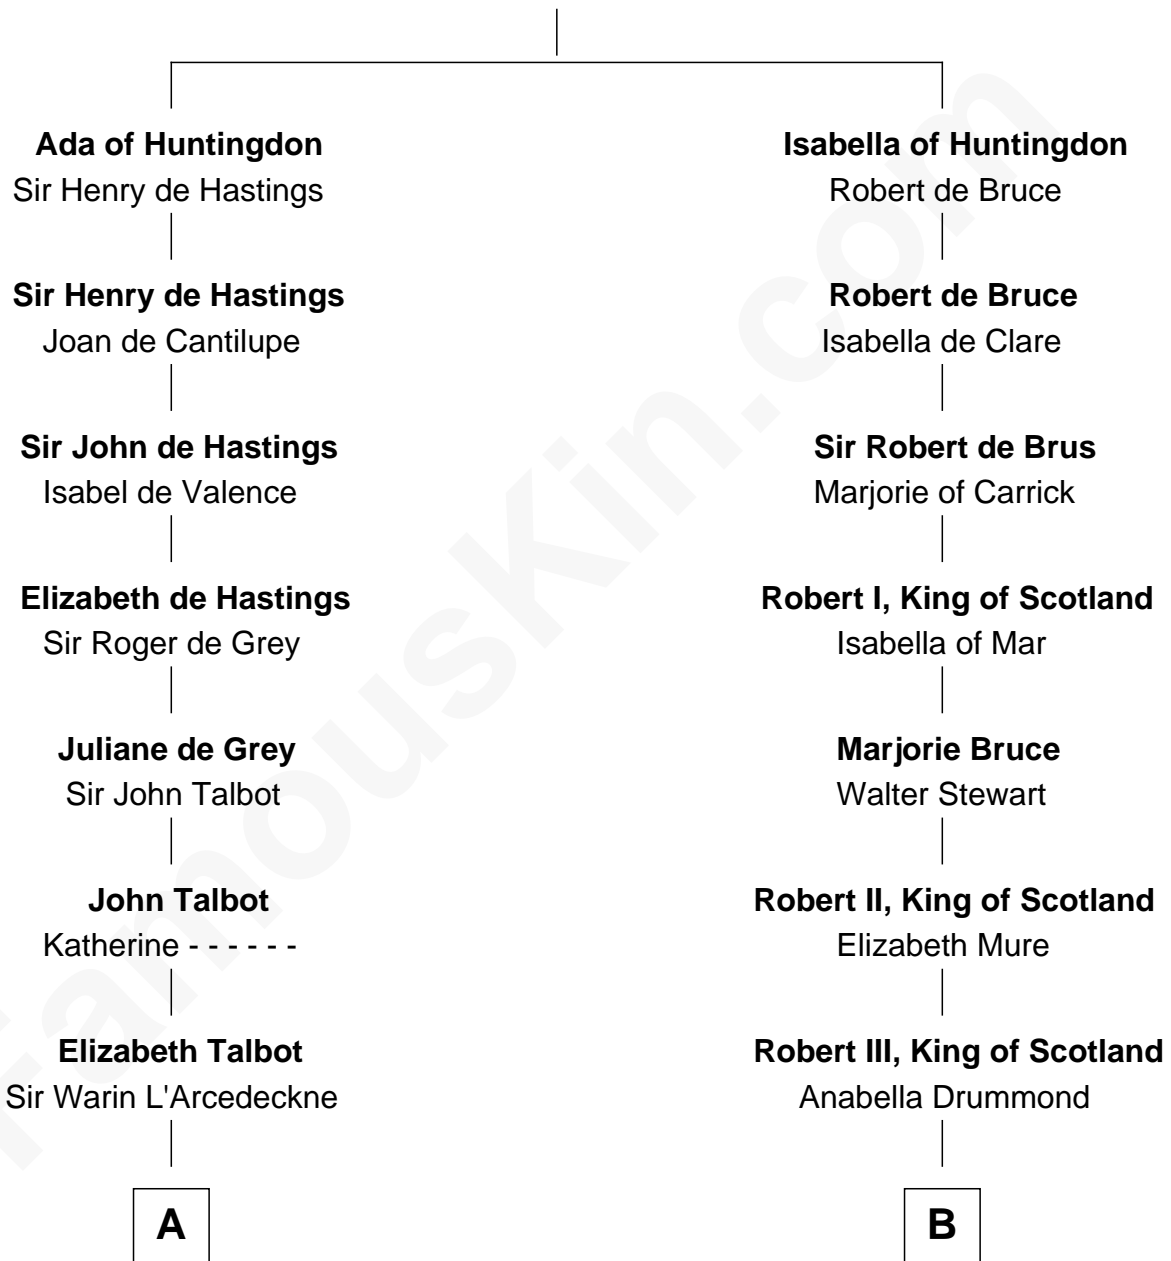

**MAYFLOWER**

# FamousKin.com Relationship Chart of

**Richard More**

(c1614 - c1696) Mayflower passenger 1620

15th cousin 6 times removed of

**Helen Keller**

Author and Activist

**David of Huntingdon**

Maud of Chester

**C**

**Anne Catherine Spotswood**

Col. Bernard Moore

**Col. Alexander Spotswood Moore**

Elizabeth Aylett

**Mary Fairfax Moore**

David Keller

**Arthur Henley Keller**