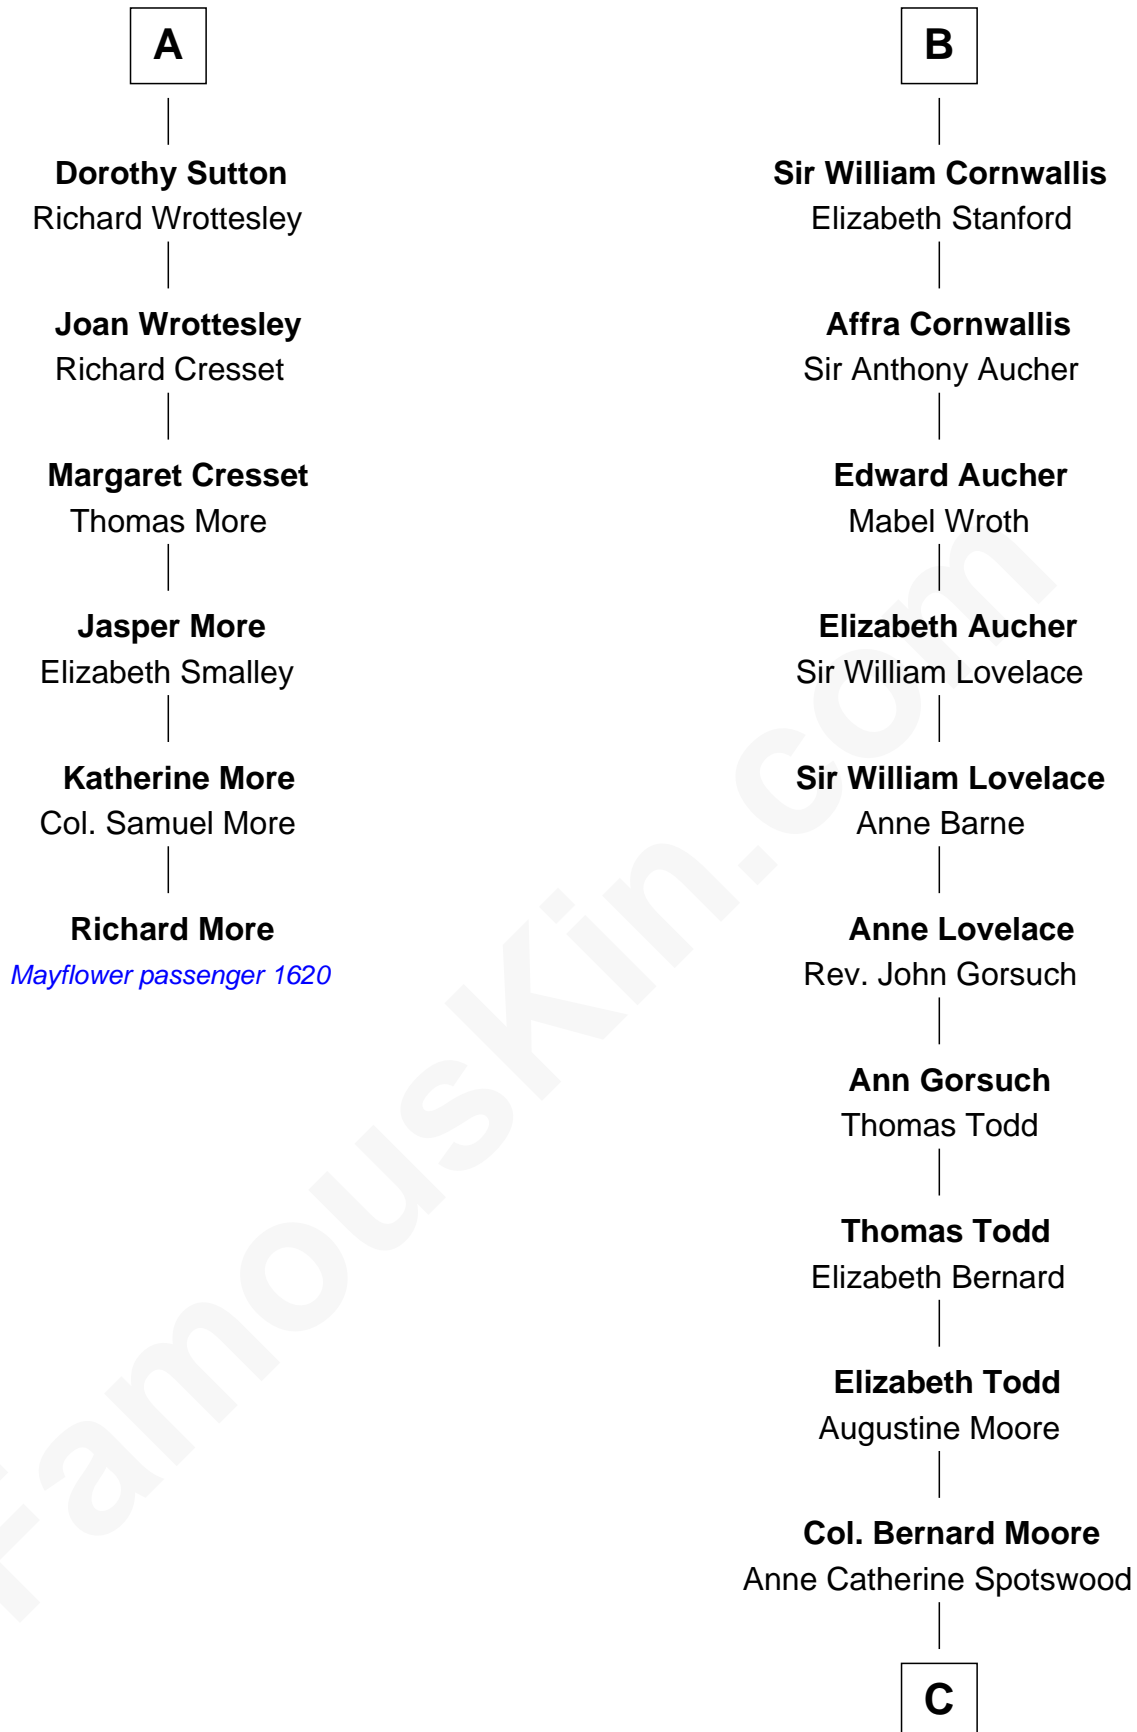

# FamousKin.com Relationship Chart of

**Richard More**

(c1614 - c1696) Mayflower passenger 1620

12th cousin 8 times removed of

**Helen Keller**

Author and Activist

**Sir Hugh le Despencer**

Isabella de Beauchamp

Eleanor de Clare

**Isabel le Despencer**

Richard Fitzalan

**Sir Edmund Fitzalan**

Sibyl de Montagu

**Philippe Fitzalan**

Sir Richard Sergeaux

**Philippa Sergeaux**

Sir Robert Pashley

**Anne Pashley**

Edward Tyrrell

**Philippa Tyrrell**

Thomas Cornwallis

**B**

**C**

Col. Alexander Spotswood Moore

Elizabeth Aylett

Mary Fairfax Moore

David Keller

Arthur Henley Keller

Kate Adams

Helen Keller

*Author and Activist*

FamousKin.com