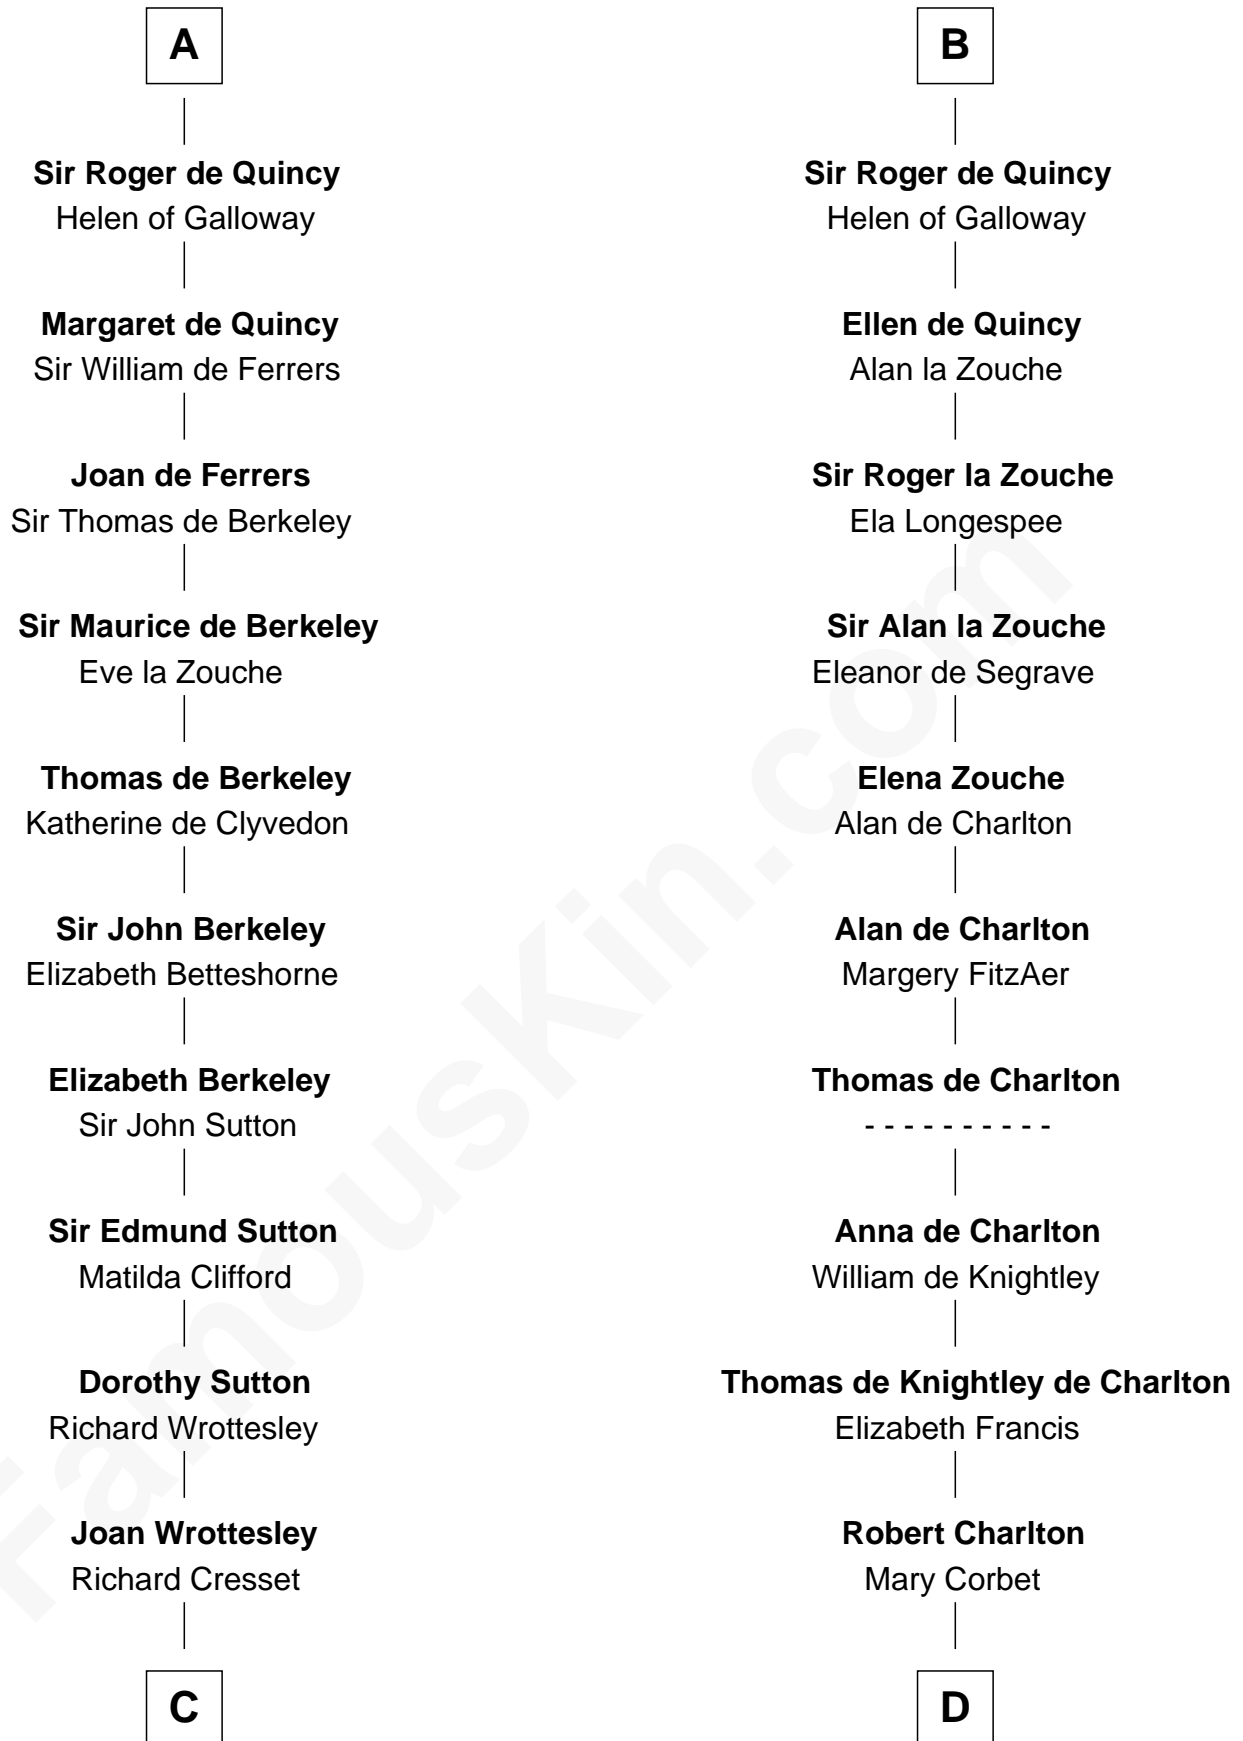

MAYFLOWER

FamousKin.com Relationship Chart of

Richard More

(c1614 - c1696) *Mayflower* passenger 1620

20th cousin 1 time removed of

Peter Bulkeley

(1582/3 - 1658/9) *Susan & Ellen* passenger 1635

C

Margaret Cresset

Thomas More

Jasper More

Elizabeth Smalley

Katherine More

Col. Samuel More

Richard More

Mayflower passenger 1620