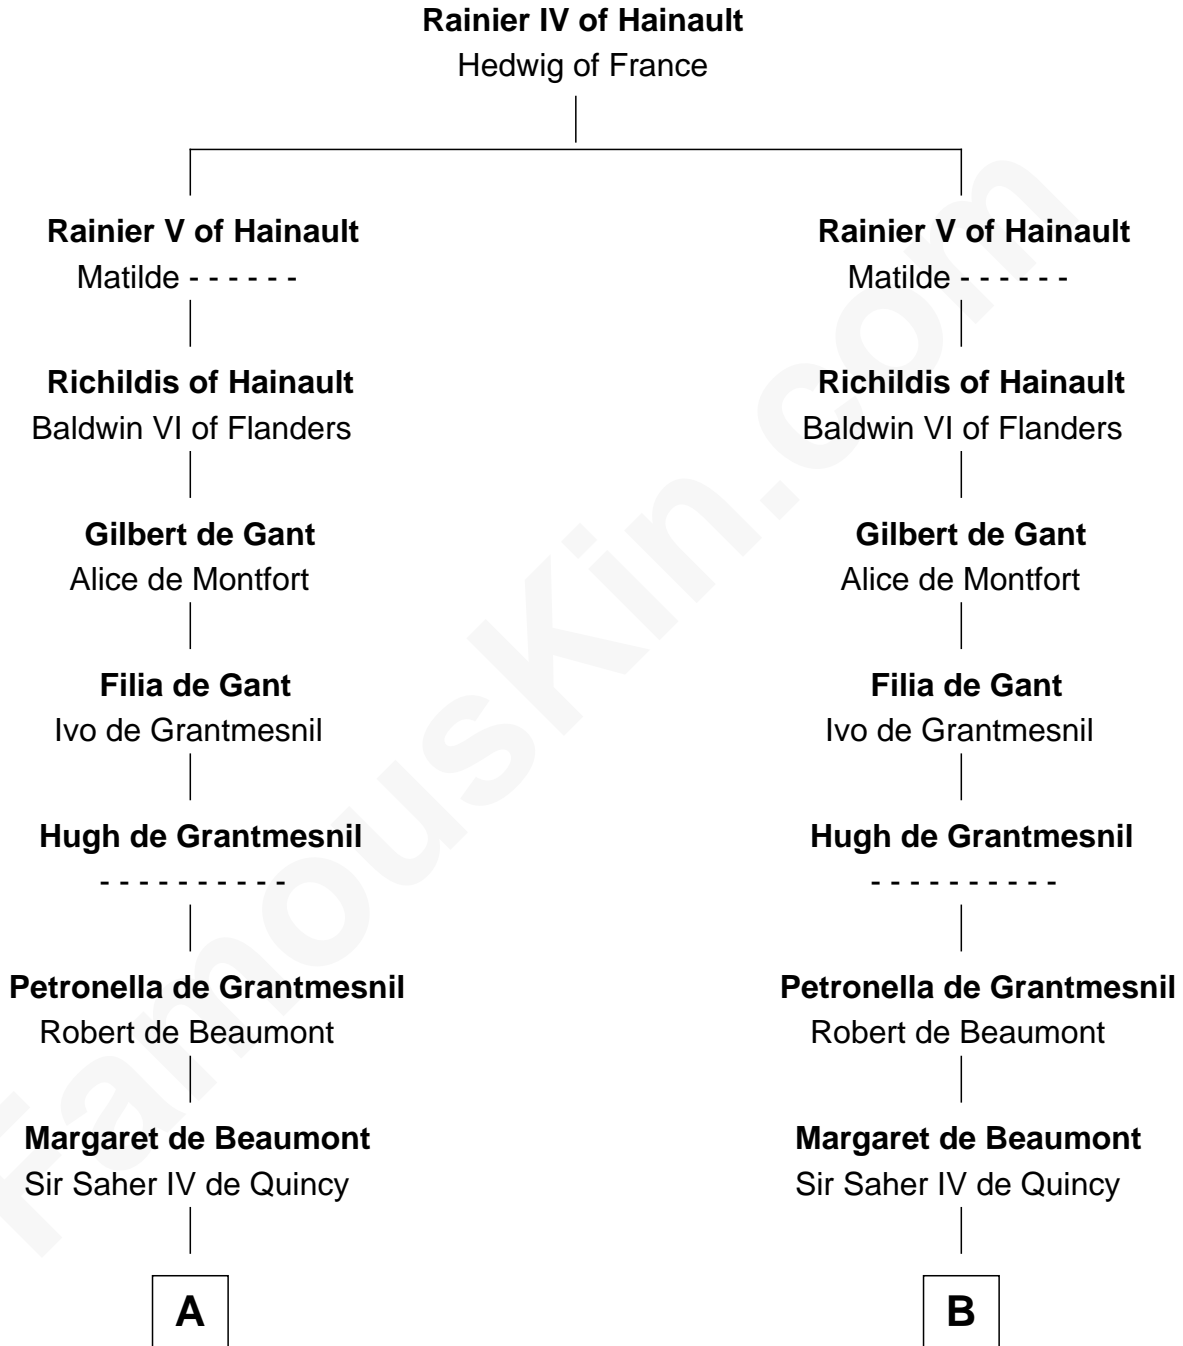

MAYFLOWER

FamousKin.com Relationship Chart of

Richard More

(c1614 - c1696) *Mayflower* passenger 1620

20th cousin 1 time removed of

Peter Bulkeley

(1582/3 - 1658/9) *Susan & Ellen* passenger 1635

C

Margaret Cresset

Thomas More

Jasper More

Elizabeth Smalley

Katherine More

Col. Samuel More

Richard More

Mayflower passenger 1620