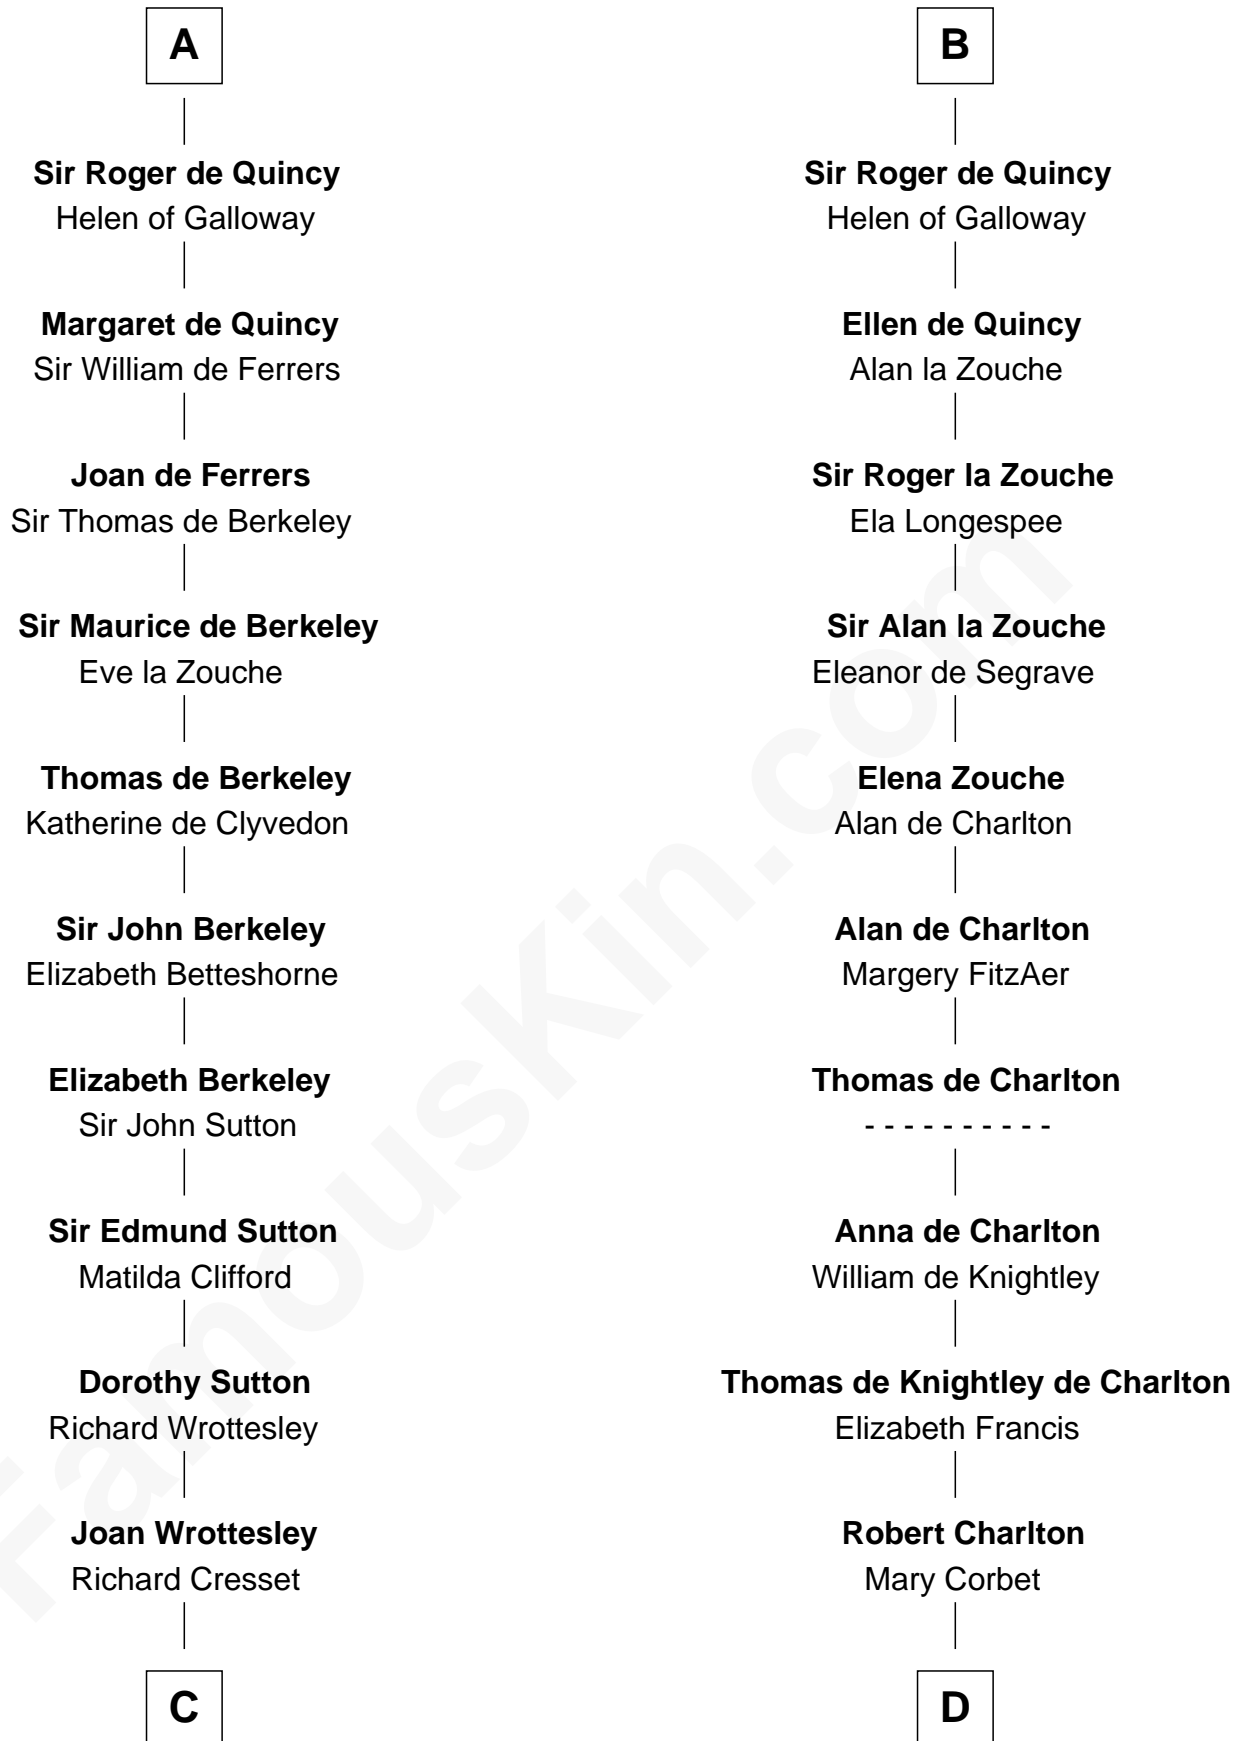

MAYFLOWER

FamousKin.com Relationship Chart of Richard More

(c1614 - c1696) *Mayflower* passenger 1620

20th cousin 1 time removed of

Peter Bulkeley

(1582/3 - 1658/9) *Susan & Ellen* passenger 1635

C

Margaret Cresset

Thomas More

Jasper More

Elizabeth Smalley

Katherine More

Col. Samuel More

Richard More

Mayflower passenger 1620

D