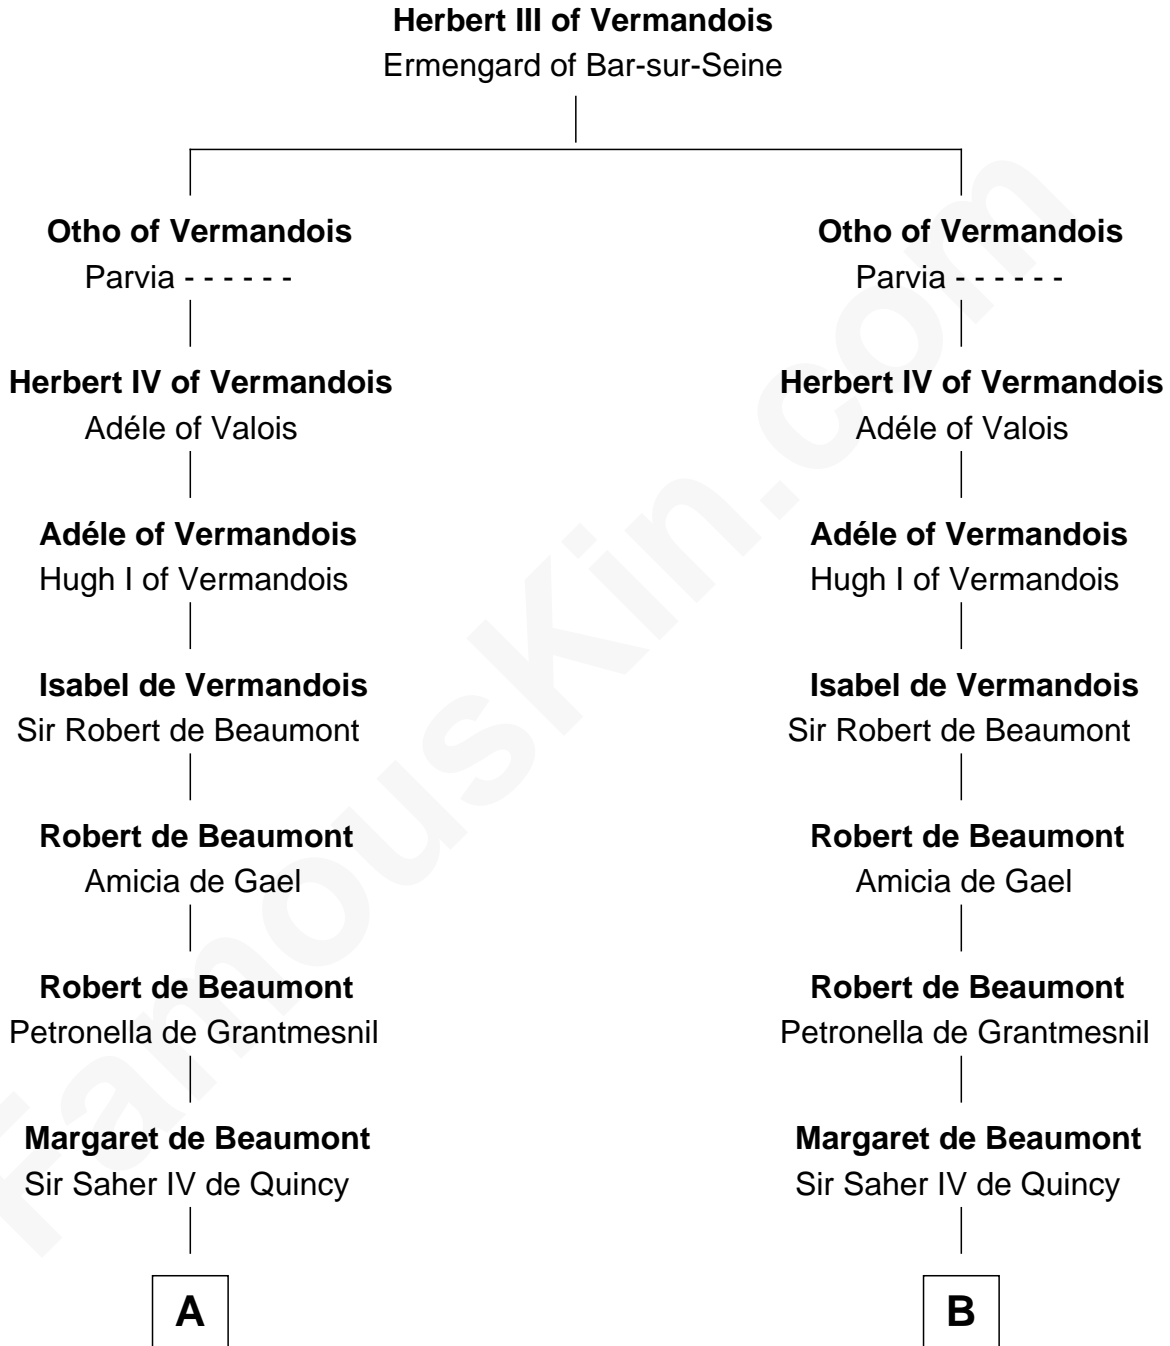

MAYFLOWER

FamousKin.com Relationship Chart of Richard More

(c1614 - c1696) *Mayflower* passenger 1620

20th cousin 1 time removed of

Peter Bulkeley

(1582/3 - 1658/9) *Susan & Ellen* passenger 1635

C

Margaret Cresset

Thomas More

Jasper More

Elizabeth Smalley

Katherine More

Col. Samuel More

Richard More

Mayflower passenger 1620

D