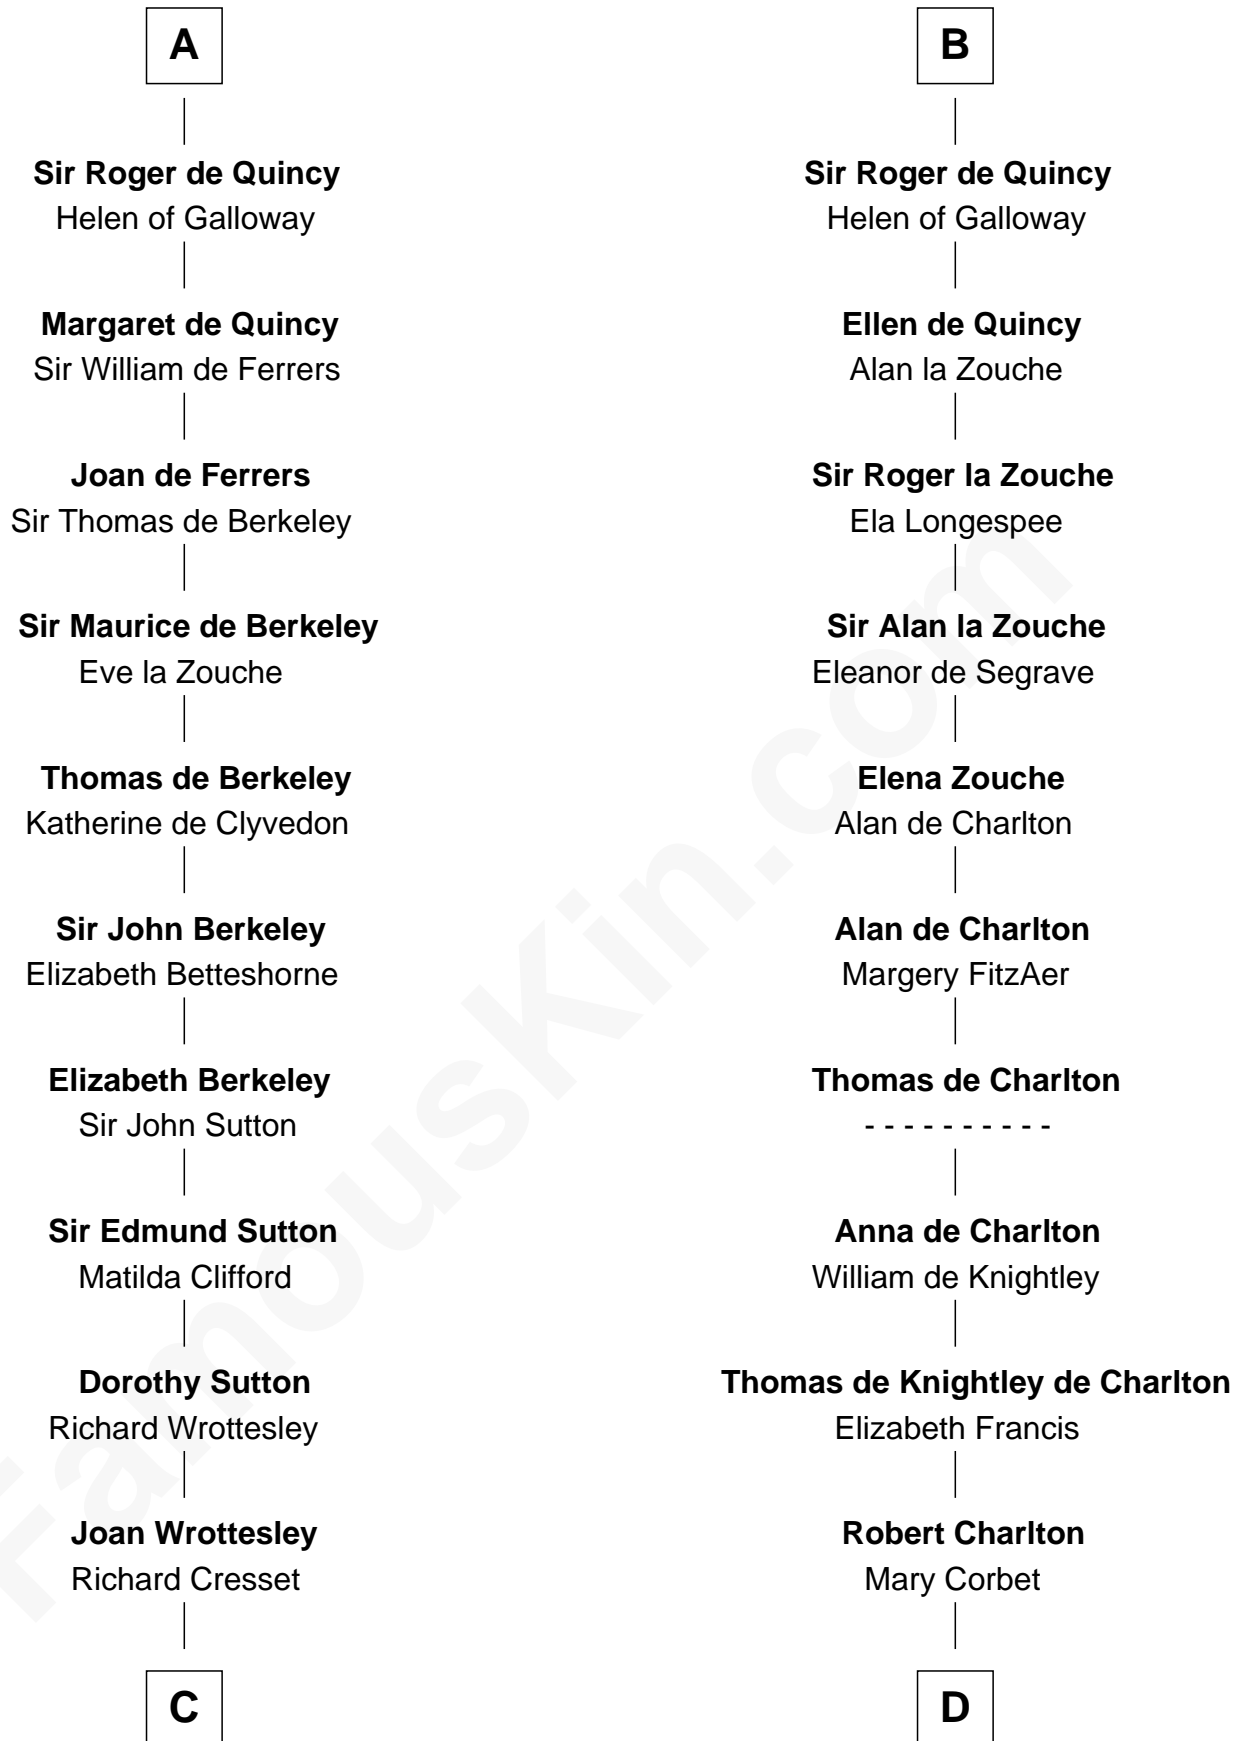

**MAYFLOWER**

# FamousKin.com Relationship Chart of

**Richard More**

(c1614 - c1696) *Mayflower* passenger 1620

20th cousin 1 time removed of

**Peter Bulkeley**

(1582/3 - 1658/9) *Susan & Ellen* passenger 1635

**Olof Skotkonung**  
Estrid of the Obotrites

**C**

**Margaret Cresset**

Thomas More

**Jasper More**

Elizabeth Smalley

**Katherine More**

Col. Samuel More

**Richard More**