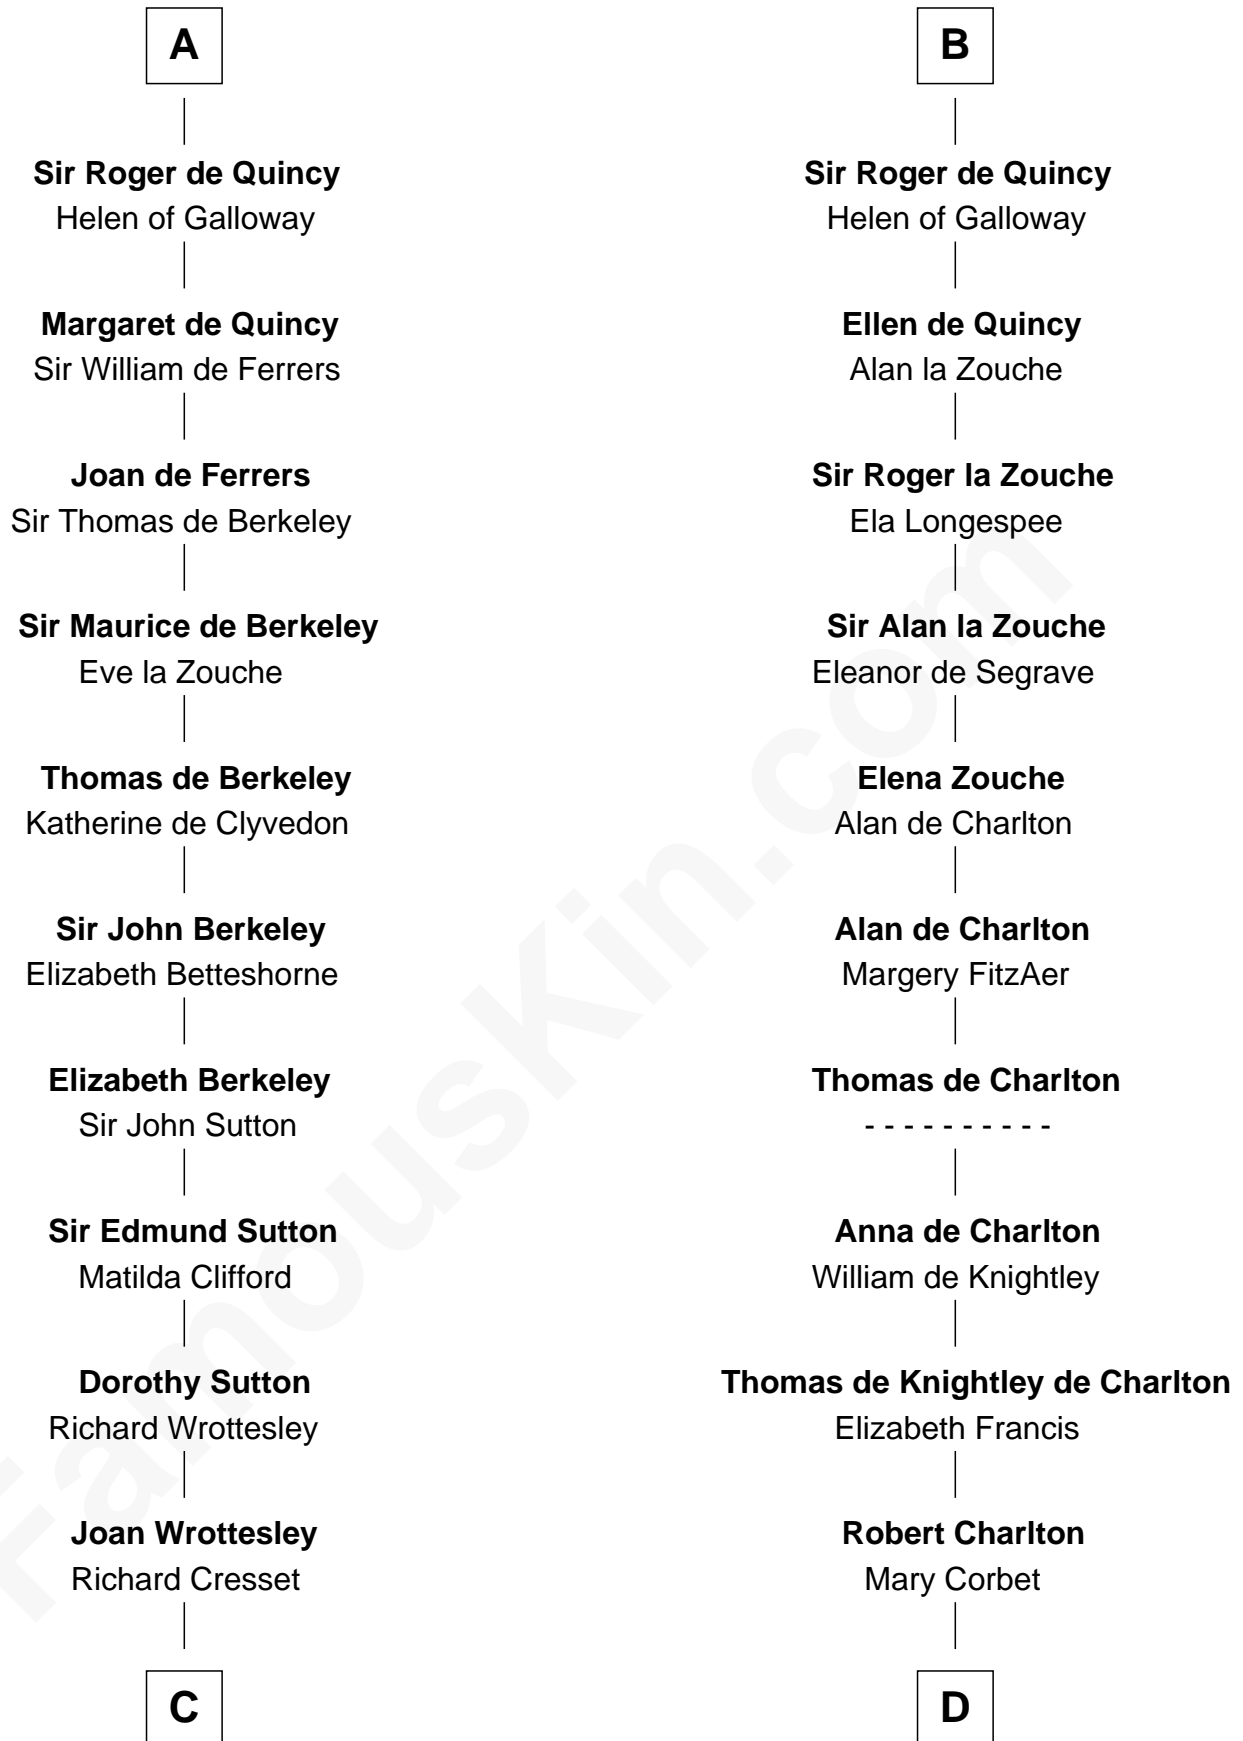

MAYFLOWER

FamousKin.com Relationship Chart of

Richard More

(c1614 - c1696) *Mayflower* passenger 1620

20th cousin 1 time removed of

Peter Bulkeley

(1582/3 - 1658/9) *Susan & Ellen* passenger 1635

Vladimir Svyatoslavich

Rognilda - - - - -

C

Margaret Cresset

Thomas More

Jasper More

Elizabeth Smalley

Katherine More

Col. Samuel More