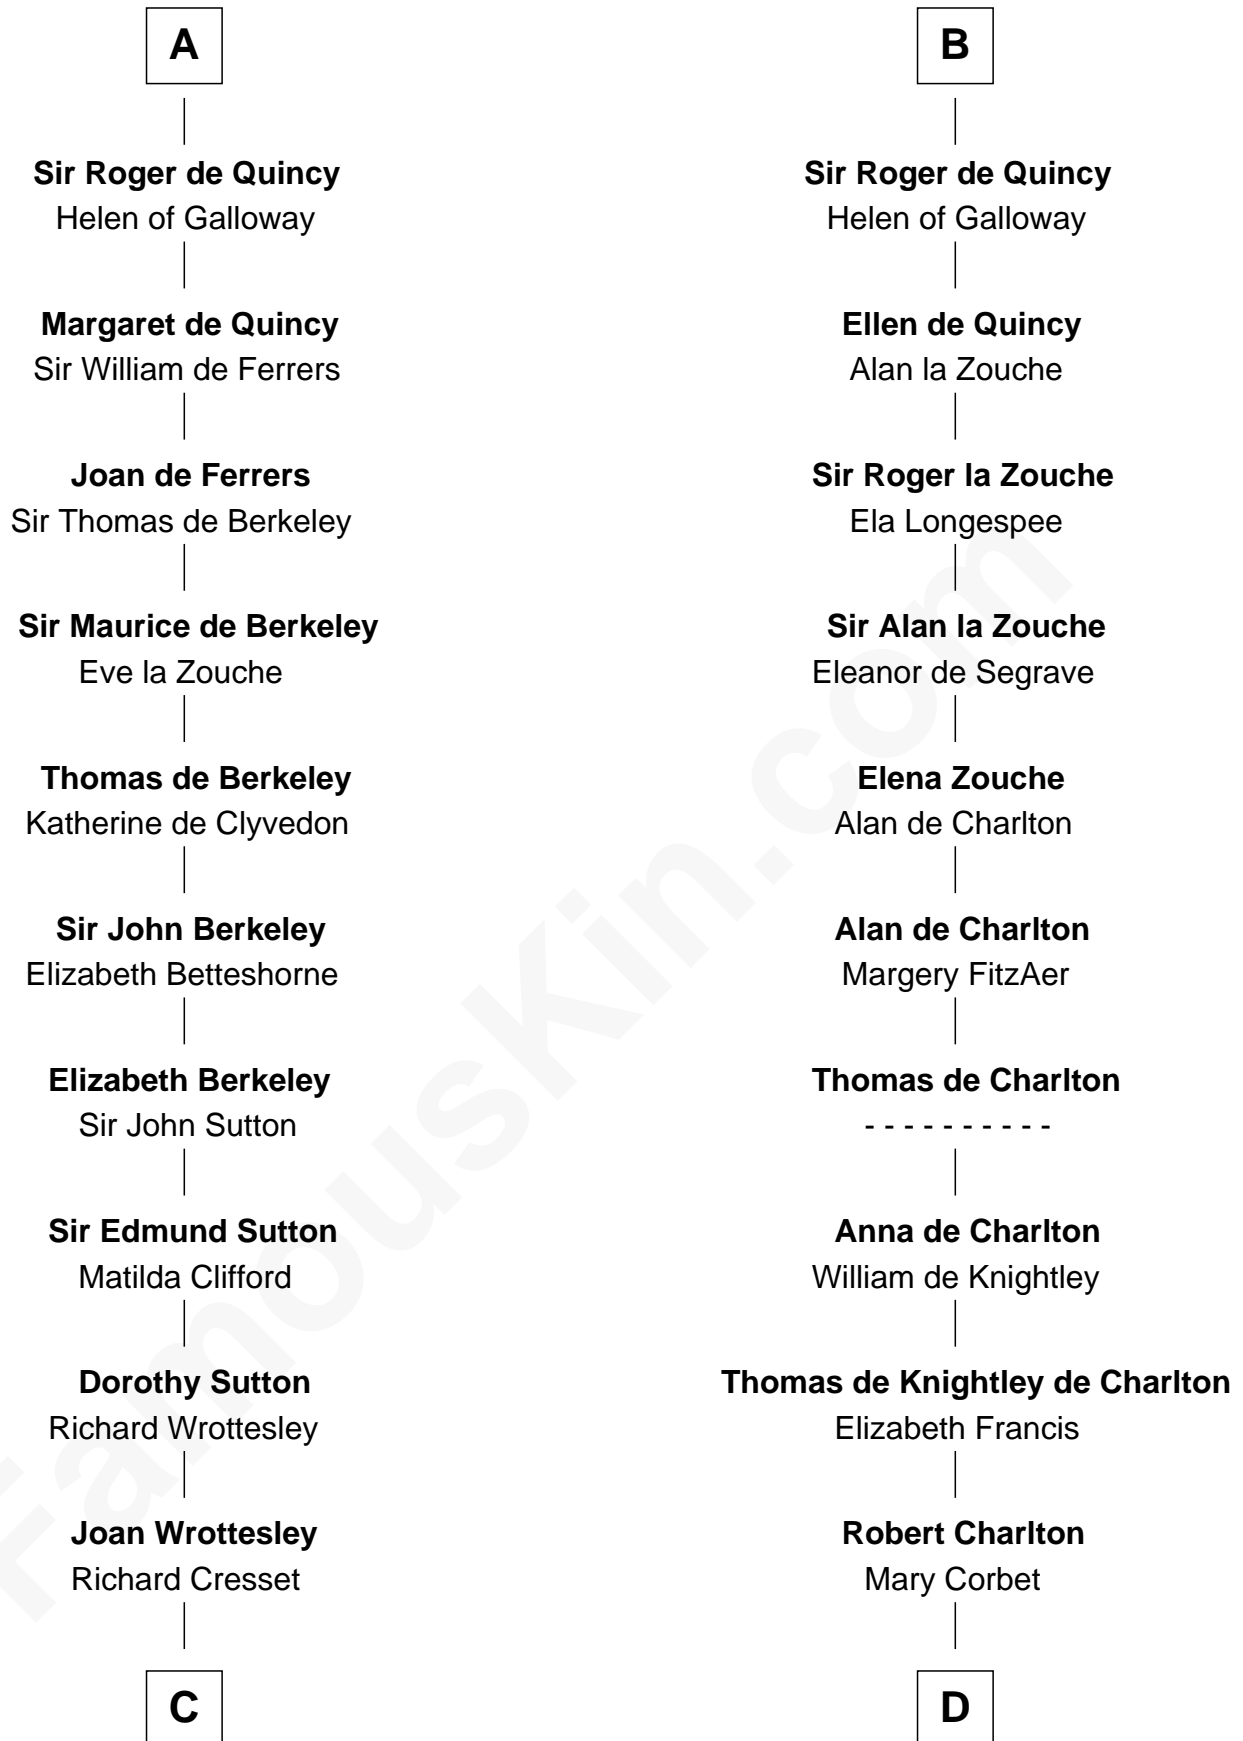

MAYFLOWER

FamousKin.com Relationship Chart of

Richard More

(c1614 - c1696) Mayflower passenger 1620

20th cousin 1 time removed of

Peter Bulkeley

(1582/3 - 1658/9) Susan & Ellen passenger 1635

Baldwin II of Boulogne

Adelina of Holland

C

Margaret Cresset

Thomas More

Jasper More

Elizabeth Smalley

Katherine More

Col. Samuel More