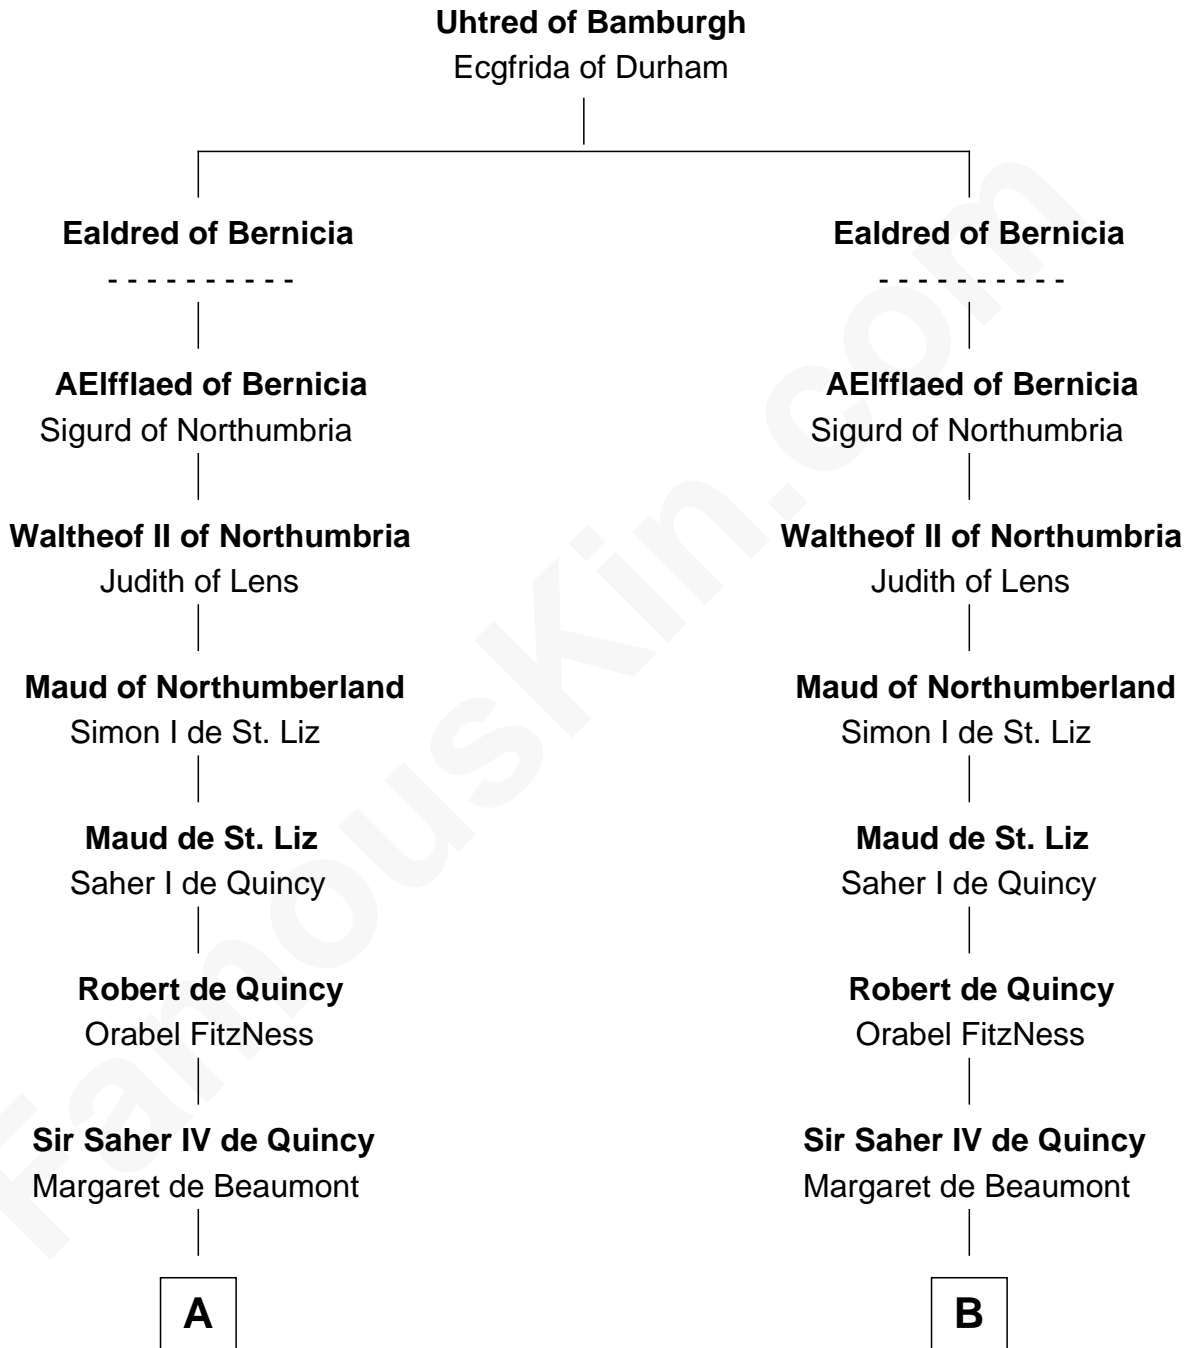

MAYFLOWER

FamousKin.com Relationship Chart of

Richard More

(c1614 - c1696) *Mayflower* passenger 1620

20th cousin 1 time removed of

Peter Bulkeley

(1582/3 - 1658/9) *Susan & Ellen* passenger 1635

C

Margaret Cresset

Thomas More

Jasper More

Elizabeth Smalley

Katherine More

Col. Samuel More

Richard More

Mayflower passenger 1620