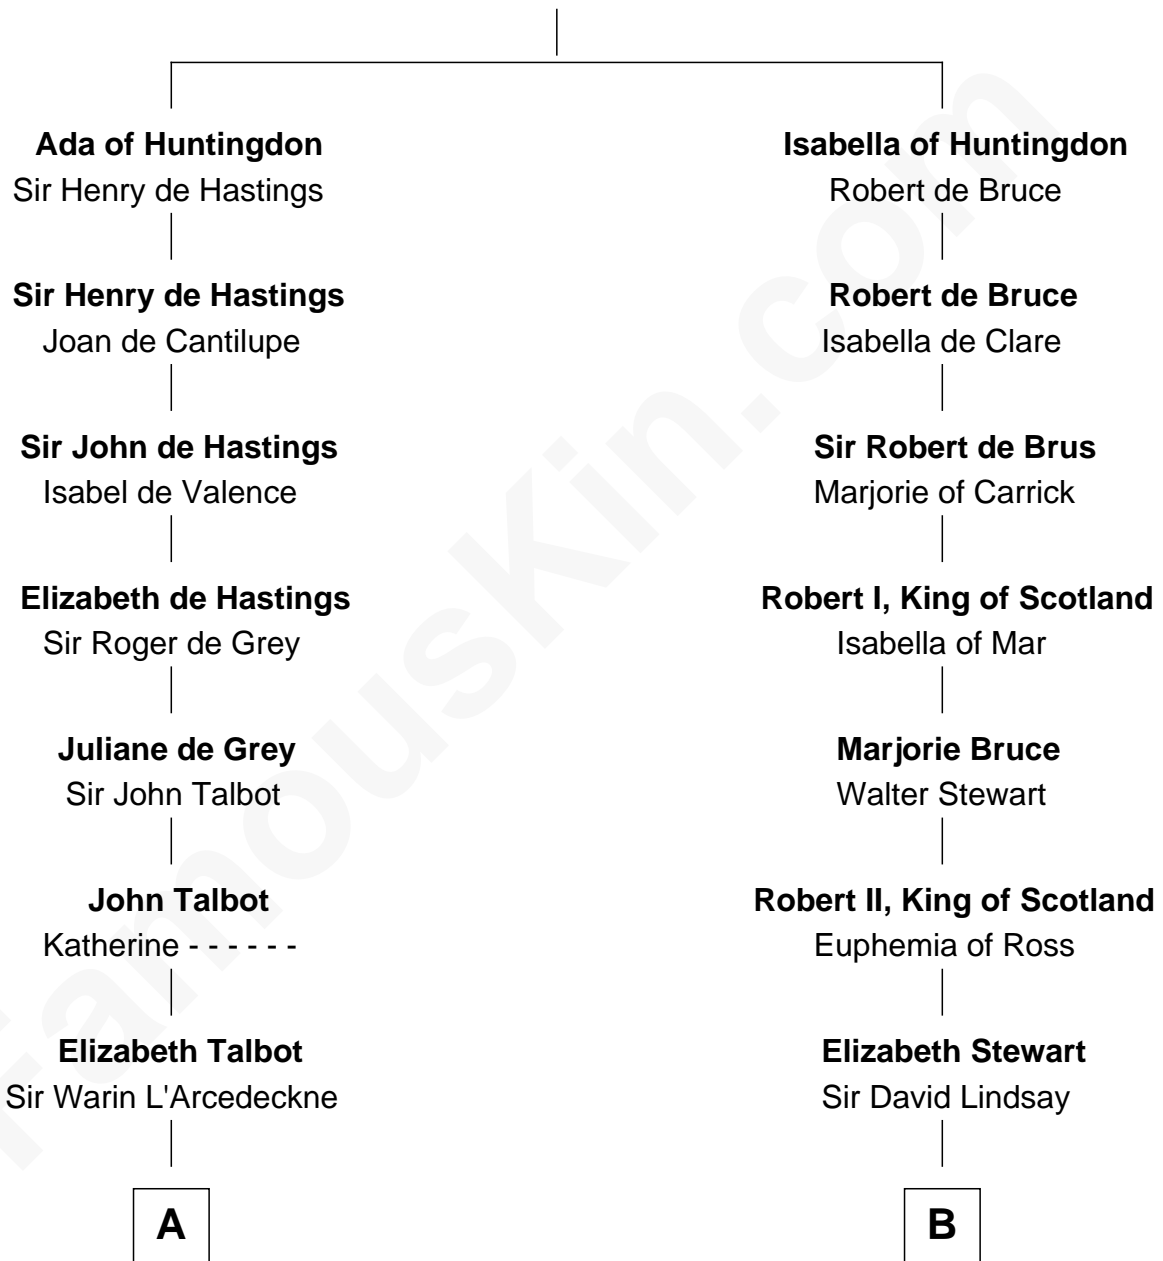

MAYFLOWER

FamousKin.com Relationship Chart of

Richard More

(c1614 - c1696) Mayflower passenger 1620

15th cousin 2 times removed of

Philip Livingston

Signer of the Declaration of Independence

David of Huntingdon

Maud of Chester

A

Eleanor L'Arcedeckne

Sir Walter Lucy

Eleanor Lucy

Sir Thomas Hopton

Elizabeth Hopton

Sir Roger Corbet