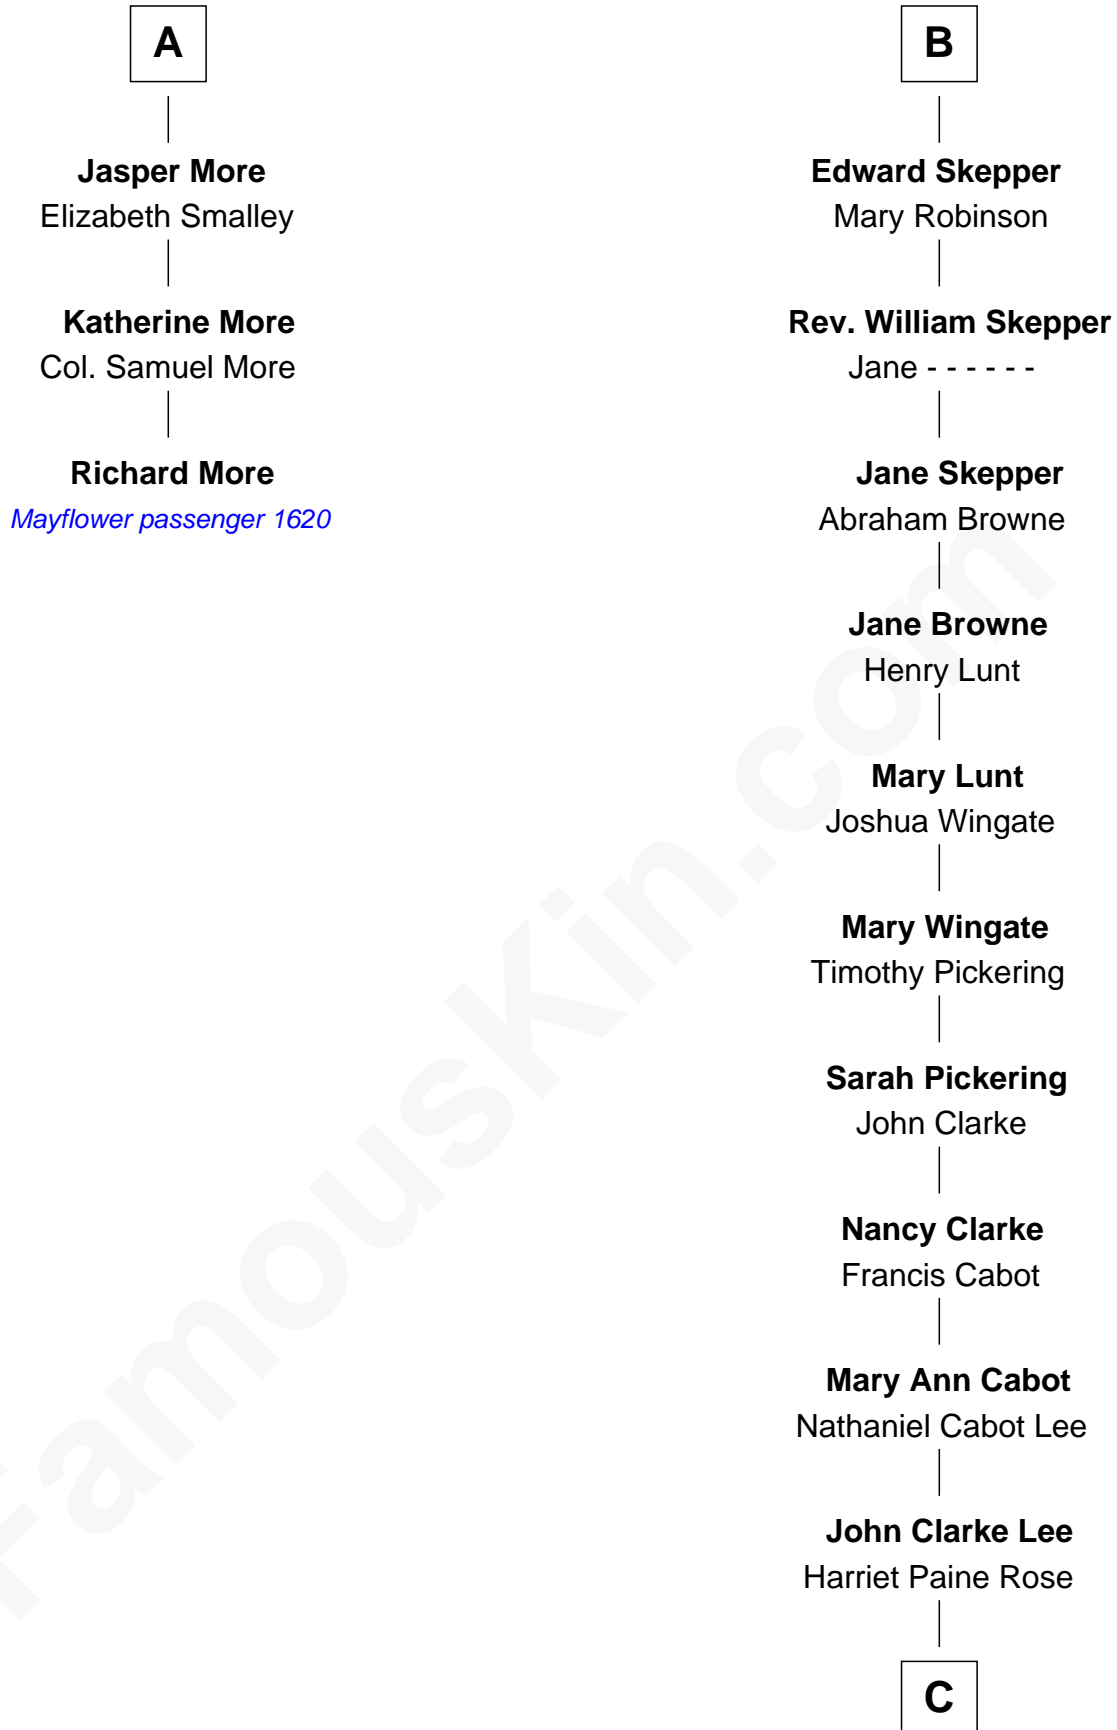

MAYFLOWER

FamousKin.com Relationship Chart of **Richard More**

(c1614 - c1696) Mayflower passenger 1620

9th cousin 10 times removed of

Leverett Saltonstall
55th Governor of Massachusetts

Sir Philip le Despencer
Elizabeth - - - - -

Alice le Despenser
Sir John Sutton

Sir John Sutton
Constance Blount

Sir John Sutton
Elizabeth Berkeley

Sir Edmund Sutton
Matilda Clifford

Dorothy Sutton
Richard Wrottesley

Joan Wrottesley
Richard Cresset

Margaret Cresset
Thomas More

A

Sir Philip le Despencer
Elizabeth de Tivetot

Margery Despencer
Sir Roger Wentworth

Sir Philip Wentworth
Mary Clifford

Elizabeth Wentworth
Sir Martin de la See

Joan de la See
Sir Piers Hildyard

Isabel Hildyard
Ralph Legard

Joan Ledgard
Richard Skepper

B

C

—
Rose Smith Lee
Leverett Saltonstall

—
Richard Middlecott Saltonstall
Eleanor Brooks

—
Leverett Saltonstall
55th Governor of Massachusetts

FamousKin.com